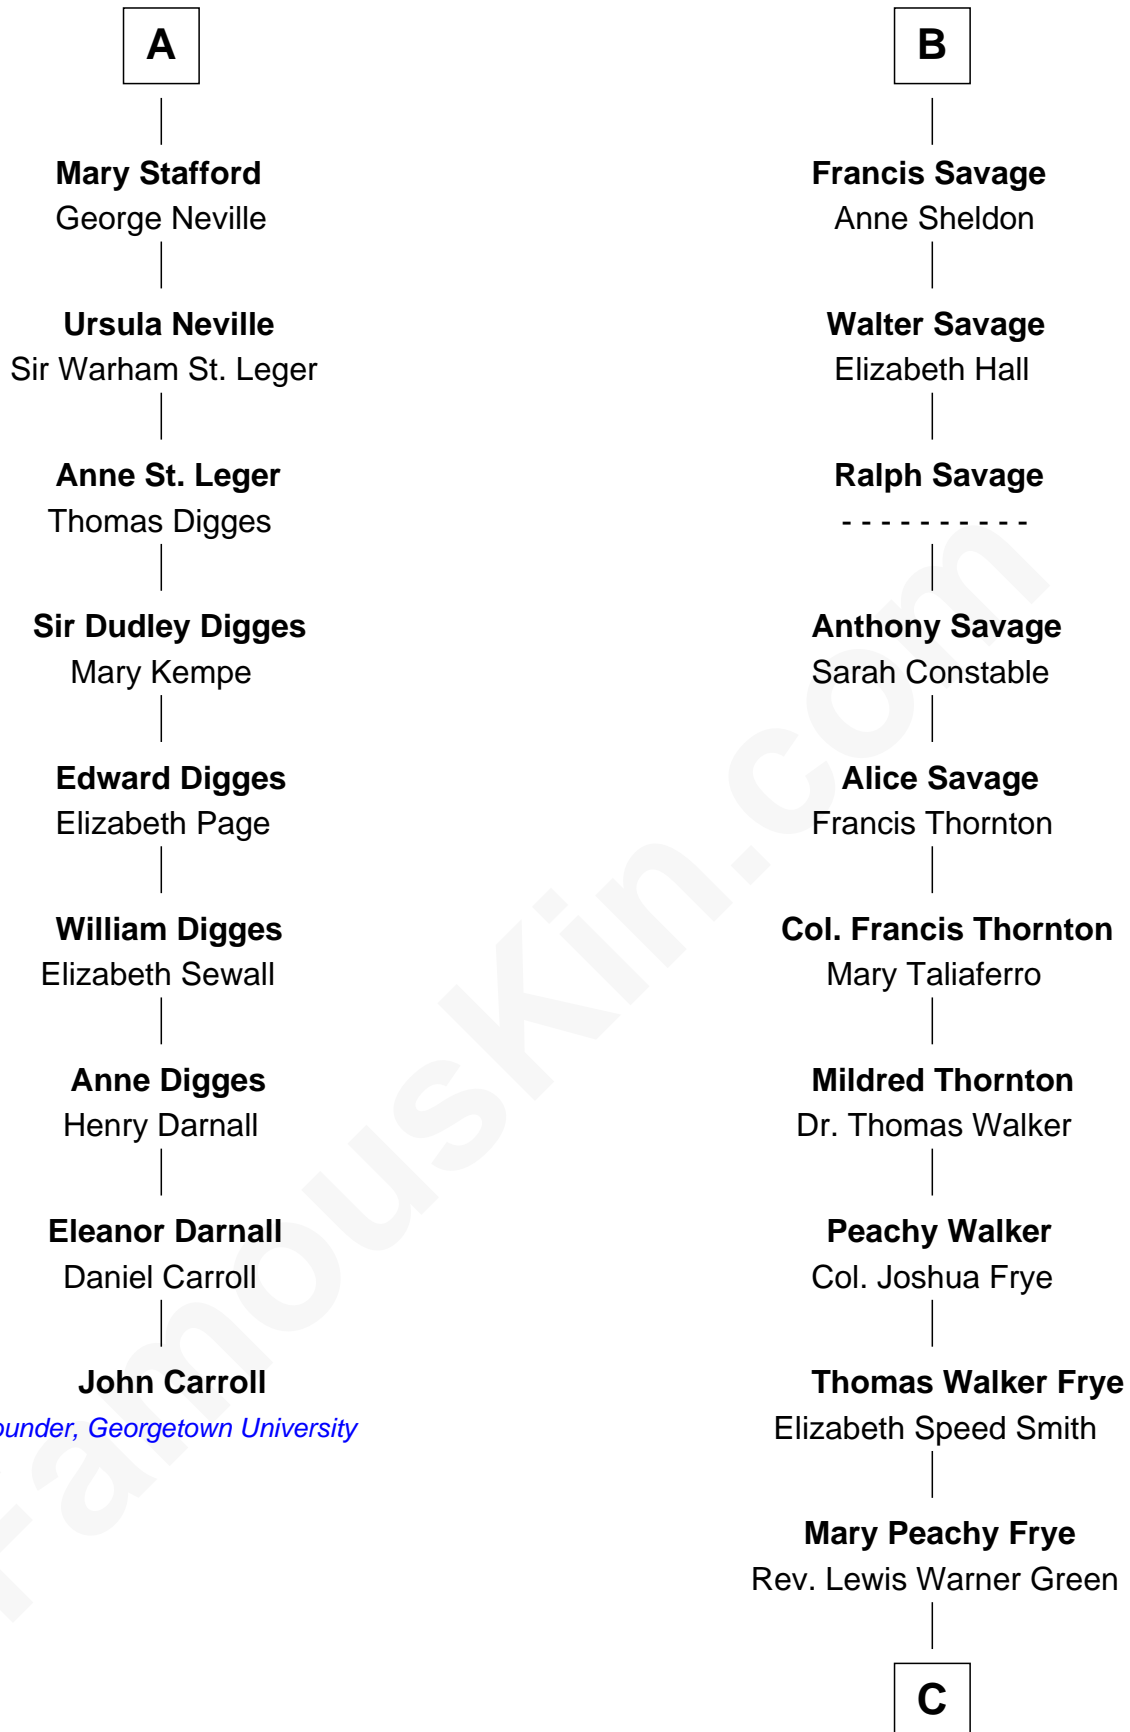

FamousKin.com

Relationship Chart of

John Carroll

Founder of Georgetown University

15th cousin 5 times removed of

Adlai Stevenson III

U.S. Senator from Illinois

Henry Plantagenet
Maud de Chaworth

Mary Plantagenet
Henry de Percy

Sir Henry Percy
Margaret de Neville

Sir Henry Percy
Elizabeth Mortimer

Sir Henry Percy
Eleanor Neville

Sir Henry Percy
Eleanor Poynings

Henry Percy
Maud Herbert

Eleanor Percy
Edward Stafford

A

Eleanor Plantagenet
Richard Fitzalan

Sir Richard Fitzalan
Elizabeth de Bohun

Elizabeth Fitzalan
Sir Robert Goushill

Joan Goushill
Sir Thomas Stanley

Katherine Stanley
Sir John Savage

Sir Christopher Savage
Anne Stanley

Sir Christopher Savage
Anne Lygon

B

C

—
Letitia Green

Adlai Ewing Stevenson

—
Lewis Green Stevenson

Helen Louise Davis

—
Adlai Ewing Stevenson