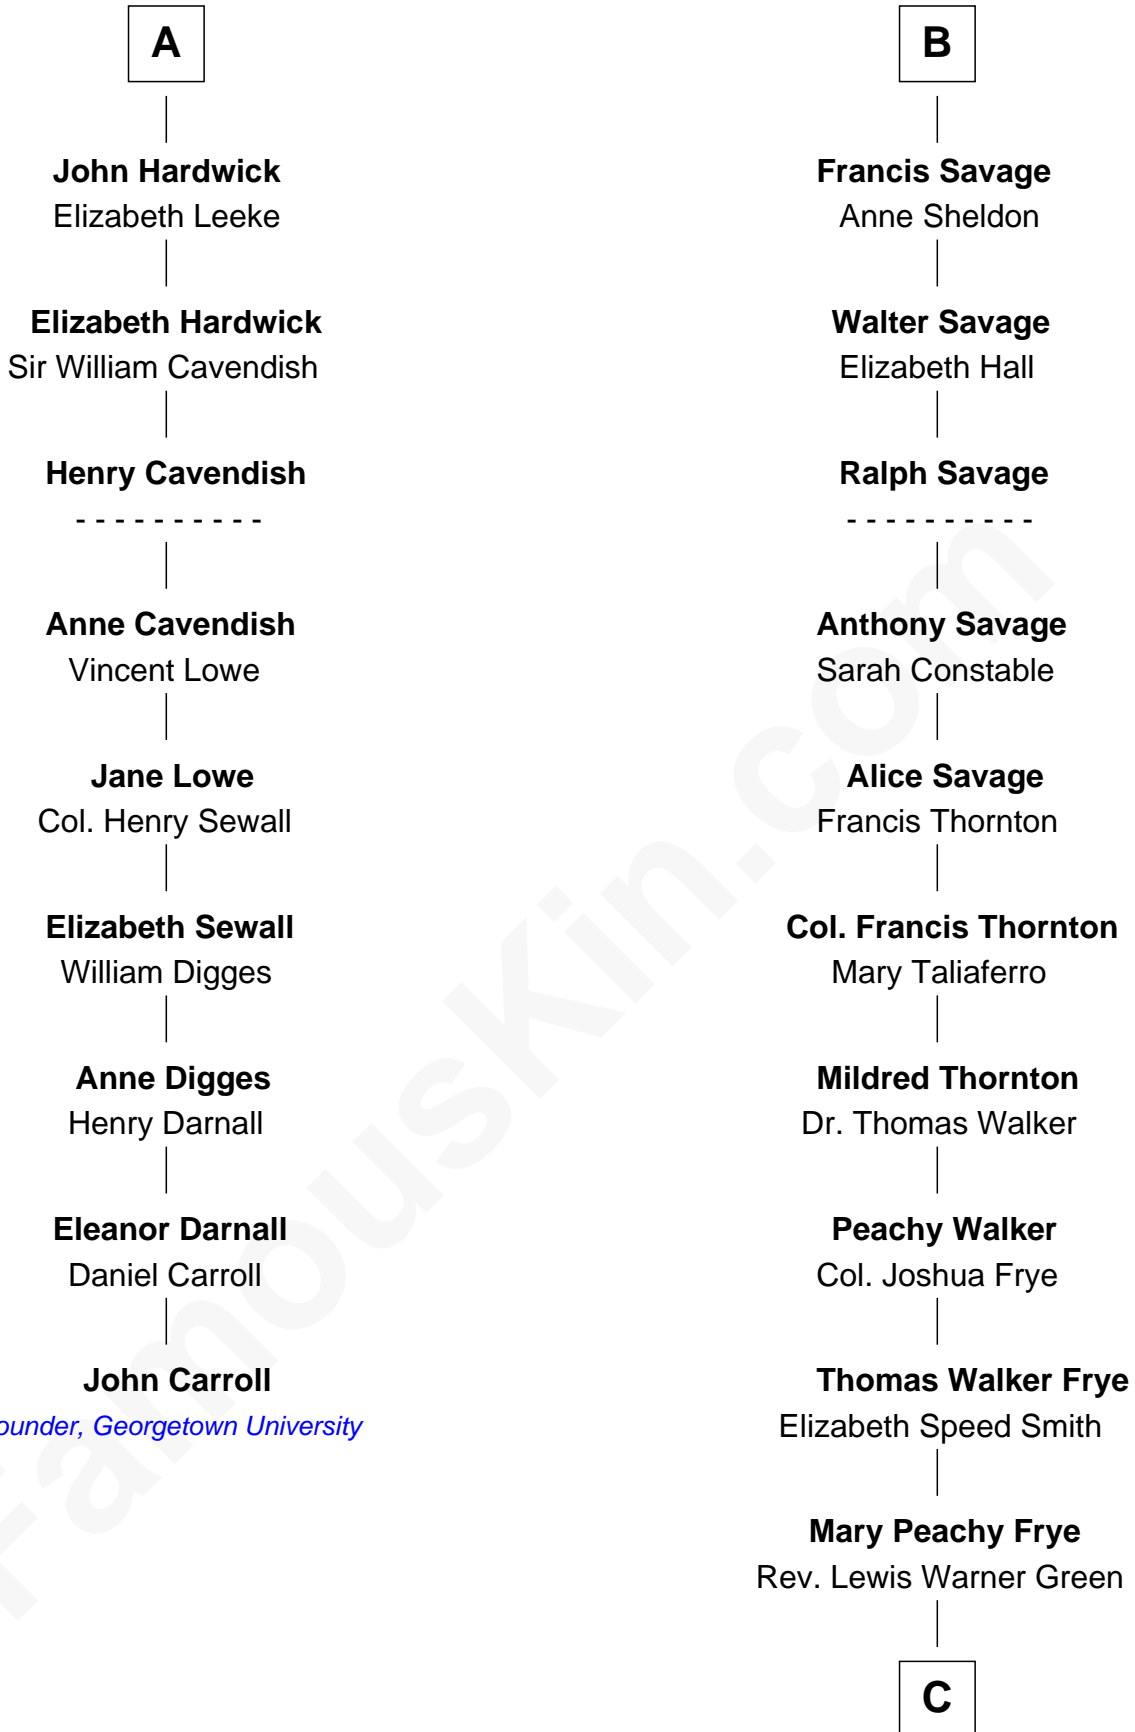

FamousKin.com

Relationship Chart of

John Carroll

Founder of Georgetown University

15th cousin 5 times removed of

Adlai Stevenson III

U.S. Senator from Illinois

Humphrey de Bohun

Elizabeth Plantagenet

Eleanor de Bohun

Sir James le Boteler

Pernel le Boteler

Sir Gilbert Talbot

Sir Richard Talbot

Ankaret le Strange

Mary Talbot

Sir William de Bohun

Elizabeth de Badlesmere

Elizabeth de Bohun

Sir Richard Fitzalan

Elizabeth Fitzalan

Sir Robert Goushill

Joan Goushill

Sir Thomas Stanley

Katherine Stanley

Sir John Savage

Sir Christopher Savage

Anne Stanley

Sir Christopher Savage

Anne Lygon

B

C