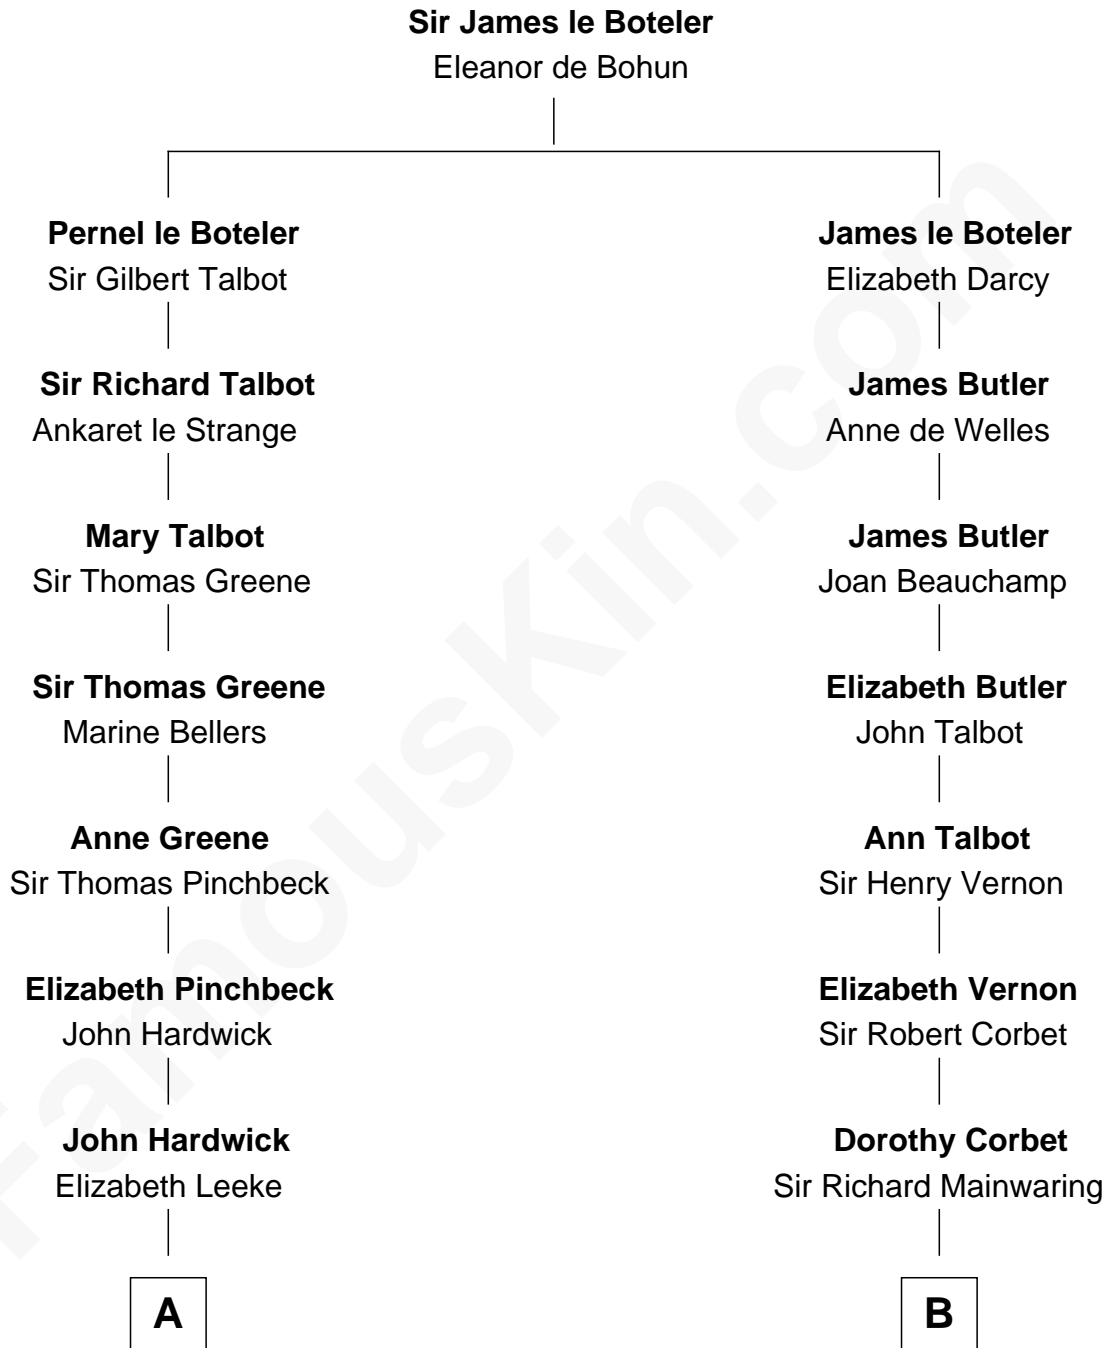

FamousKin.com

Relationship Chart of

John Carroll

Founder of Georgetown University

14th cousin 7 times removed of

Adlai Stevenson III

U.S. Senator from Illinois

C

|
John Talman Whiting

Mary Sophia Hill

|
Mary DeGama Whiting

William Borden

|
John Borden

Ellen Wallace Waller

|
Ellen Borden

Adlai Ewing Stevenson