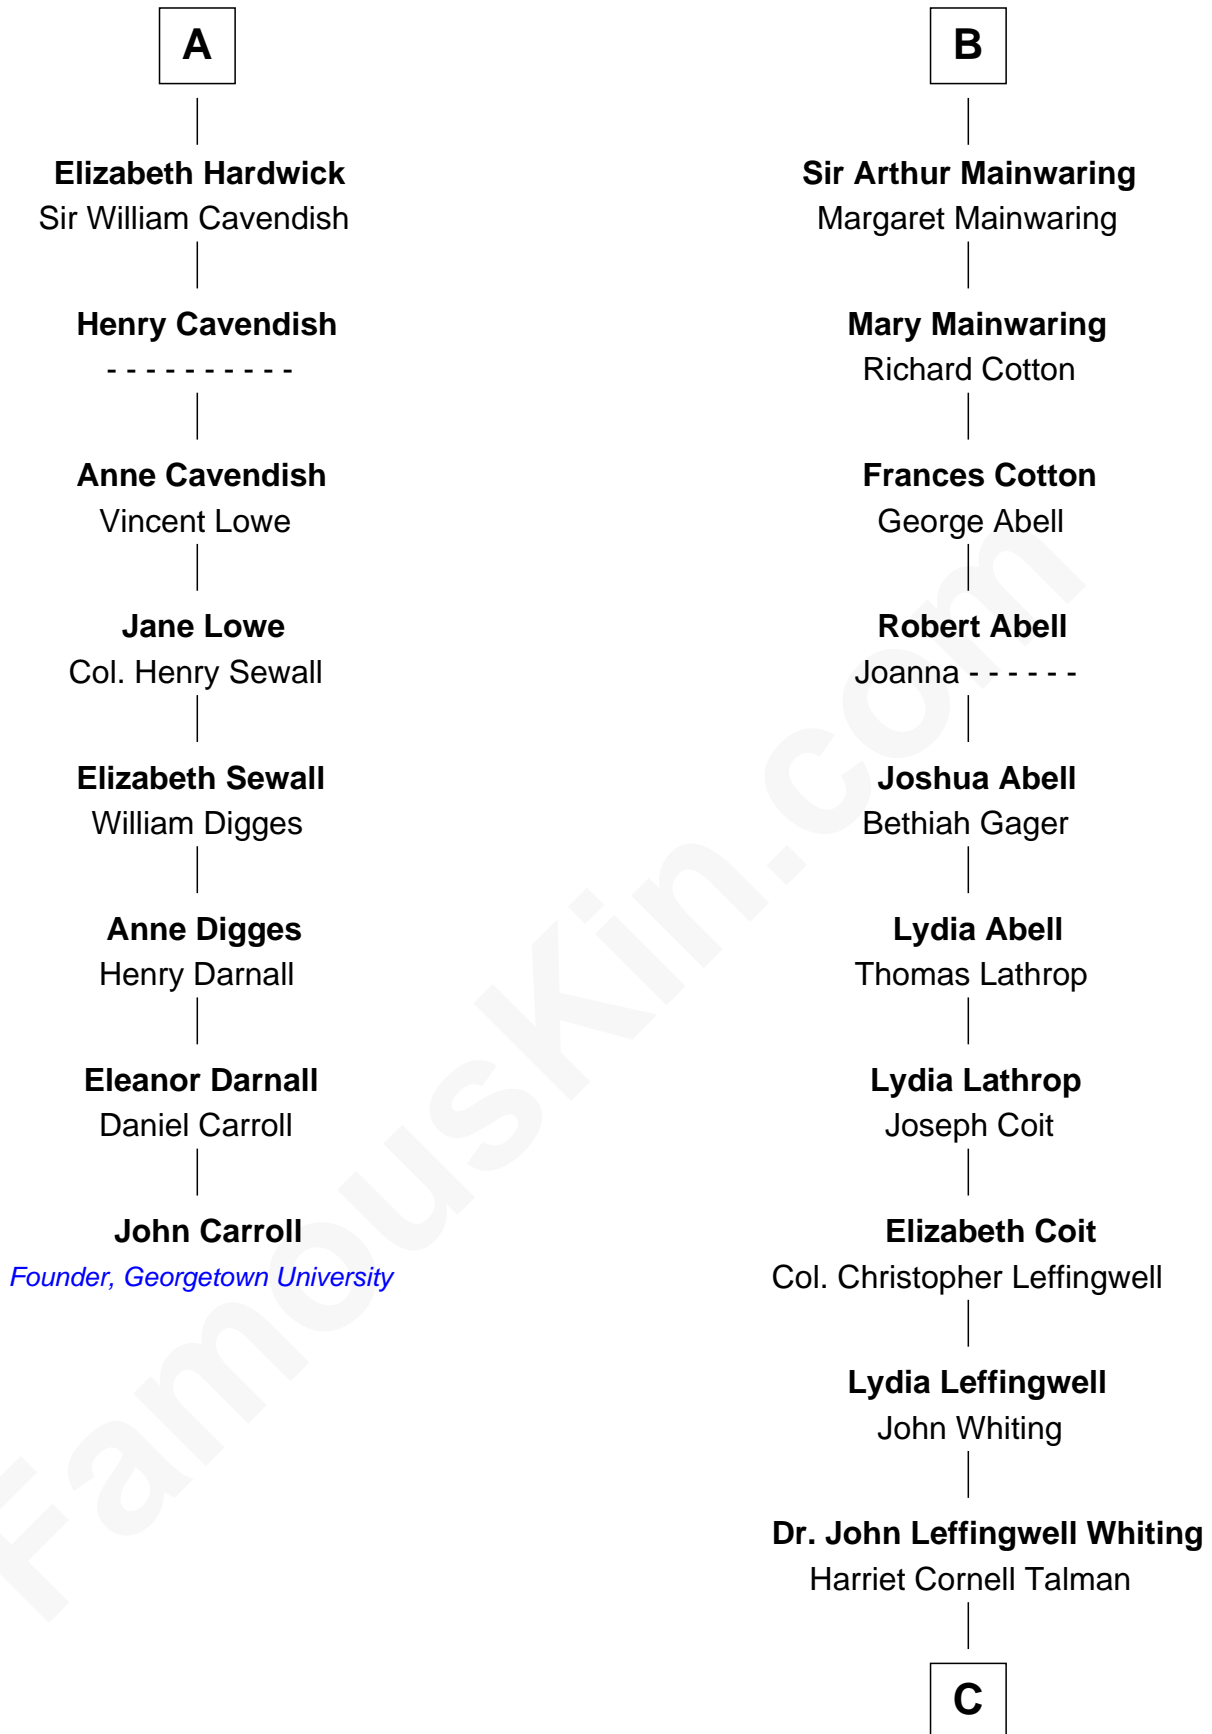

FamousKin.com

Relationship Chart of

John Carroll

Founder of Georgetown University

14th cousin 7 times removed of

Adlai Stevenson III

U.S. Senator from Illinois

C

|
John Talman Whiting

Mary Sophia Hill

|
Mary DeGama Whiting

William Borden

|
John Borden

Ellen Wallace Waller

|
Ellen Borden

Adlai Ewing Stevenson