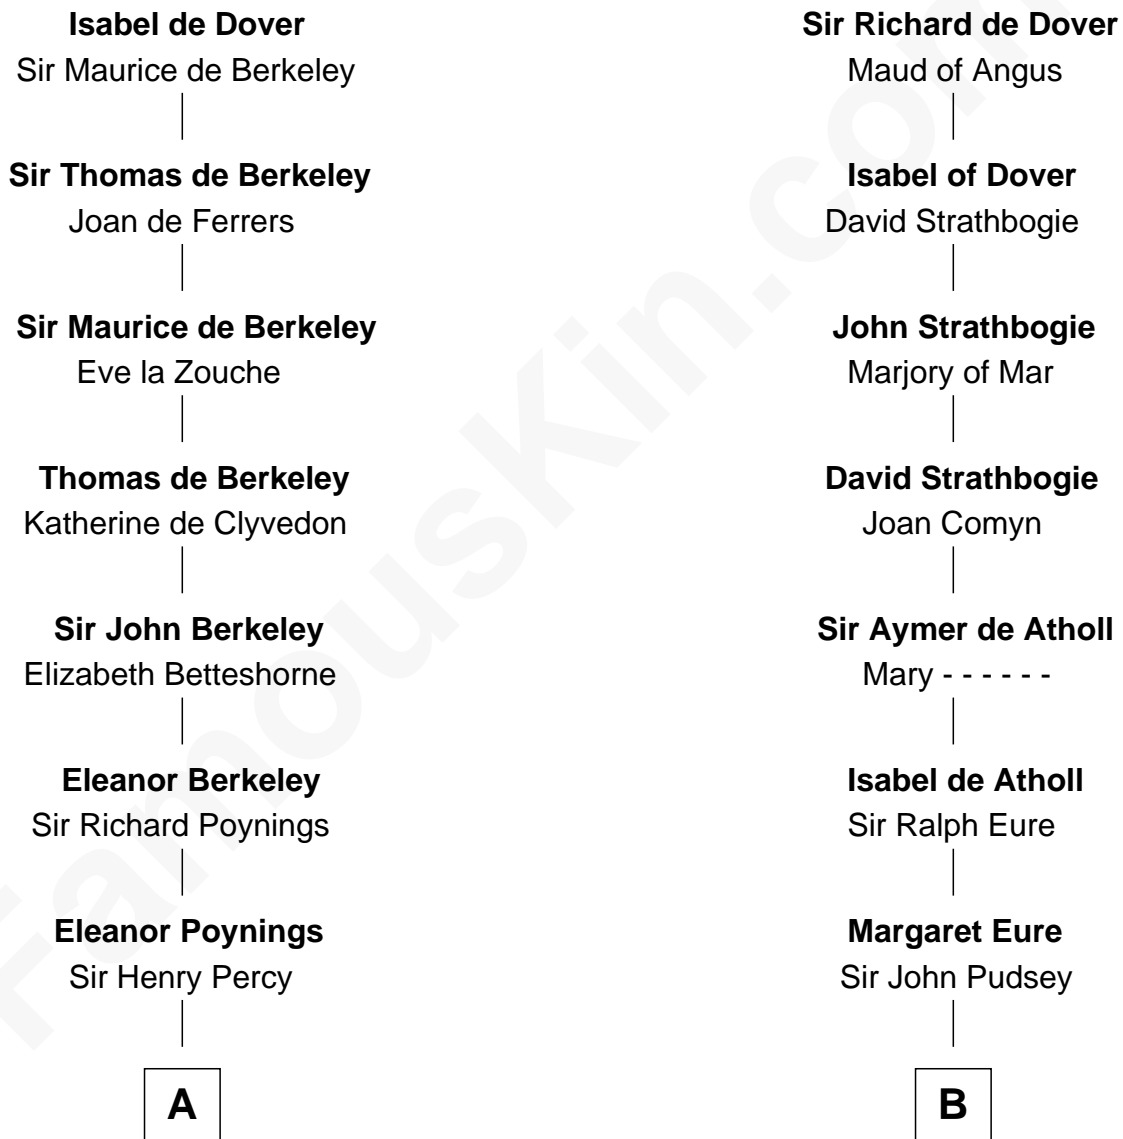

FamousKin.com

Relationship Chart of

John Carroll

Founder of Georgetown University

17th cousin 3 times removed of

Henry Lee III

9th Governor of Virginia

Sir Richard FitzRoy

Rose de Dover

C

—
Laetitia Corbin

Richard Lee

—
Henry Lee

Mary Bland

—
Col. Henry Lee

Lucy Grymes

—
Henry Lee III

Light-Horse Harry

FamousKin.com