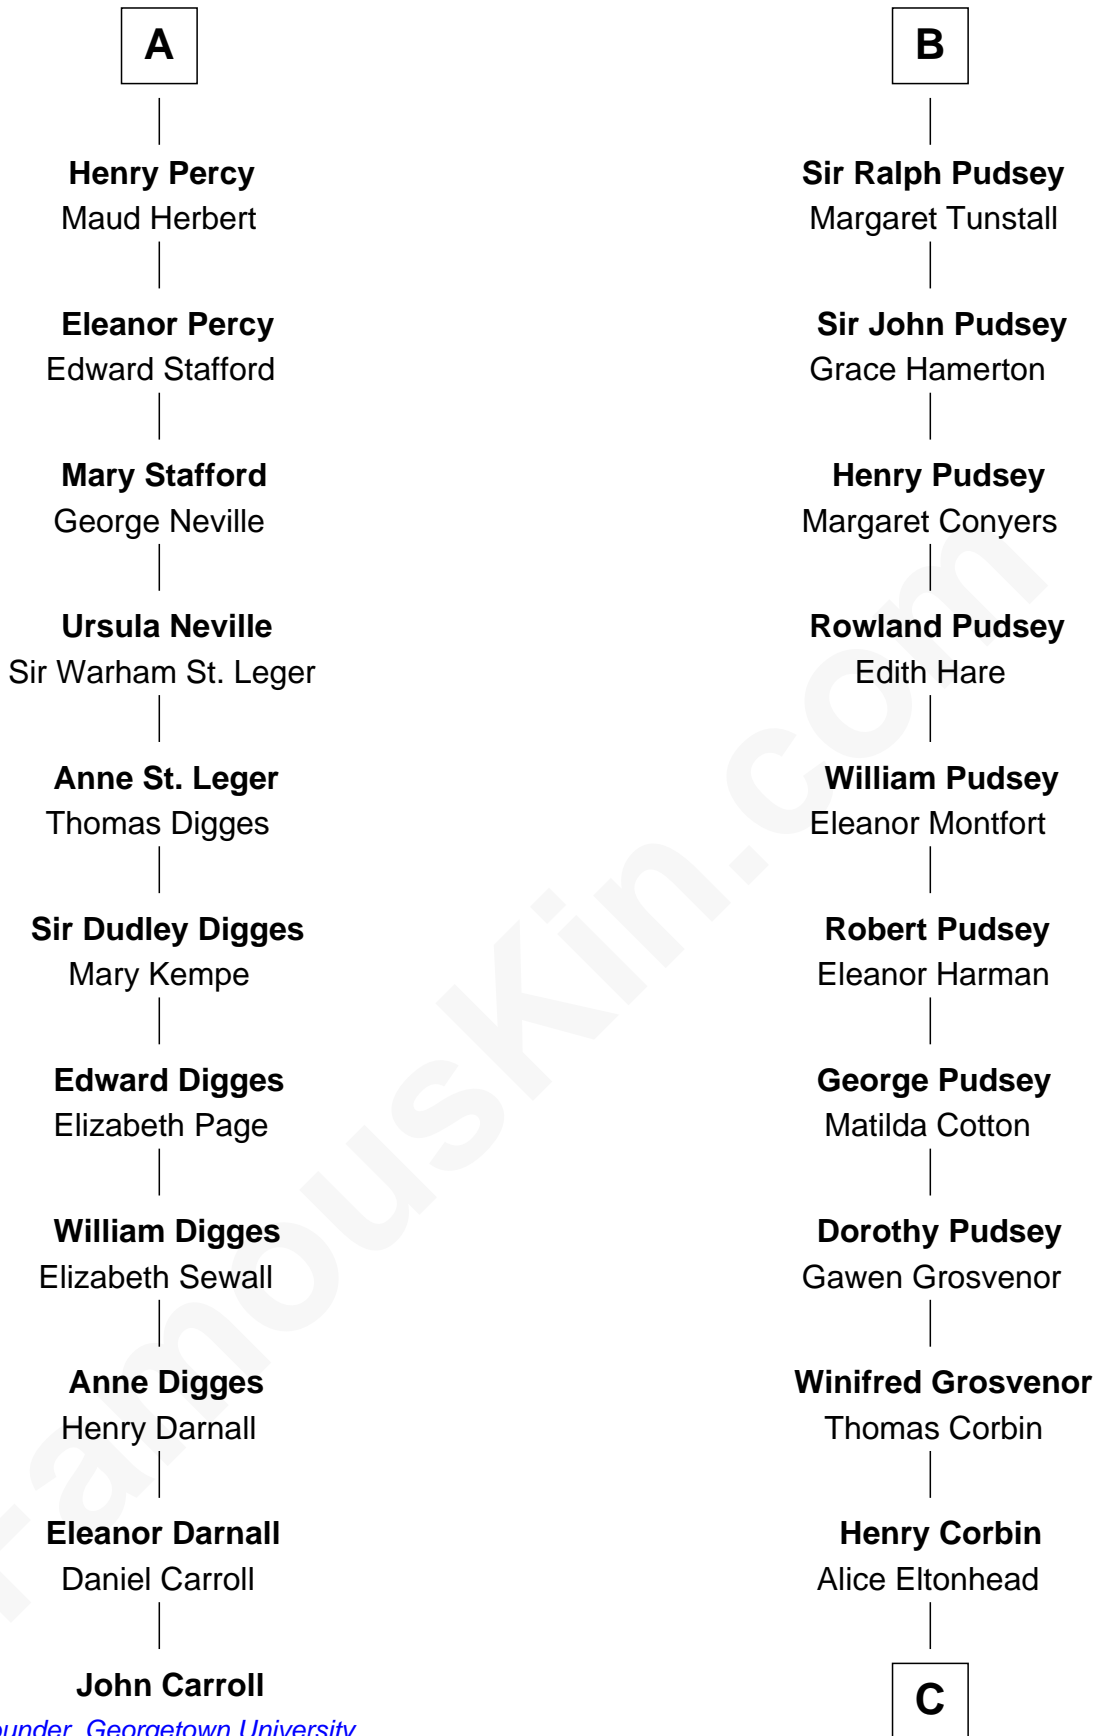

FamousKin.com

Relationship Chart of

John Carroll

Founder of Georgetown University

17th cousin 3 times removed of

Henry Lee III

9th Governor of Virginia

Sir Richard FitzRoy

Rose de Dover

C

—
Laetitia Corbin

Richard Lee

—
Henry Lee

Mary Bland

—
Col. Henry Lee

Lucy Grymes

—
Henry Lee III

Light-Horse Harry

FamousKin.com