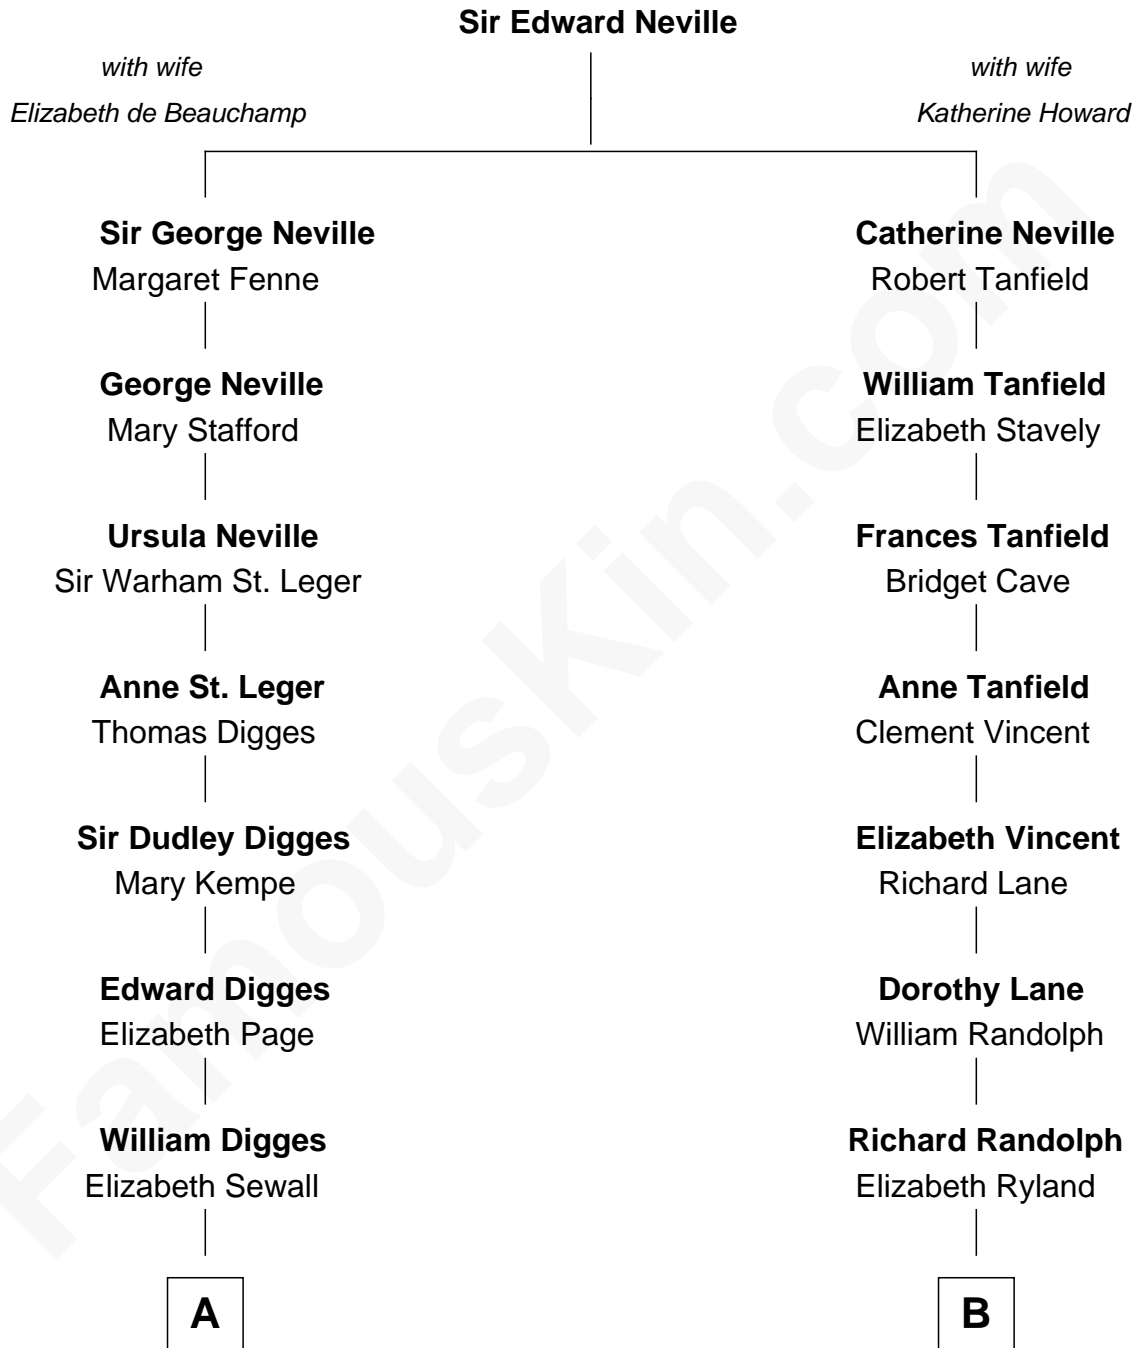

FamousKin.com Relationship Chart of

John Carroll

Founder of Georgetown University

9th cousin 2 times removed of

Henry Lee III

9th Governor of Virginia

A

Anne Digges
Henry Darnall

Eleanor Darnall
Daniel Carroll

John Carroll
Founder, Georgetown University

B

Col. William Randolph
Mary Isham

Elizabeth Randolph
Richard Bland

Mary Bland
Henry Lee

Col. Henry Lee
Lucy Grymes

Henry Lee III
Light-Horse Harry