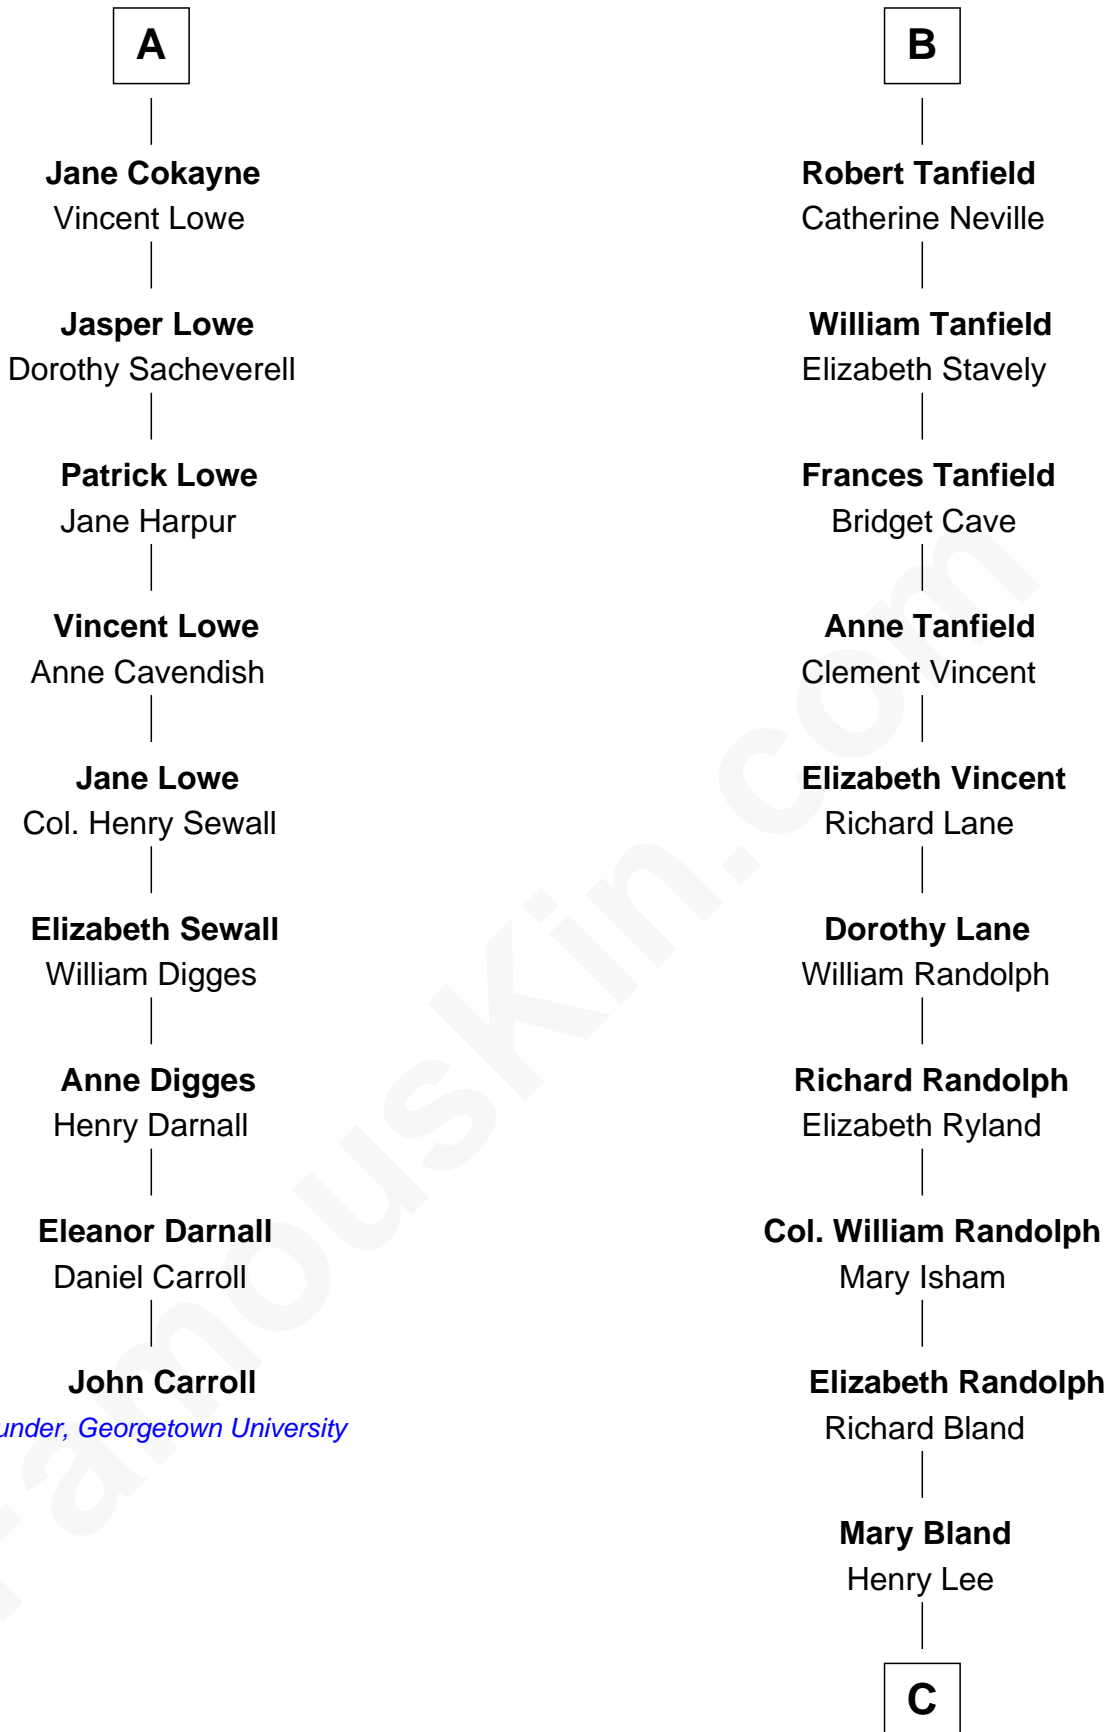

FamousKin.com Relationship Chart of

John Carroll

Founder of Georgetown University

15th cousin 3 times removed of

Henry Lee III

9th Governor of Virginia

Sir Nicholas Audley

Joan Martin

C

Col. Henry Lee
Lucy Grymes
Henry Lee III
Light-Horse Harry

FamousKin.com