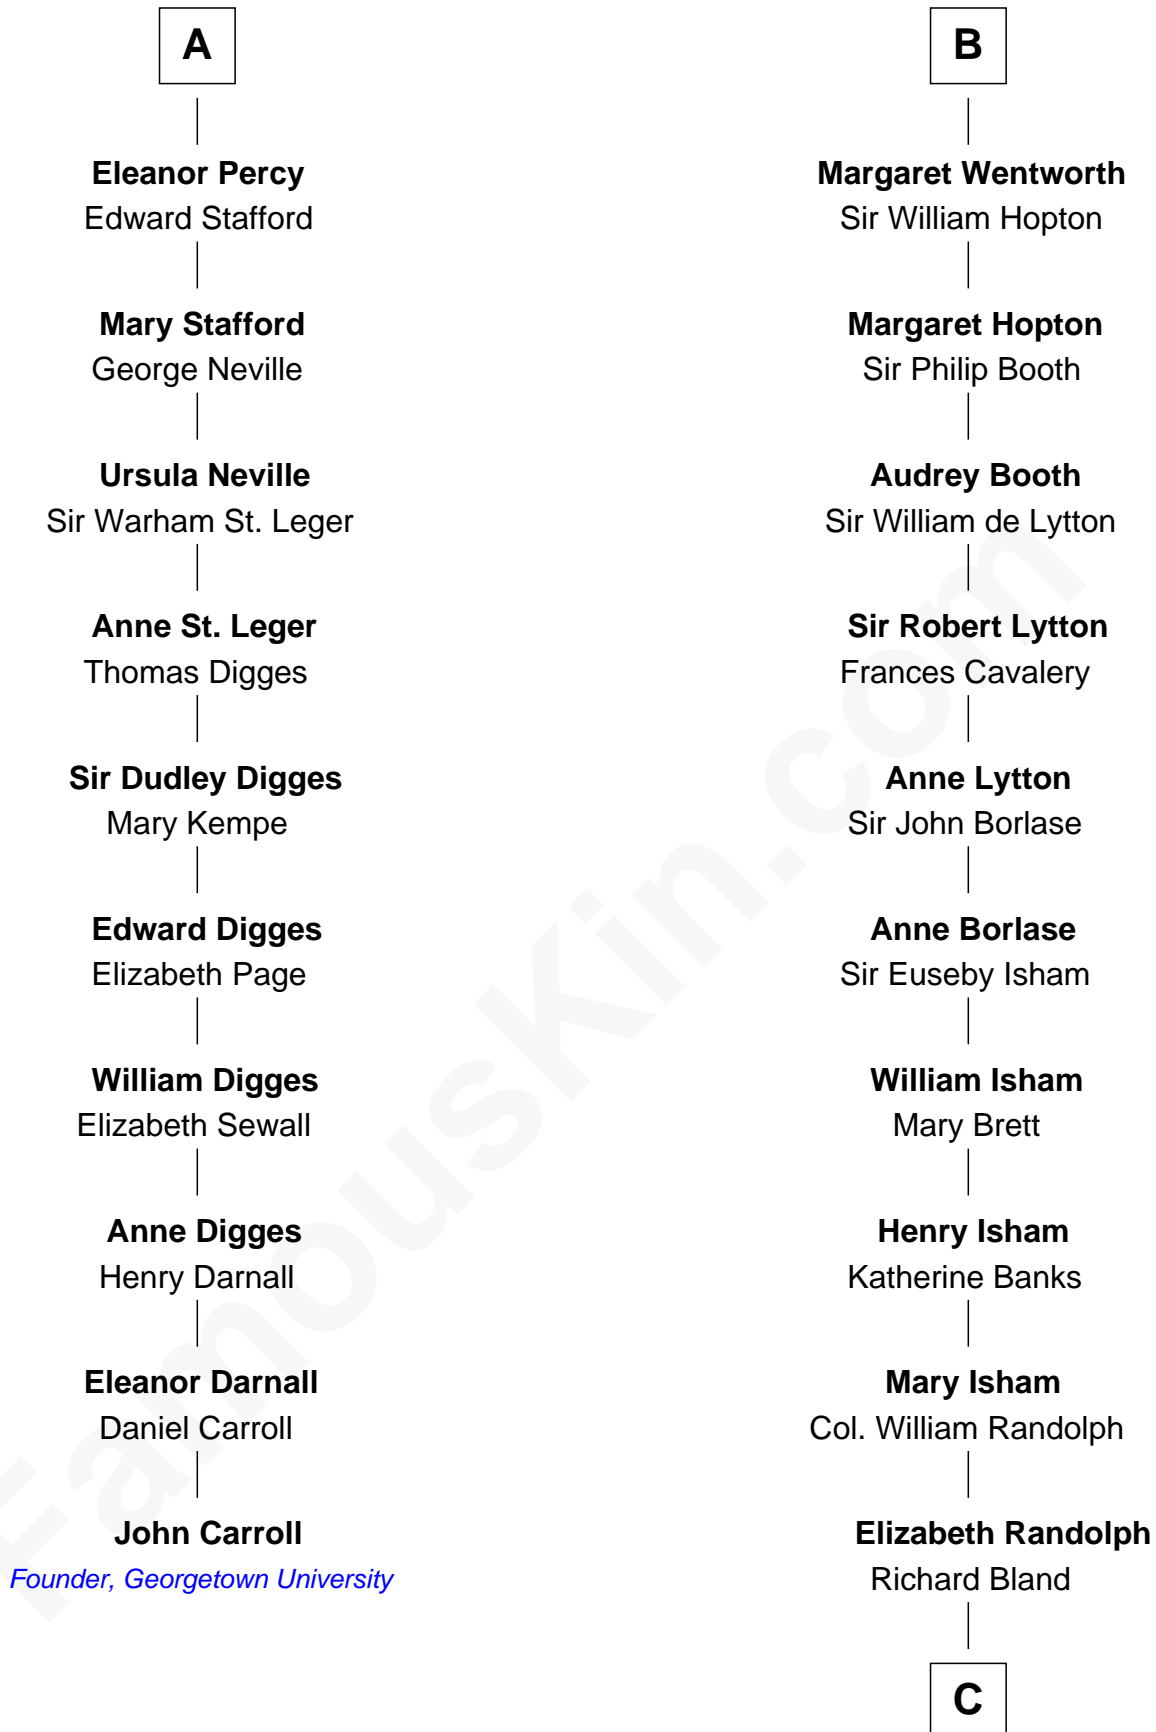

FamousKin.com

Relationship Chart of

John Carroll

Founder of Georgetown University

16th cousin 3 times removed of

Henry Lee III

9th Governor of Virginia

Sir William de Ferrers

Thomas de Berkeley
Katherine de Clyvedon

John Deincourt

Sir John Berkeley
Elizabeth Betteshorne

Sir William Deincourt
Milicent la Zouche

Eleanor Berkeley
Sir Richard Poynings

Margaret Deincourt
Sir Robert de Tibetot

Eleanor Poynings
Sir Henry Percy

Elizabeth de Tibetot
Sir Philip le Despencer

Henry Percy
Maud Herbert

Margery Despencer
Sir Roger Wentworth

A

B

C

|
Mary Bland

Henry Lee

|
Col. Henry Lee

Lucy Grymes

|
Henry Lee III

Light-Horse Harry

FamousKin.com