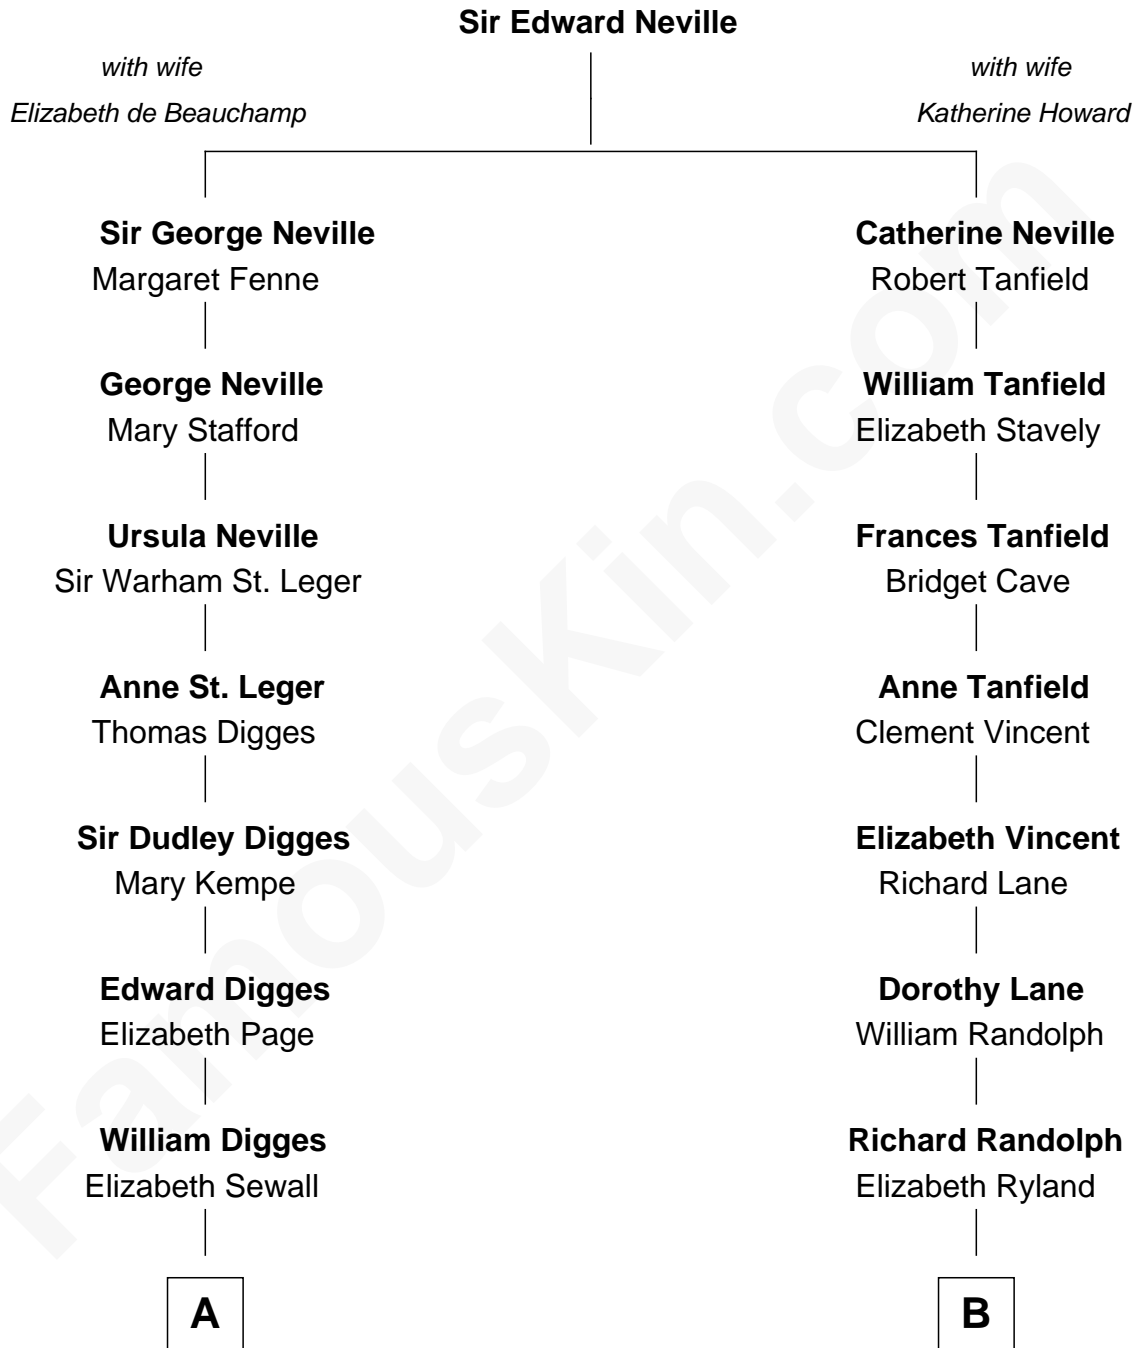

## Relationship Chart of

### John Carroll

*Founder of Georgetown University*

9th cousin 3 times removed of

**General Robert E. Lee**

*Confederate Army - U.S. Civil War*

**A**

**Anne Digges**  
Henry Darnall

**Eleanor Darnall**  
Daniel Carroll