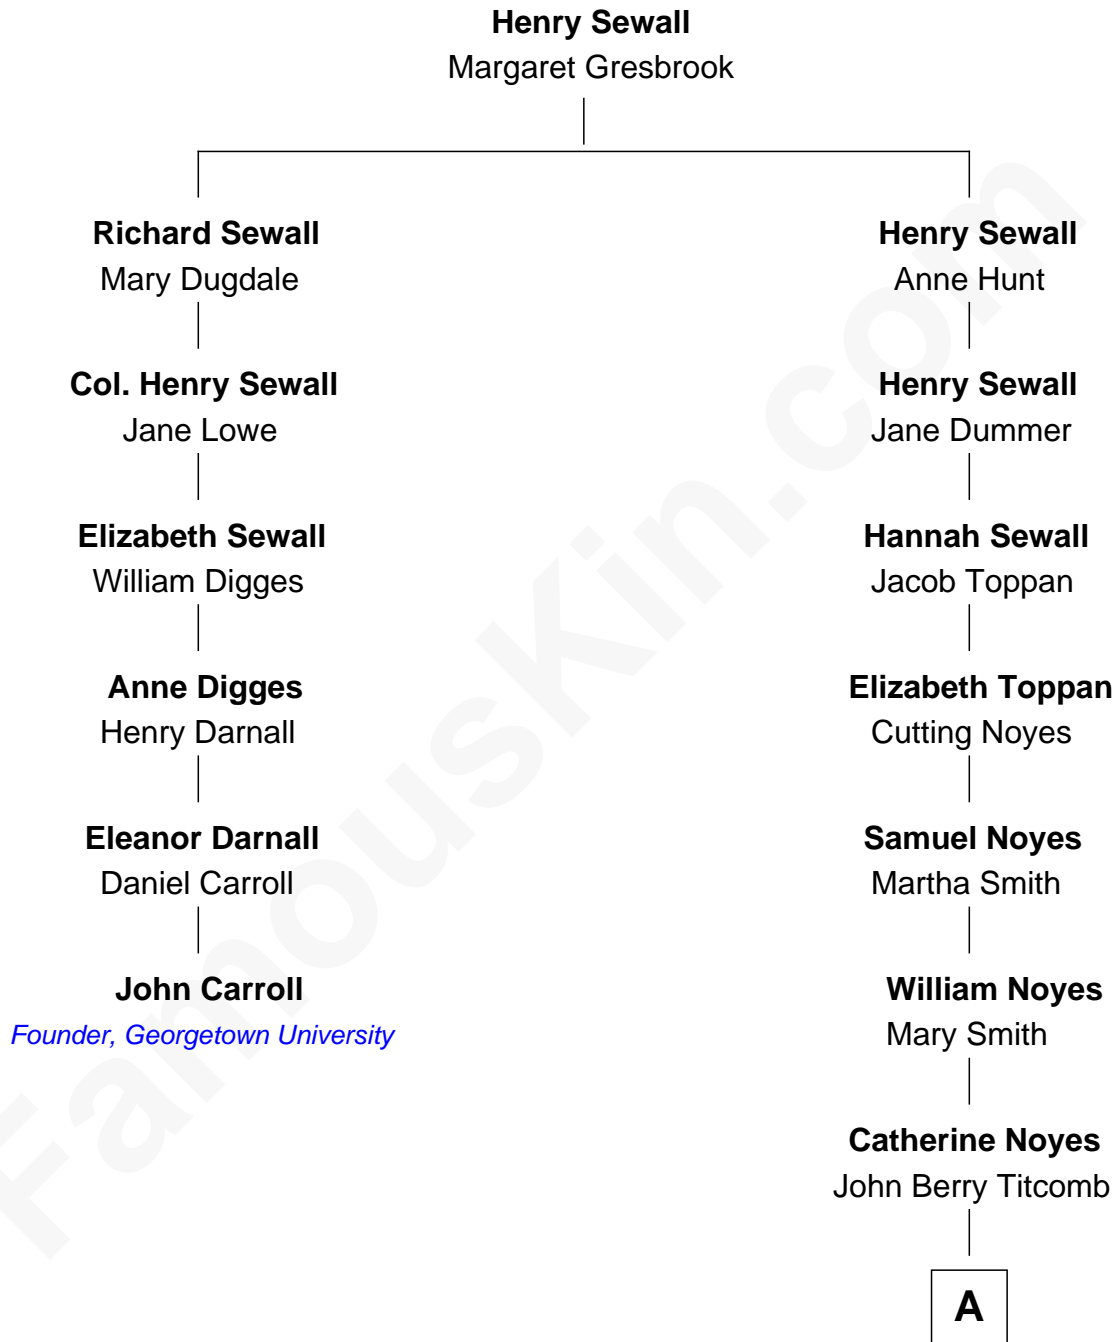

FamousKin.com

Relationship Chart of

John Carroll

Founder of Georgetown University

5th cousin 7 times removed of

Linda Hamilton

TV and Movie Actress

A

Emily Titcomb

Rev. Edwin Holt

Stephen P. Holt

Aurelia Morgan Grimes

Taylor Holt

Frances Kyle

Dr. Richard Huckstep Holt

Mildred Alberta Derby