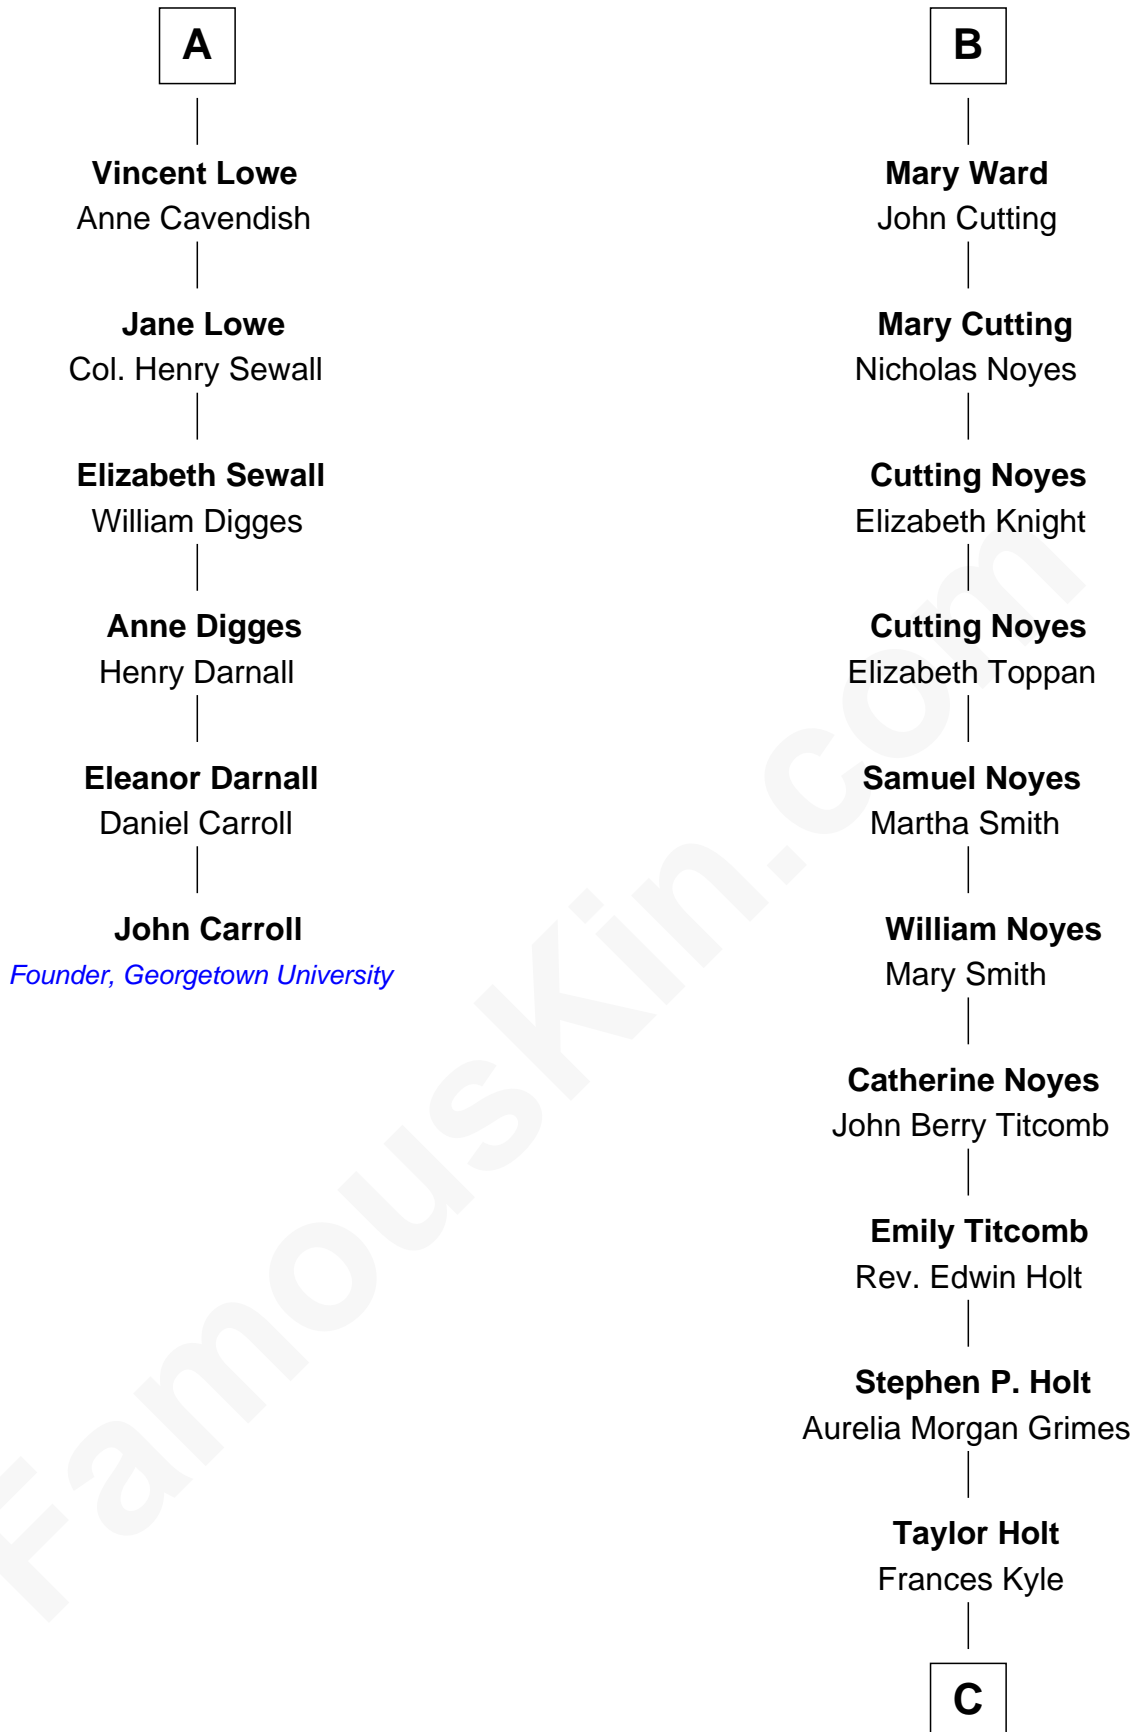

FamousKin.com Relationship Chart of

John Carroll

Founder of Georgetown University

12th cousin 7 times removed of

Linda Hamilton

TV and Movie Actress

Sir Hugh Shirley
Beatrice Brewes

Isabel Shirley
Sir John Cokayne

John Cokayne
Agnes Vernon

Thomas Cokayne
Agnes Barlow

Sir Thomas Cokayne
Barbara FitzHerbert

Jane Cokayne
Vincent Lowe

Jasper Lowe
Dorothy Sacheverell

Patrick Lowe
Jane Harpur

A

Sir Ralph Shirley
Joan Basset

Beatrice Shirley
John Brome

Isabel Brome
John Denton

Thomas Denton
Jane Webbe

Isabel Denton
William ap Walter

Thomasine Walter
William Luckyn

Probable

Judith Luckyn
Edward Ward

B

C

Dr. Richard Huckstep Holt

Mildred Alberta Derby

Barbara Kyle Holt

Dr. Carroll Stanford Hamilton

Linda Hamilton

TV and Movie Actress

FamousKin.com