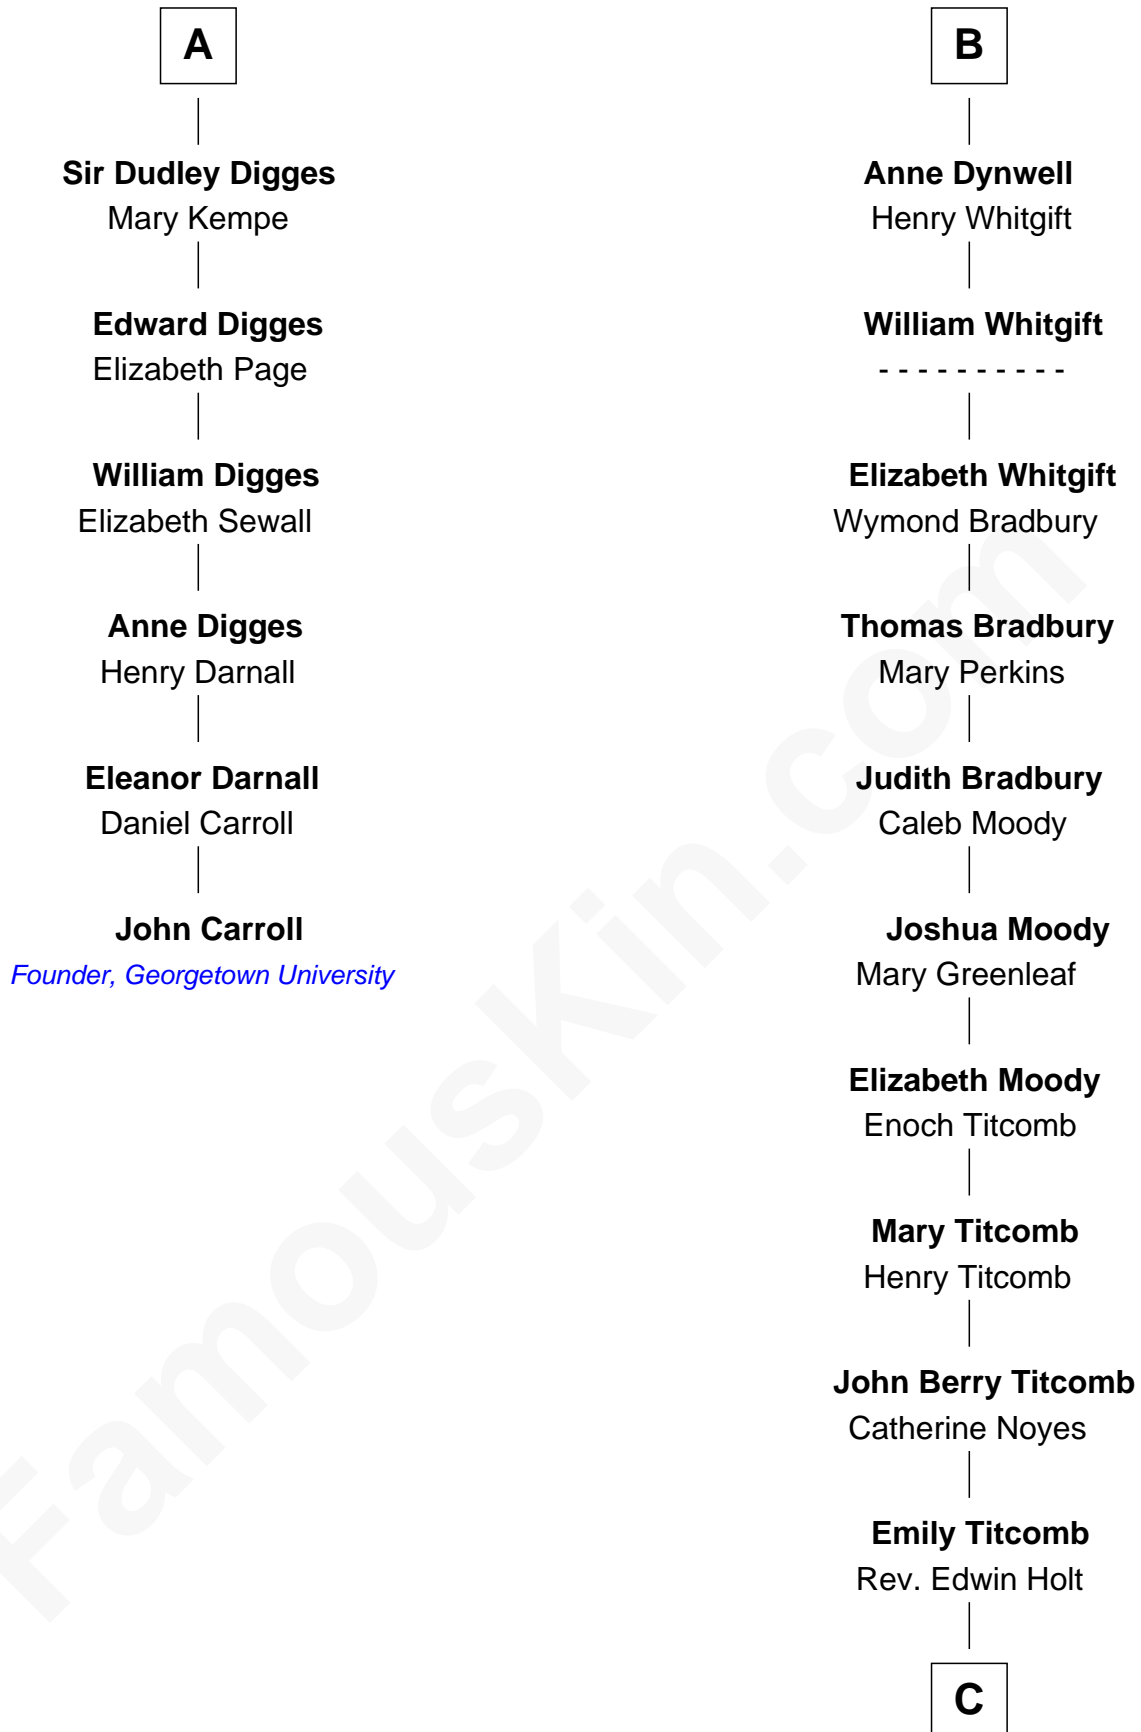

## Relationship Chart of

### John Carroll

Founder of Georgetown University

12th cousin 9 times removed of

**Linda Hamilton**

TV and Movie Actress

**C**

**Stephen P. Holt**  
Aurelia Morgan Grimes

**Taylor Holt**  
Frances Kyle

**Dr. Richard Huckstep Holt**  
Mildred Alberta Derby

**Barbara Kyle Holt**  
Dr. Carroll Stanford Hamilton

**Linda Hamilton**  
*TV and Movie Actress*