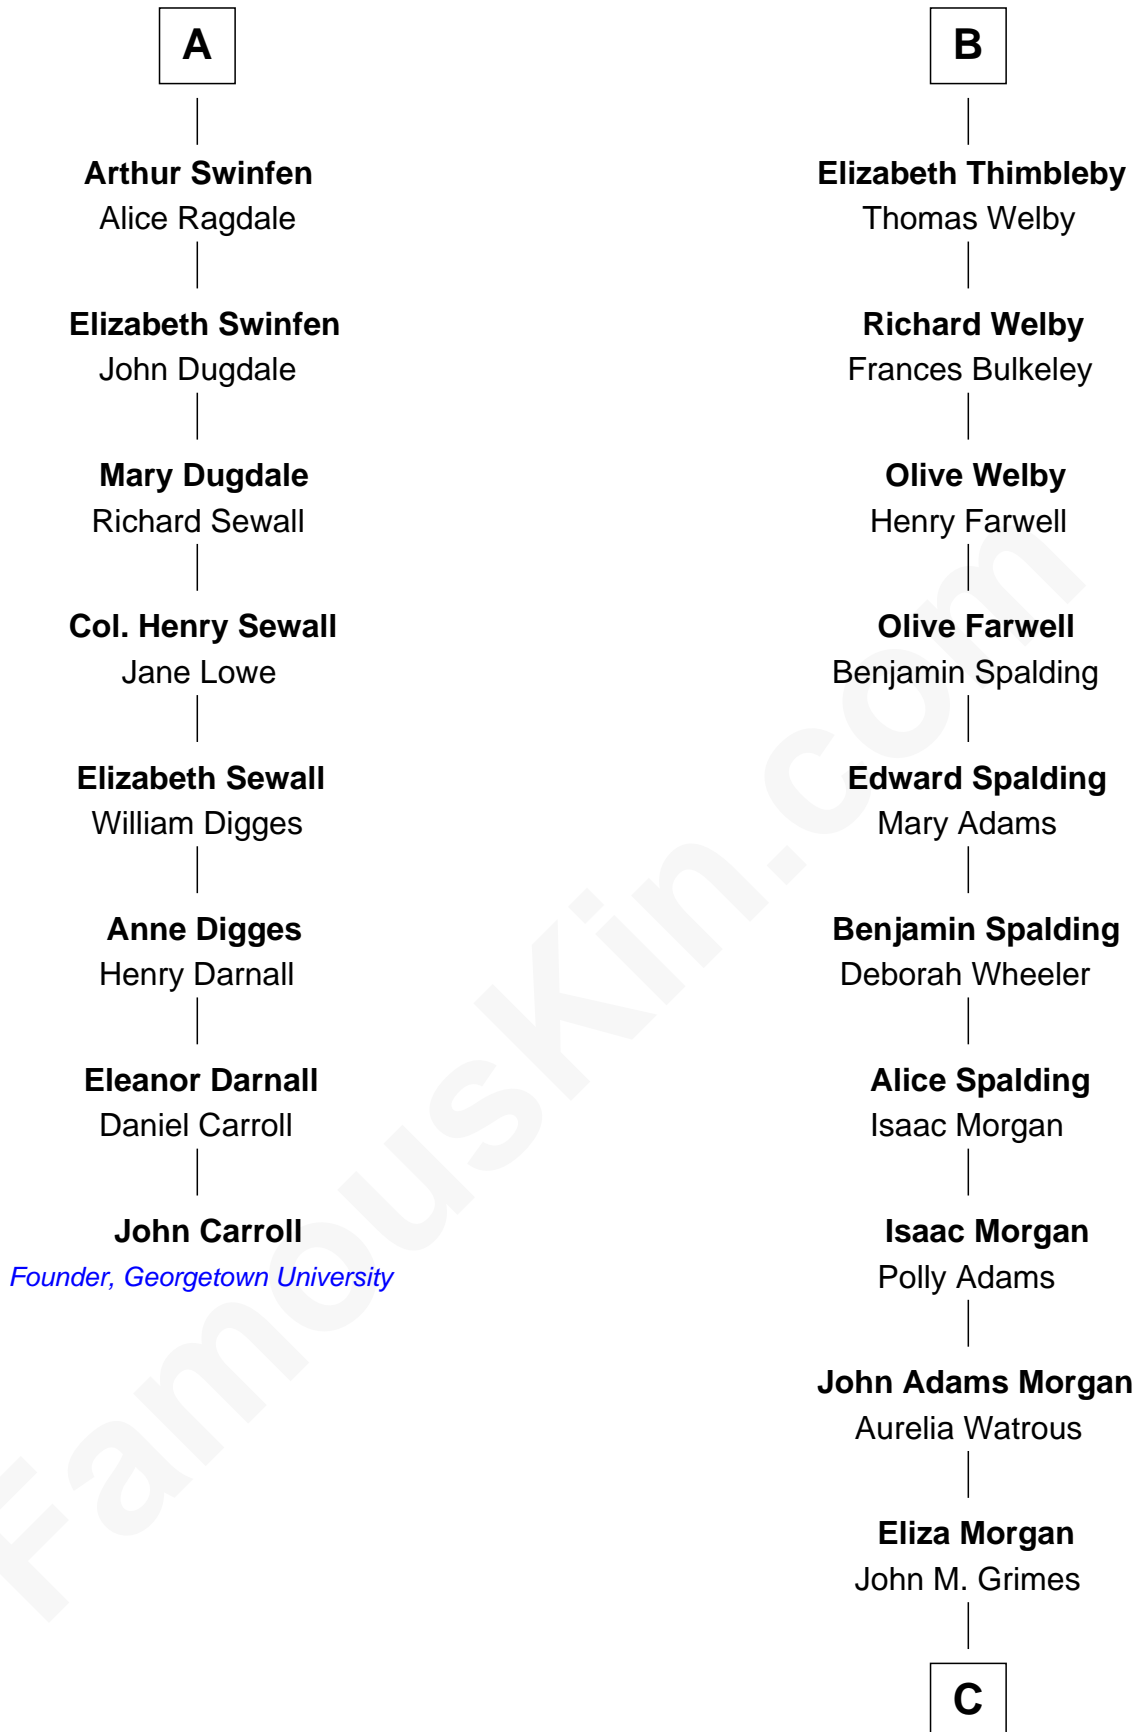

FamousKin.com

Relationship Chart of

John Carroll

Founder of Georgetown University

14th cousin 7 times removed of

Linda Hamilton

TV and Movie Actress

C

Aurelia Morgan Grimes

Stephen P. Holt

Taylor Holt

Frances Kyle

Dr. Richard Huckstep Holt

Mildred Alberta Derby

Barbara Kyle Holt

Dr. Carroll Stanford Hamilton