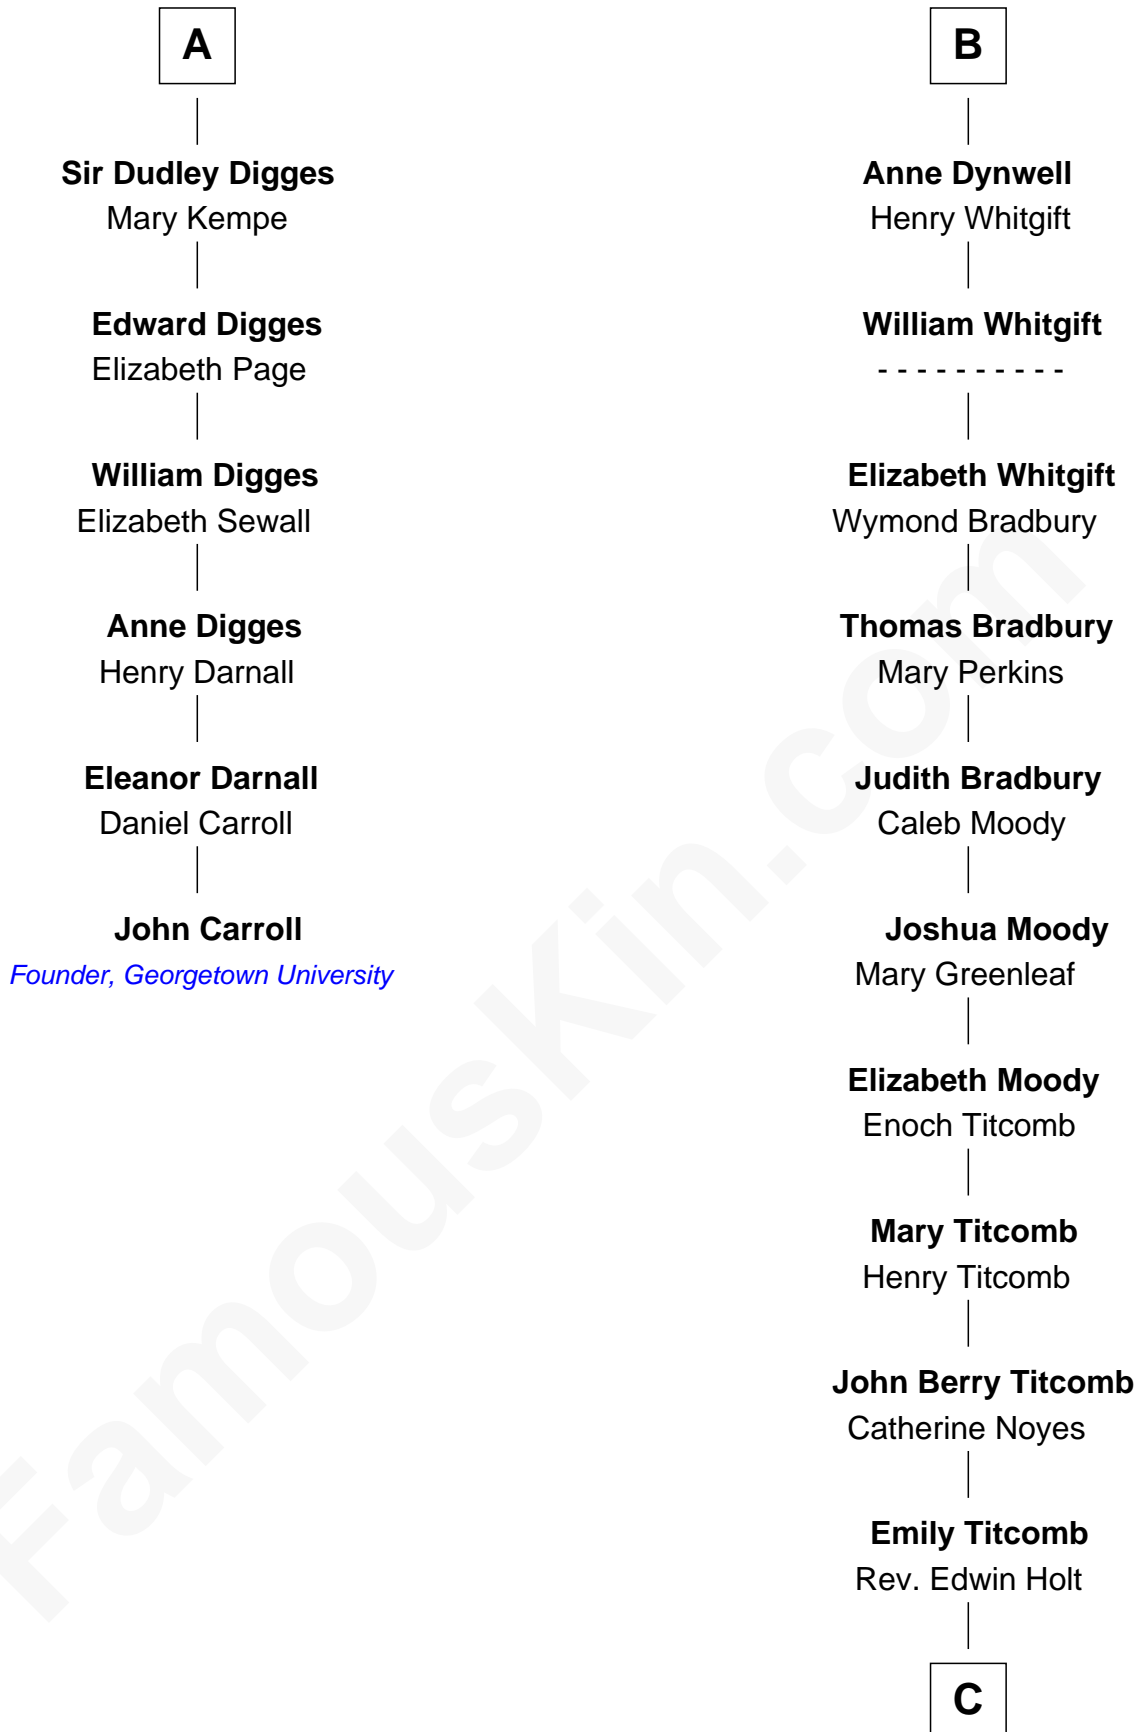

FamousKin.com

Relationship Chart of

John Carroll

Founder of Georgetown University

12th cousin 9 times removed of

Linda Hamilton

TV and Movie Actress

Sir Henry de Percy

Idoine de Clifford

C

Stephen P. Holt
Aurelia Morgan Grimes

Taylor Holt
Frances Kyle

Dr. Richard Huckstep Holt
Mildred Alberta Derby

Barbara Kyle Holt
Dr. Carroll Stanford Hamilton

Linda Hamilton
TV and Movie Actress