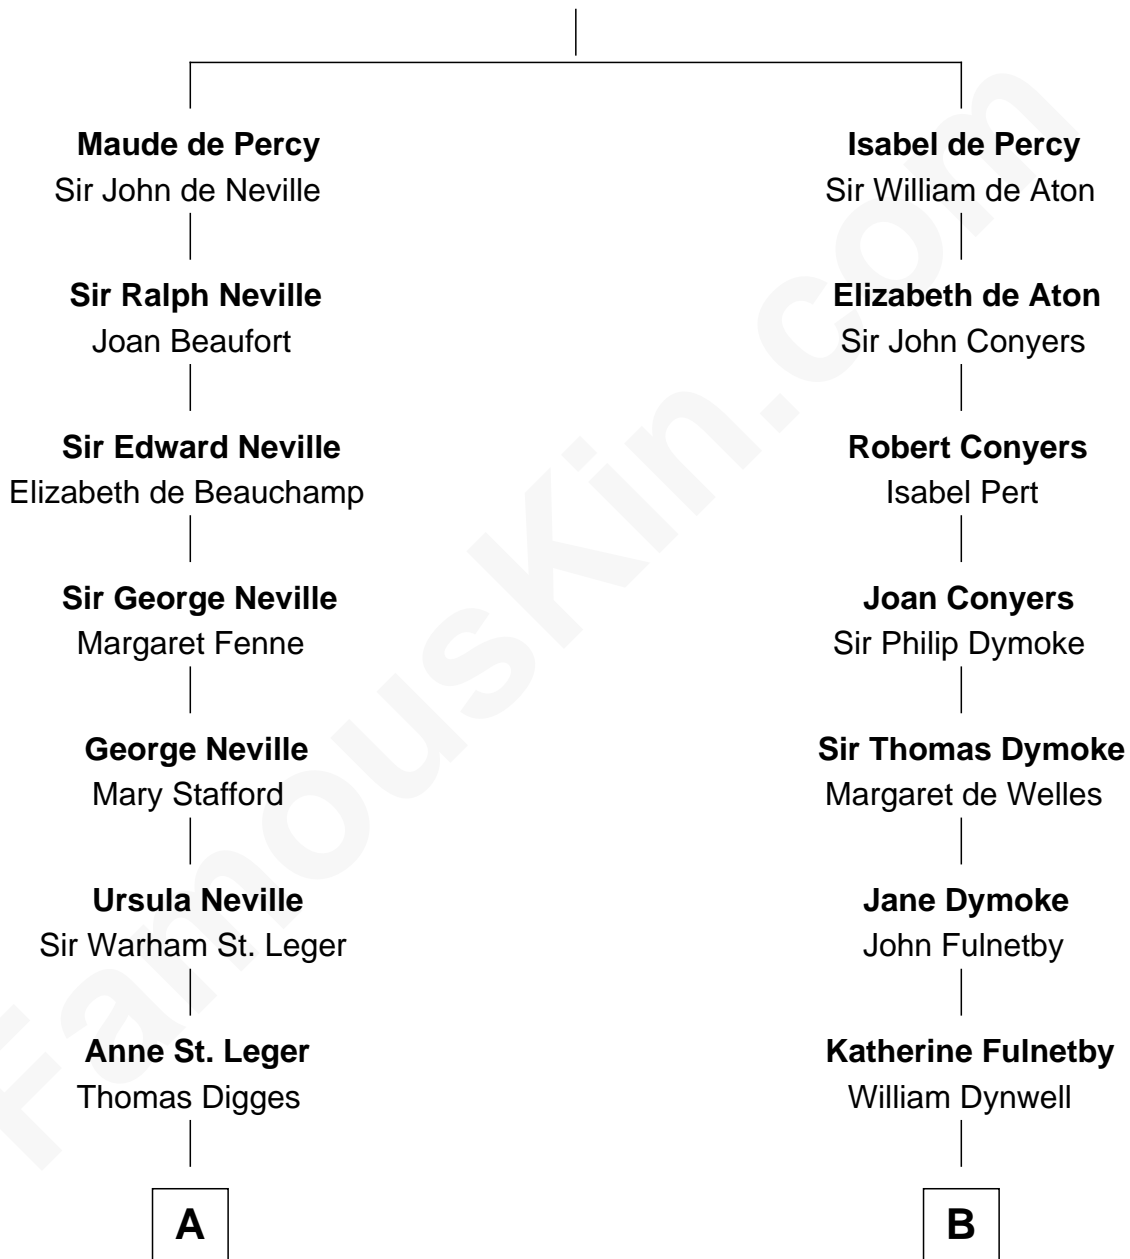

FamousKin.com

Relationship Chart of

John Carroll

Founder of Georgetown University

12th cousin 9 times removed of

Linda Hamilton

TV and Movie Actress

Sir Henry de Percy

Idoine de Clifford

C

Stephen P. Holt
Aurelia Morgan Grimes

Taylor Holt
Frances Kyle

Dr. Richard Huckstep Holt
Mildred Alberta Derby

Barbara Kyle Holt
Dr. Carroll Stanford Hamilton

Linda Hamilton
TV and Movie Actress