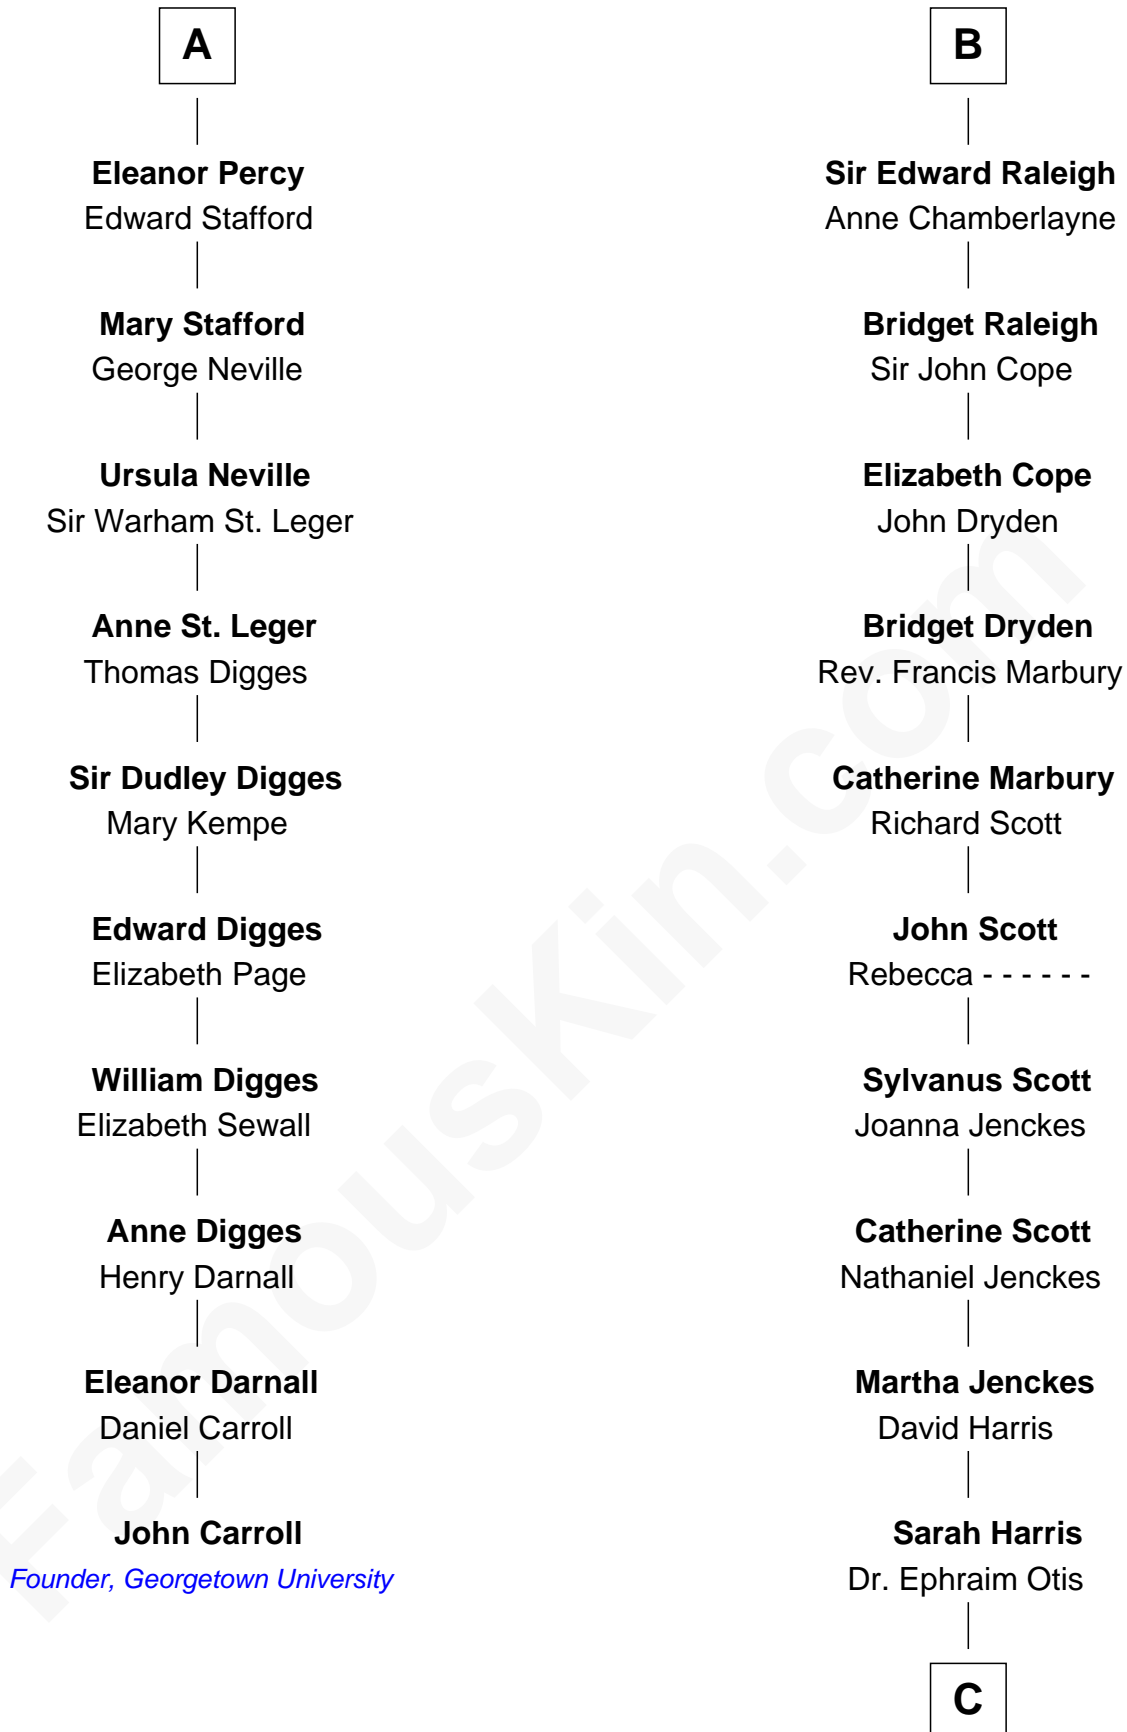

FamousKin.com Relationship Chart of

John Carroll

Founder of Georgetown University

16th cousin 5 times removed of

Amelia Earhart

Aviation Pioneer

C

Dr. Ephraim Otis

Mary Cornell

Isaac Otis

Caroline Abigail Curtis

Alfred Gideon Otis

Amelia Josephine Harres

Amelia Otis

Edwin Stanton Earhart

Amelia Earhart