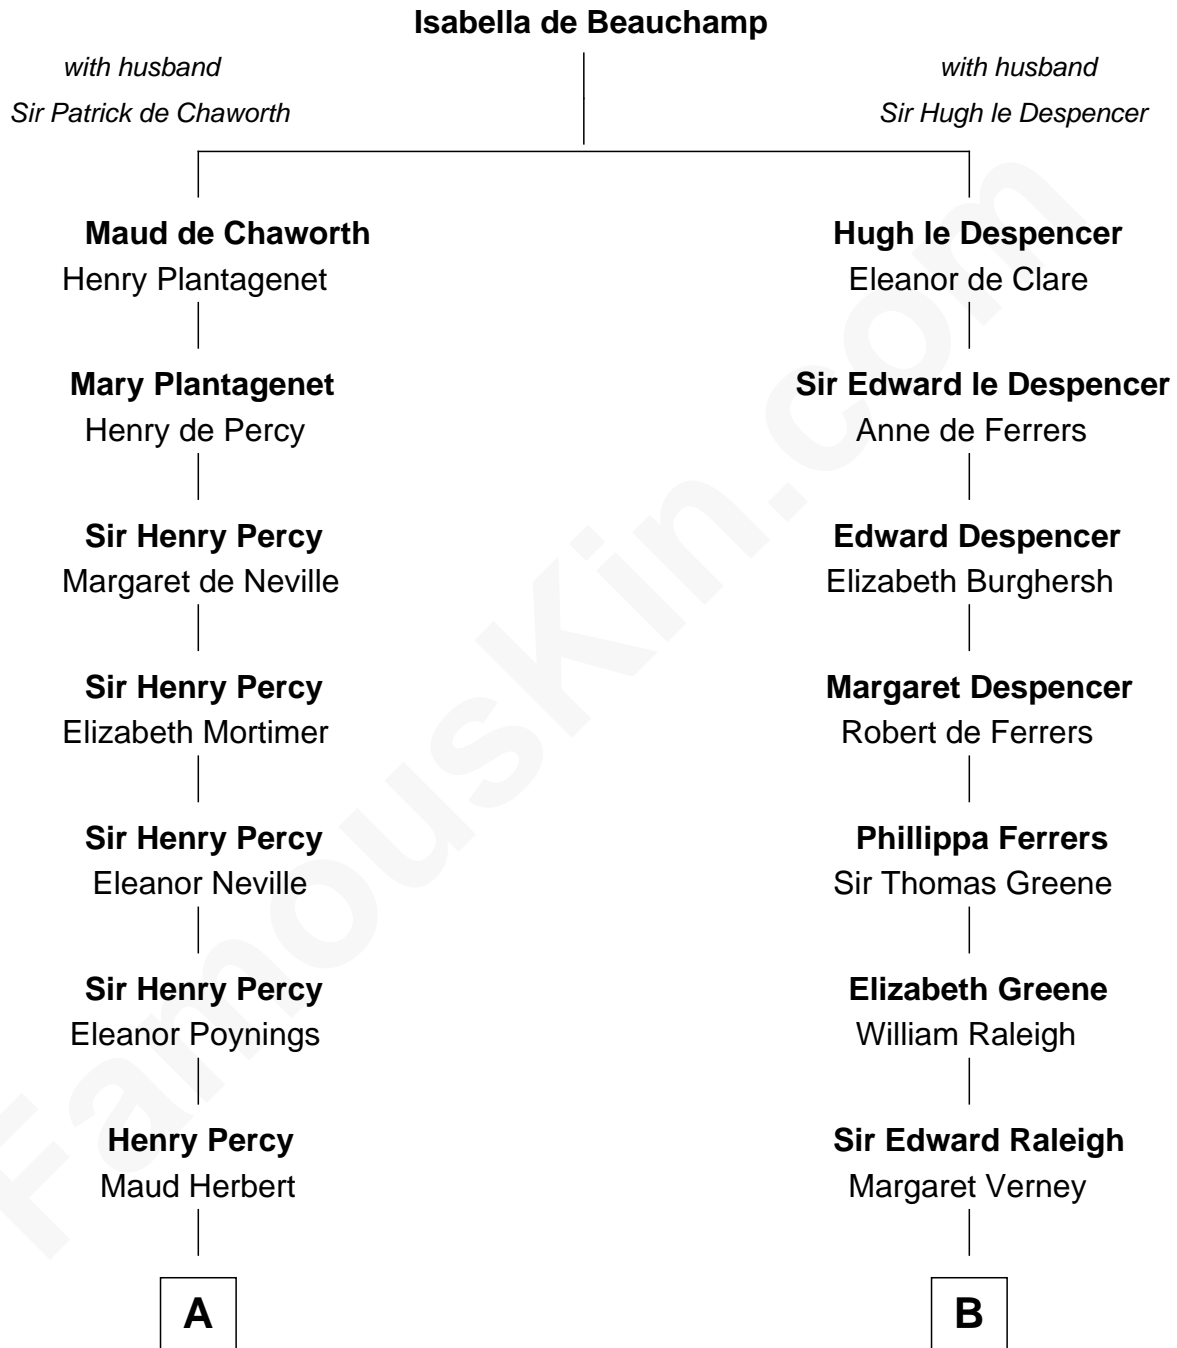

FamousKin.com Relationship Chart of

John Carroll

Founder of Georgetown University

16th cousin 5 times removed of

Amelia Earhart

Aviation Pioneer

C

Dr. Ephraim Otis

Mary Cornell

Isaac Otis

Caroline Abigail Curtis

Alfred Gideon Otis

Amelia Josephine Harres

Amelia Otis

Edwin Stanton Earhart

Amelia Earhart