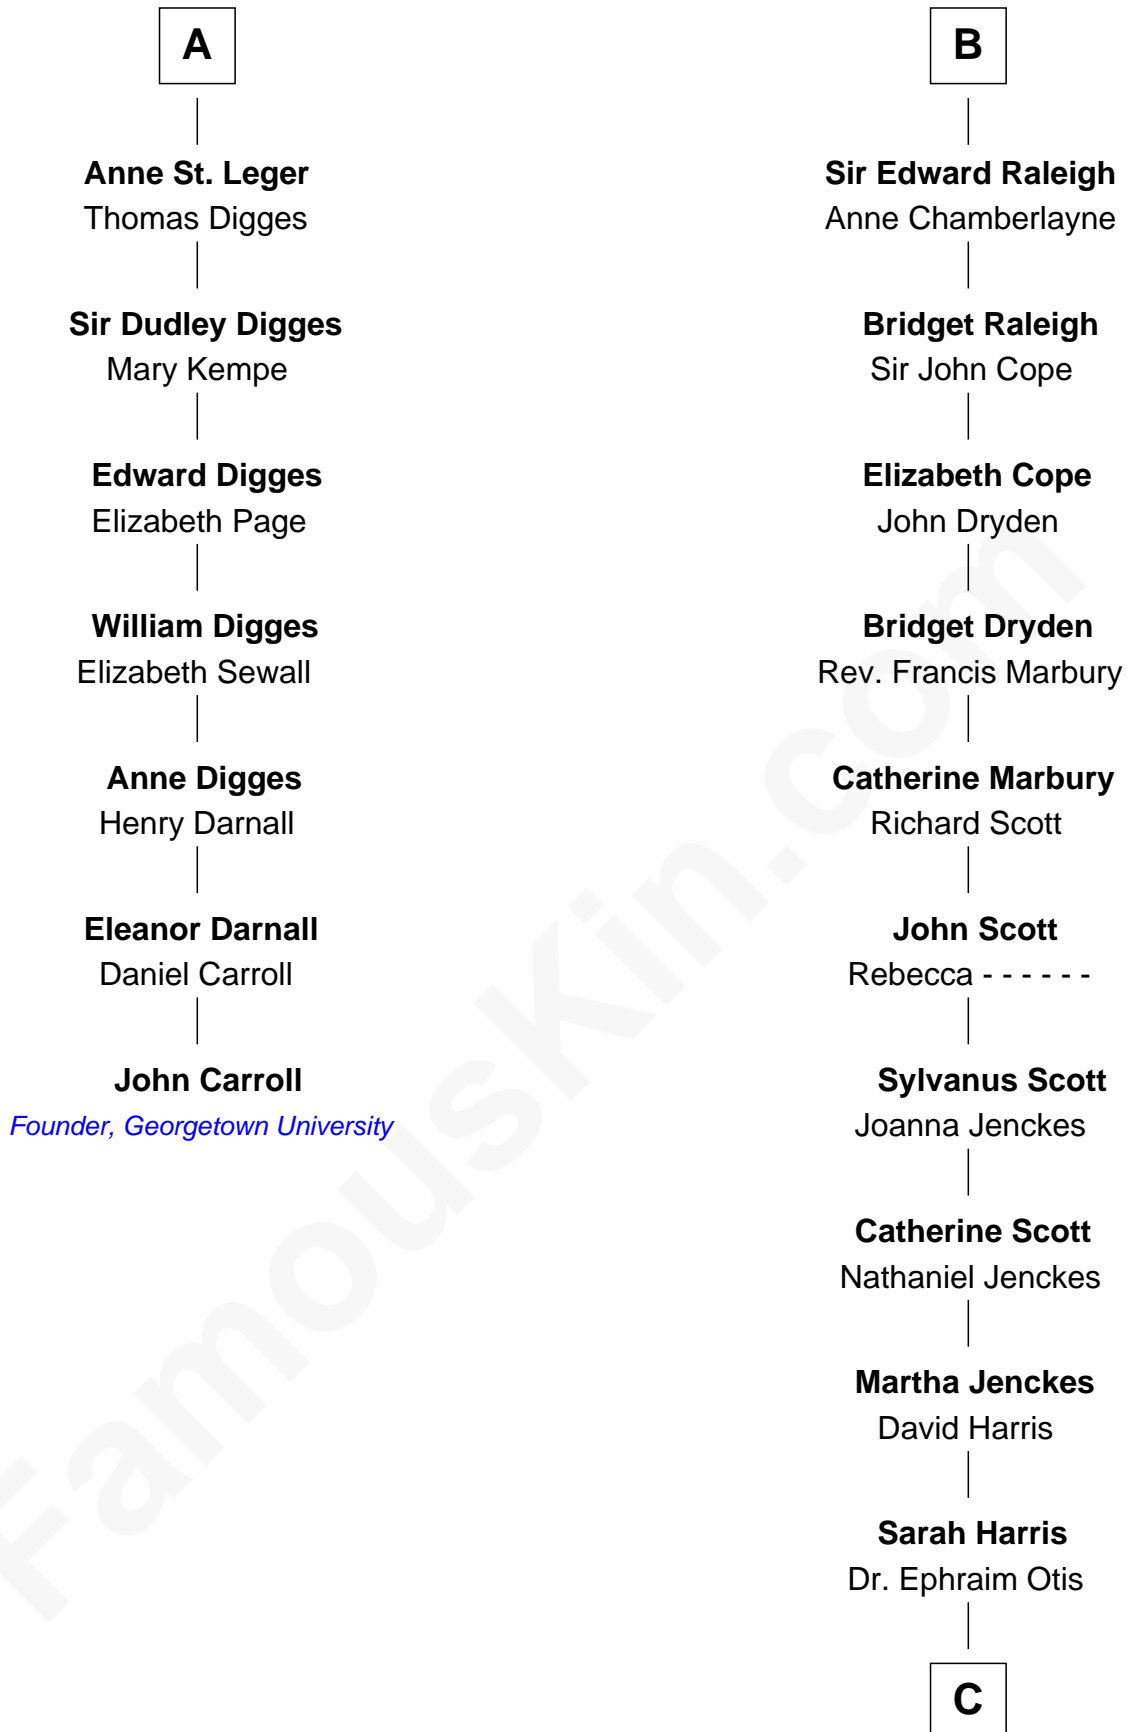

FamousKin.com

Relationship Chart of

John Carroll

Founder of Georgetown University

13th cousin 8 times removed of

Amelia Earhart

Aviation Pioneer

Sir Hugh I de Audley

Iseult de Mortimer

C

Dr. Ephraim Otis

Mary Cornell

Isaac Otis

Caroline Abigail Curtis

Alfred Gideon Otis

Amelia Josephine Harres