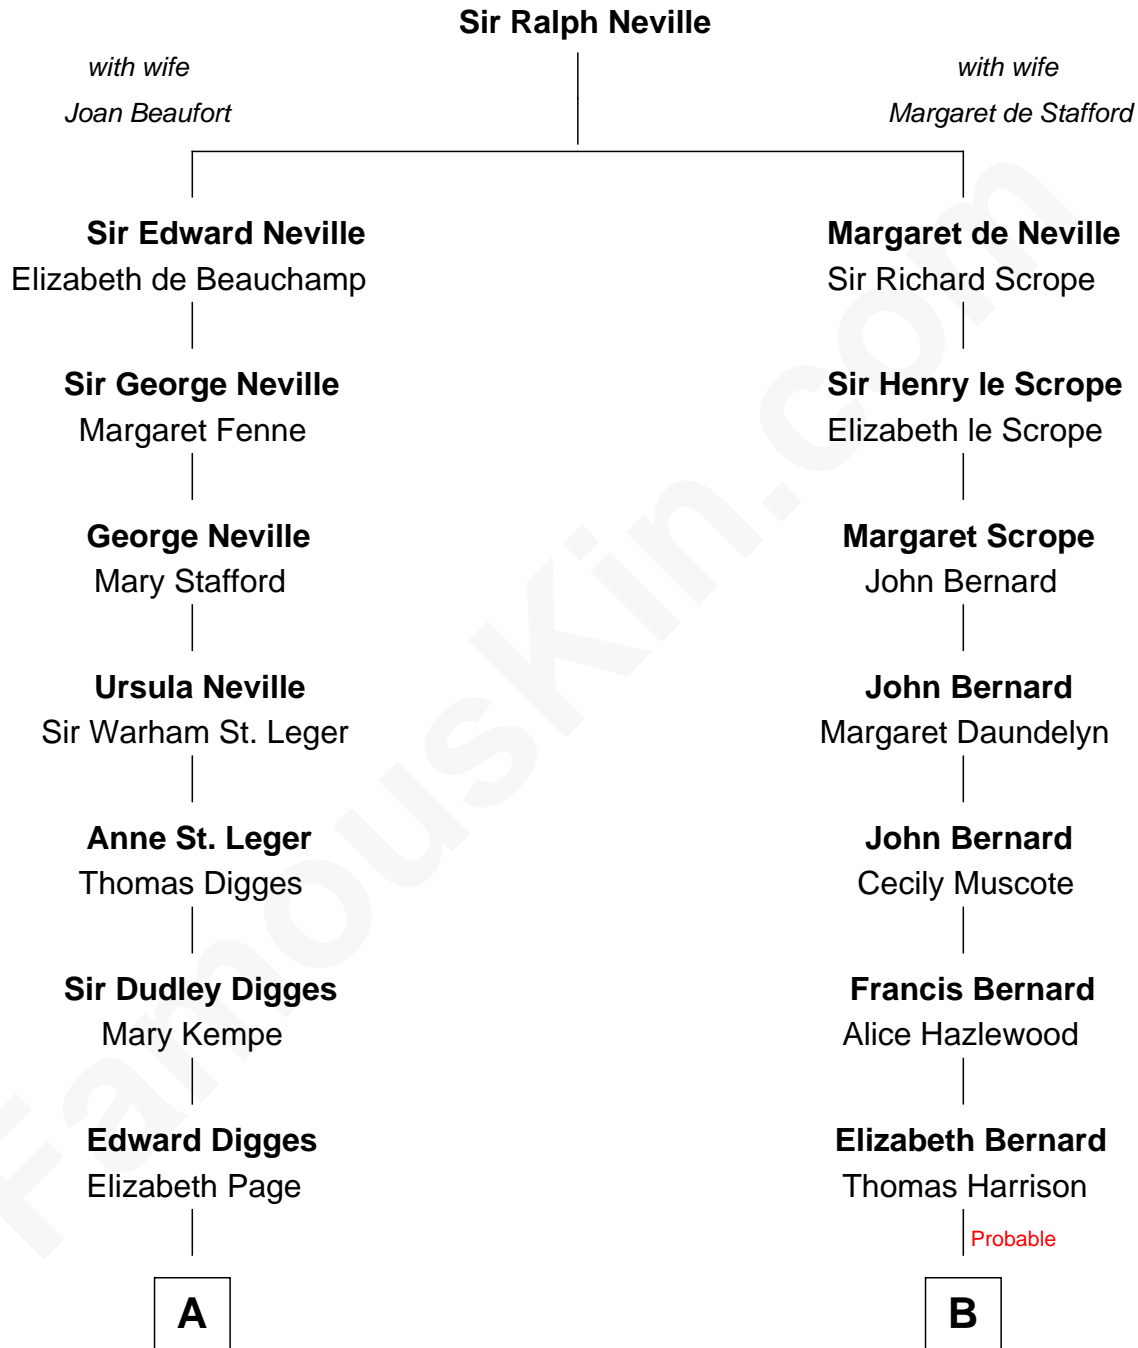

FamousKin.com

Relationship Chart of

John Carroll

Founder of Georgetown University

10th cousin 4 times removed of

Benjamin Harrison

23rd U.S. President

A

William Digges
Elizabeth Sewall

Anne Digges
Henry Darnall

Eleanor Darnall
Daniel Carroll

John Carroll
Founder, Georgetown University

B

Benjamin Harrison
Mary - - - - -

Benjamin Harrison
Hannah Churchill

Benjamin Harrison
Elizabeth Burwell