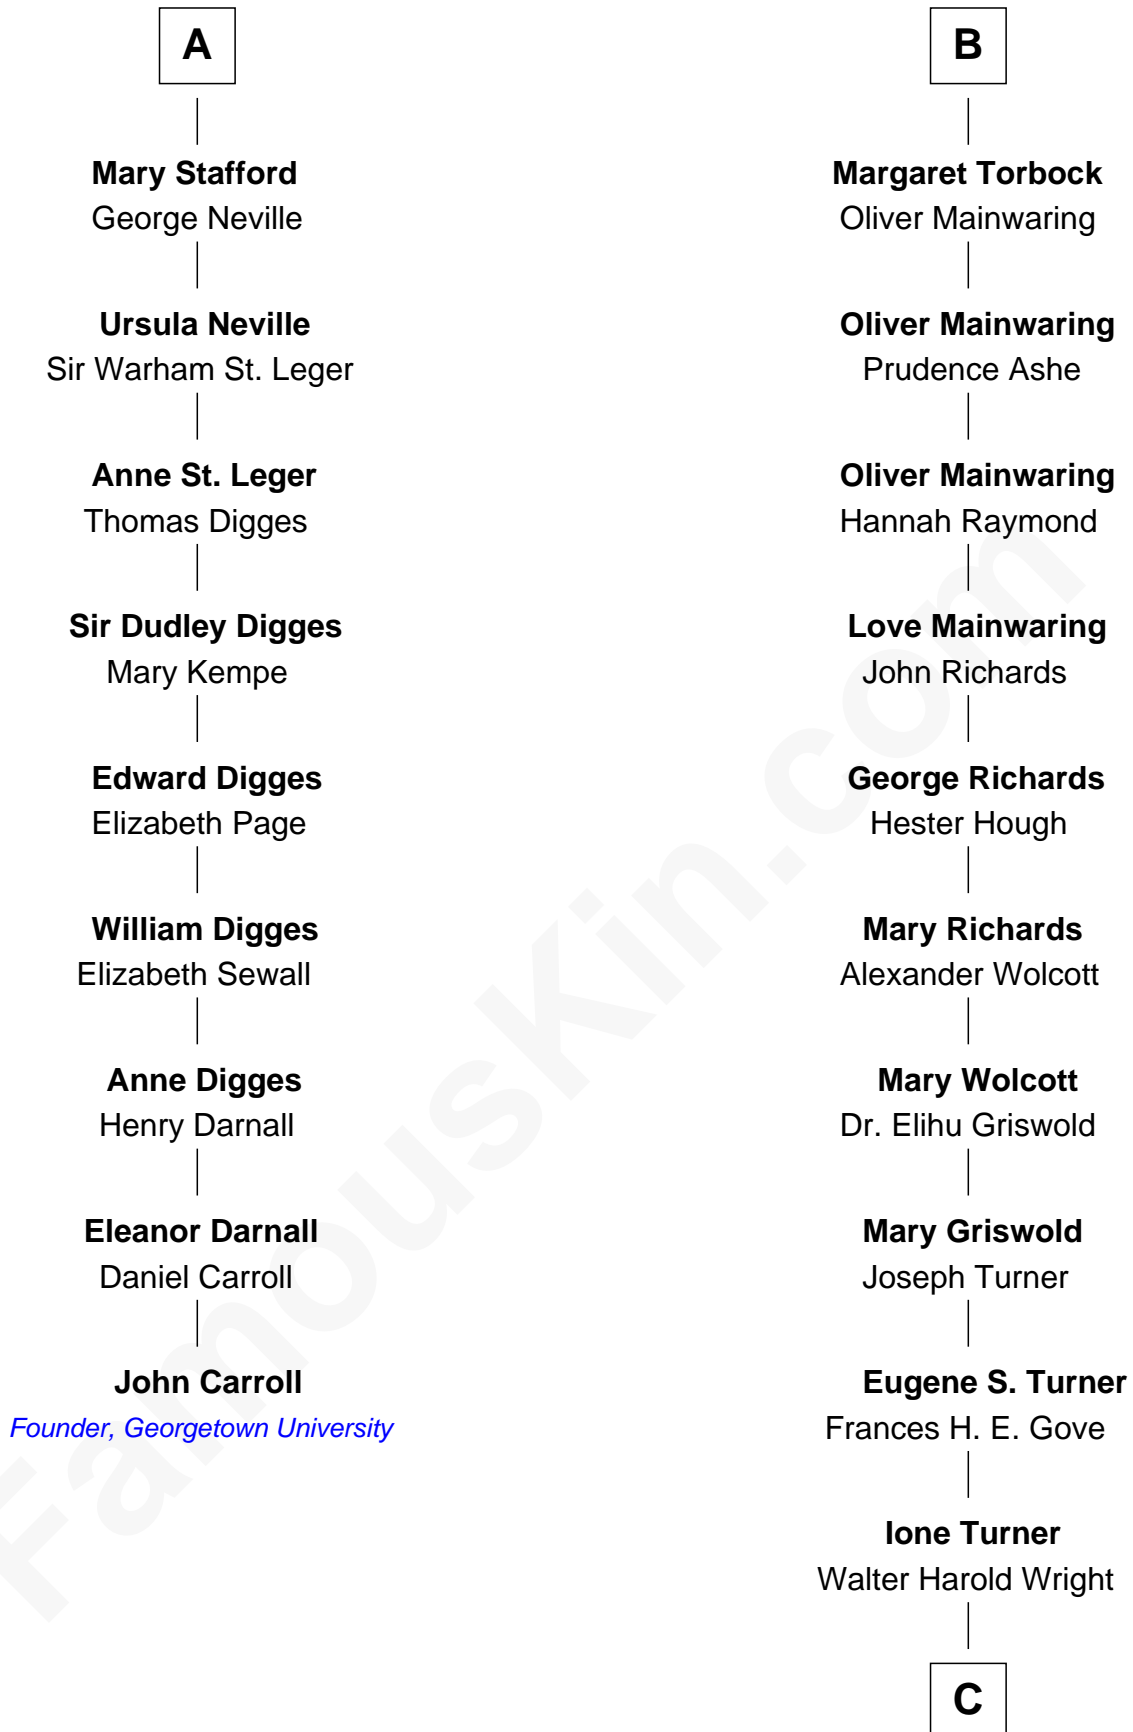

FamousKin.com Relationship Chart of

John Carroll

Founder of Georgetown University

15th cousin 5 times removed of

Ed Helms

TV and Movie Actor

Elizabeth de Badlesmere

with husband
Sir Edmund Mortimer

with husband
Sir William de Bohun

Sir Roger de Mortimer
Philippa de Montagu

Elizabeth de Bohun
Sir Richard Fitzalan

Edmund Mortimer
Philippa Plantagenet

Elizabeth Fitzalan
Sir Robert Goushill

Elizabeth Mortimer
Sir Henry Percy

Joan Goushill
Sir Thomas Stanley

Sir Henry Percy
Eleanor Neville

Sir John Stanley
Elizabeth Weever

Sir Henry Percy
Eleanor Poynings

Margery Stanley
Sir William Torbock

Henry Percy
Maud Herbert

Thomas Torbock
Elizabeth Moore

Eleanor Percy
Edward Stafford

William Torbock
Catherine Gerard

A

B

C

Inez Emeline Wright
George Pullen Jackson

Frances Helen Jackson
Fitzgerald Sale Parker

Pamela Ann Parker
John A. Helms