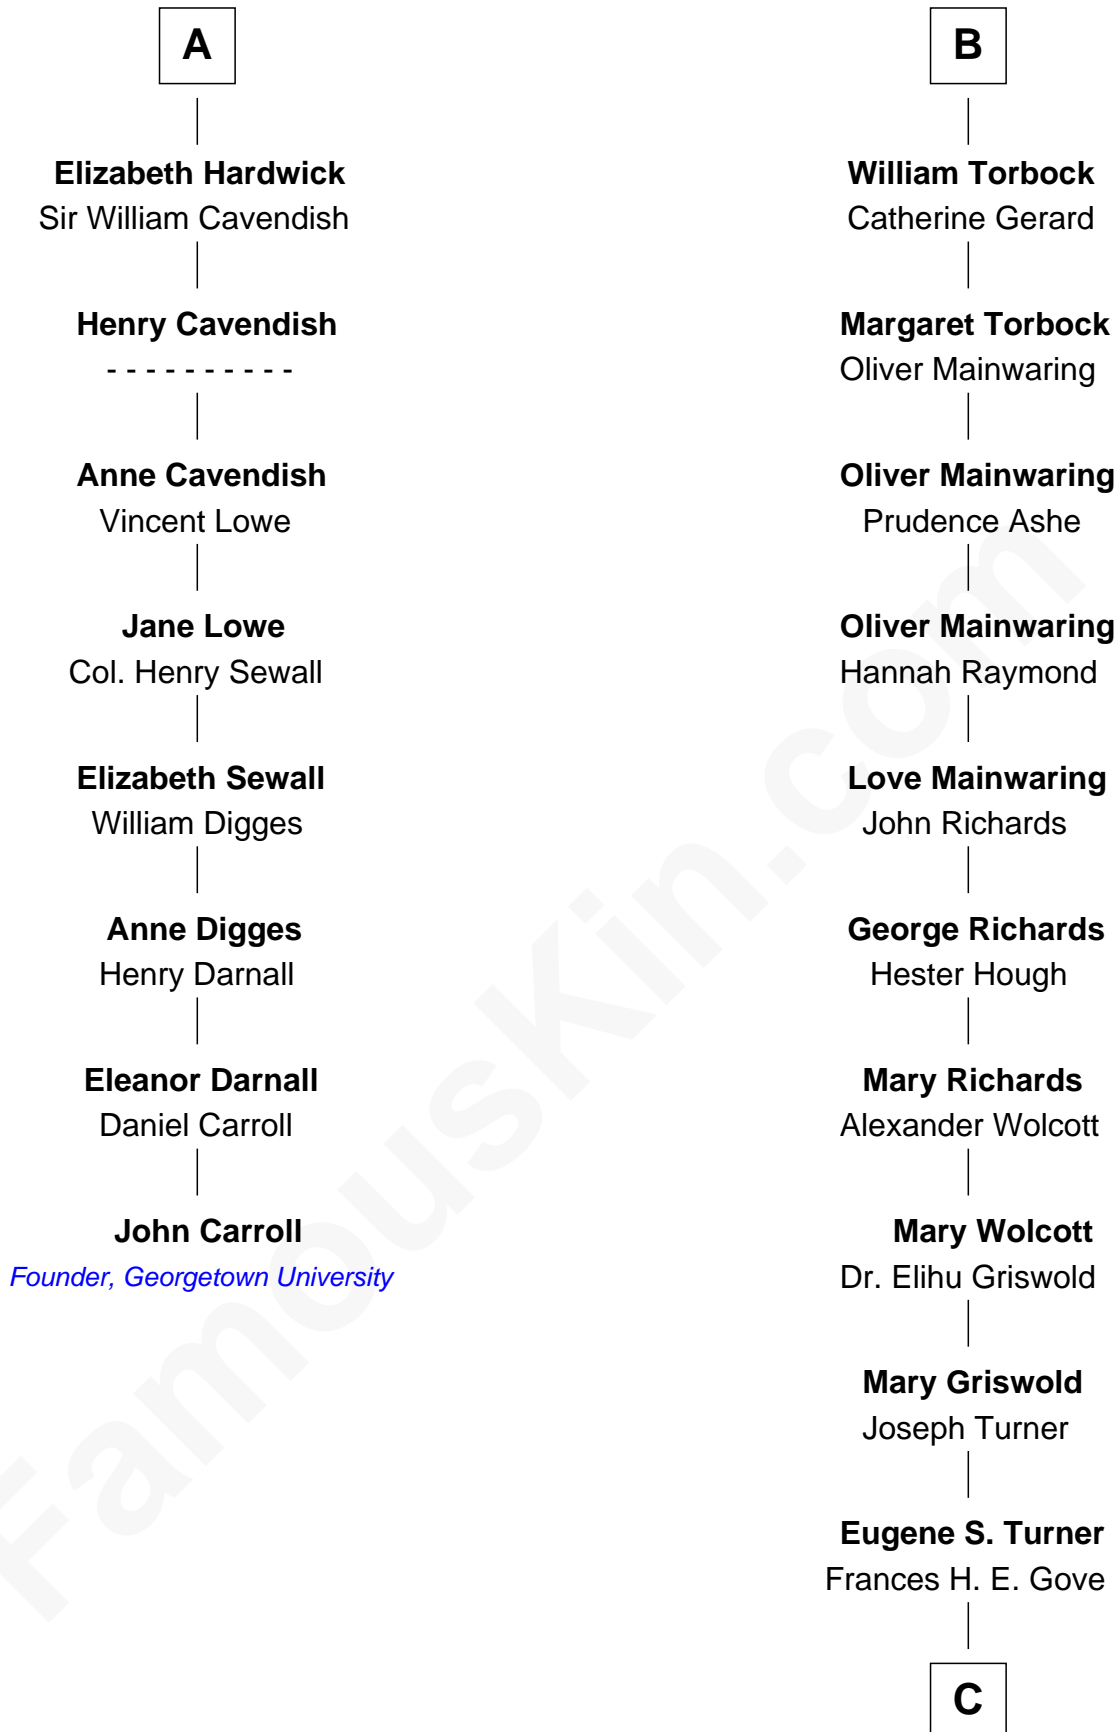

FamousKin.com Relationship Chart of

John Carroll

Founder of Georgetown University

14th cousin 7 times removed of

Ed Helms

TV and Movie Actor

Edmund Fitzalan

Alice de Warenne

C

|
Ione Turner

Walter Harold Wright

|
Inez Emeline Wright

George Pullen Jackson

|
Frances Helen Jackson

Fitzgerald Sale Parker

|
Pamela Ann Parker