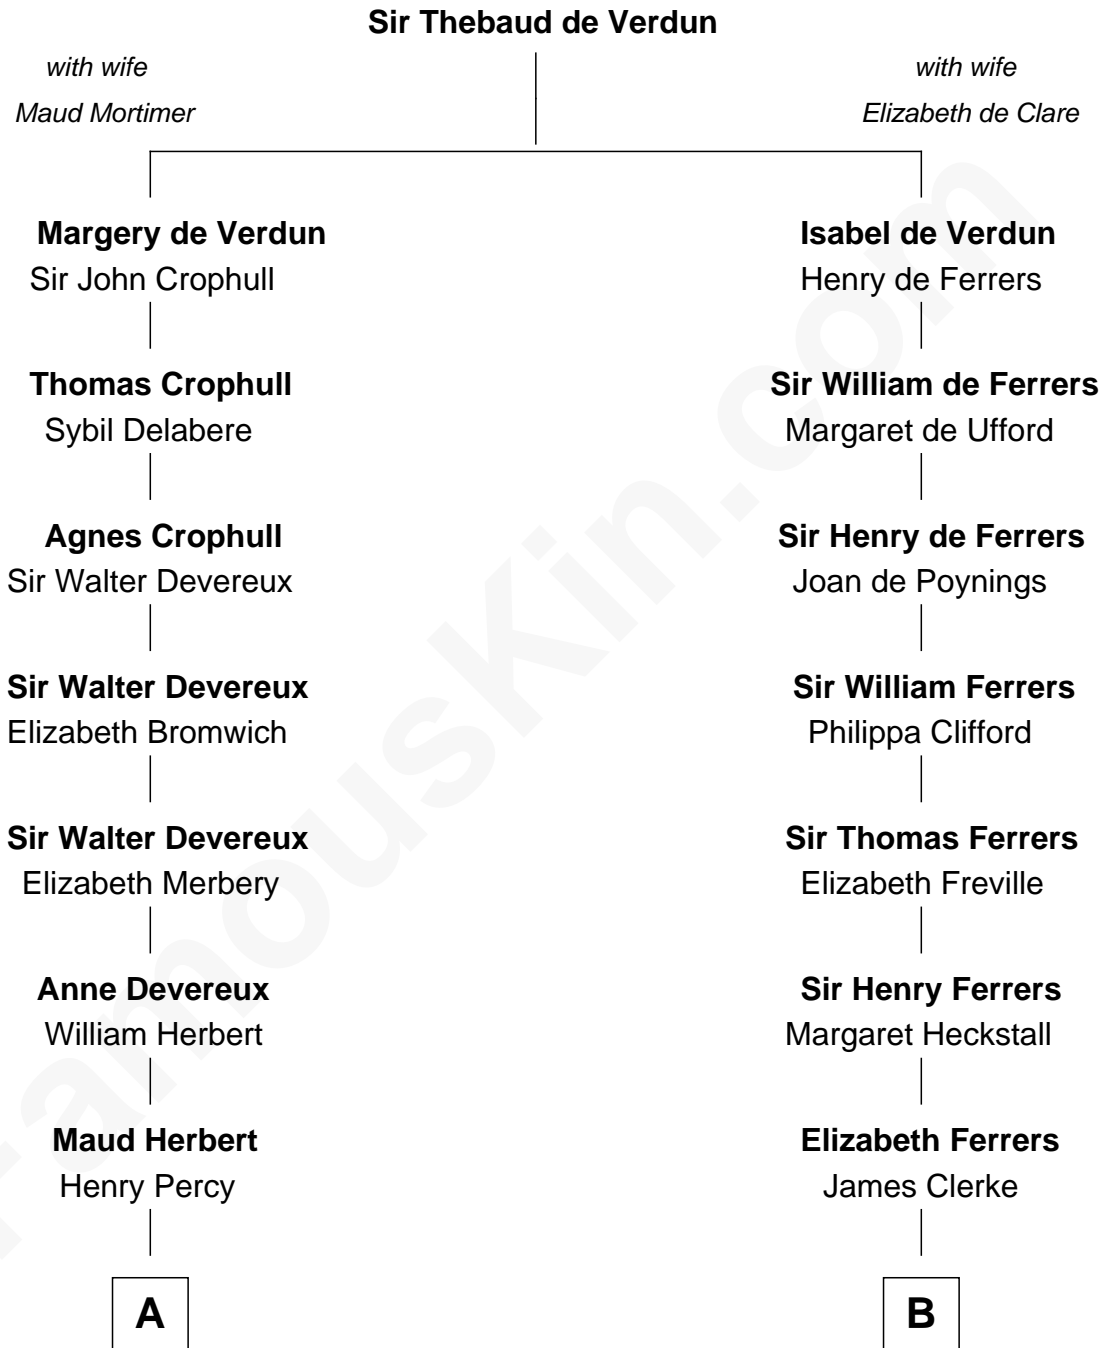

FamousKin.com

Relationship Chart of

John Carroll

Founder of Georgetown University

16th cousin 1 time removed of

Joseph Wharton

Founder of the Wharton School of Business

A

Eleanor Percy
Edward Stafford

Mary Stafford
George Neville

Ursula Neville
Sir Warham St. Leger

Anne St. Leger
Thomas Digges

Sir Dudley Digges
Mary Kempe

Edward Digges
Elizabeth Page

William Digges
Elizabeth Sewall