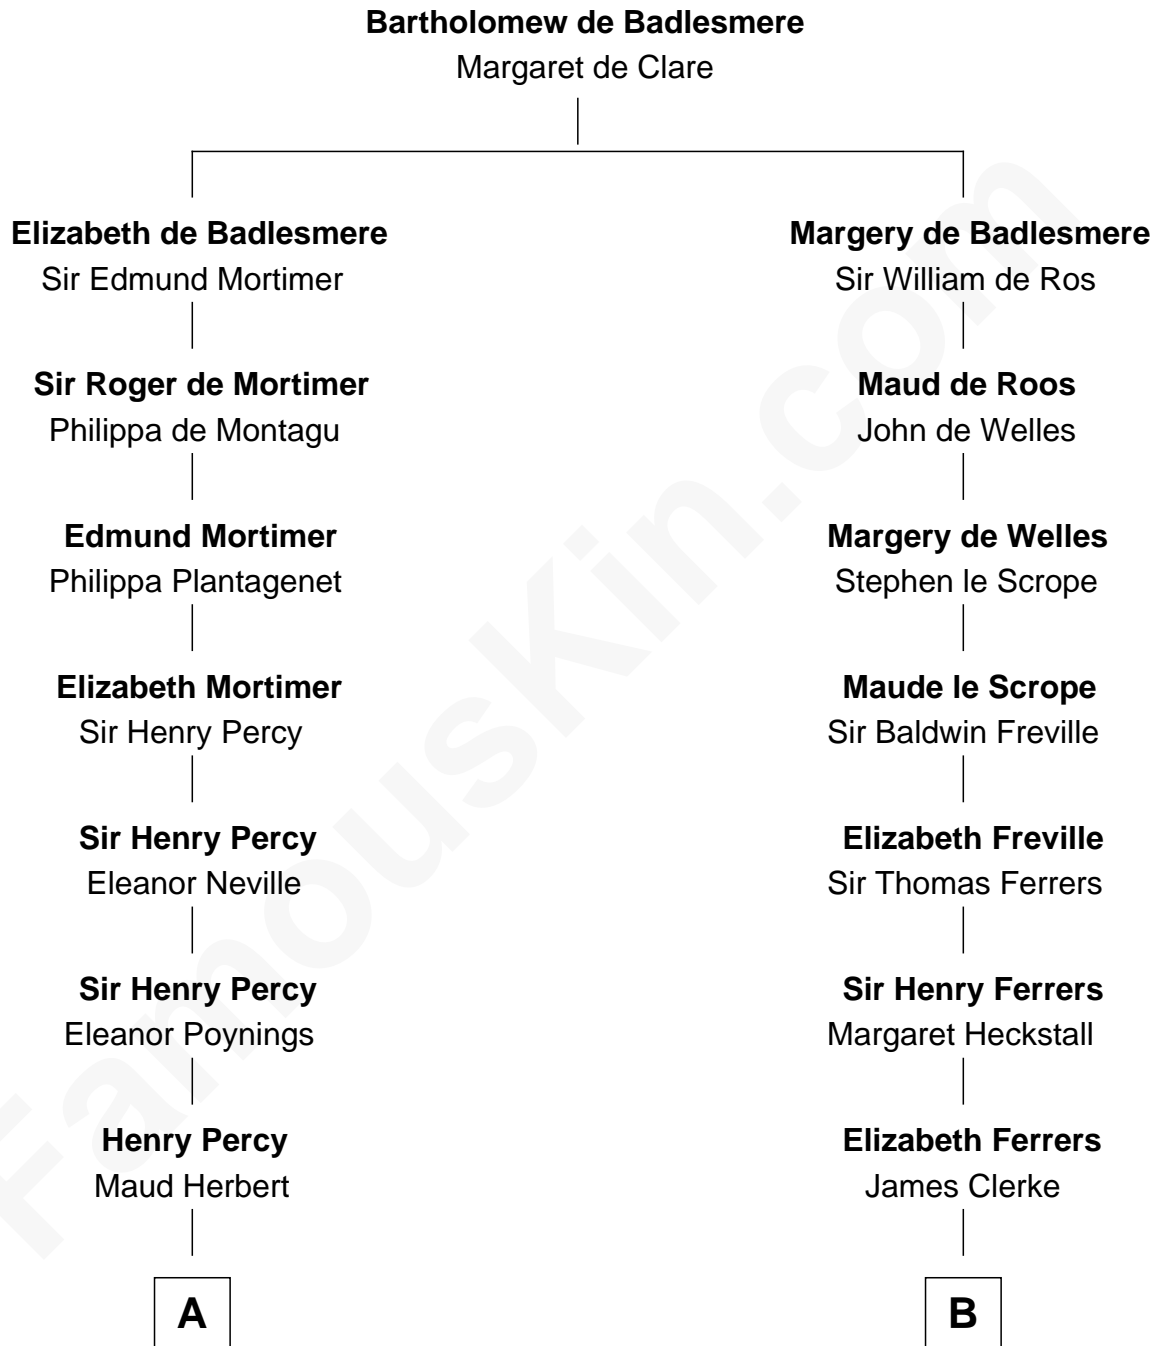

FamousKin.com

Relationship Chart of

John Carroll

Founder of Georgetown University

16th cousin 1 time removed of

Joseph Wharton

Founder of the Wharton School of Business

A

Eleanor Percy
Edward Stafford

Mary Stafford
George Neville

Ursula Neville
Sir Warham St. Leger

Anne St. Leger
Thomas Digges

Sir Dudley Digges
Mary Kempe

Edward Digges
Elizabeth Page

William Digges
Elizabeth Sewall

Anne Digges
Henry Darnall

Eleanor Darnall
Daniel Carroll

John Carroll

Founder, Georgetown University

B

George Clerke
Elizabeth Wilsford

James Clerke
Mary Saxby

William Clerke
Mary Weston

Jeremiah Clarke
Frances Latham

Gov. Walter Clarke
Hannah Scott

Hannah Clarke
Thomas Rodman

Samuel Rodman
Mary Willett

Thomas Rodman
Mary Borden

Hannah Rodman
Samuel Rowland Fisher

Deborah Fisher
William Wharton