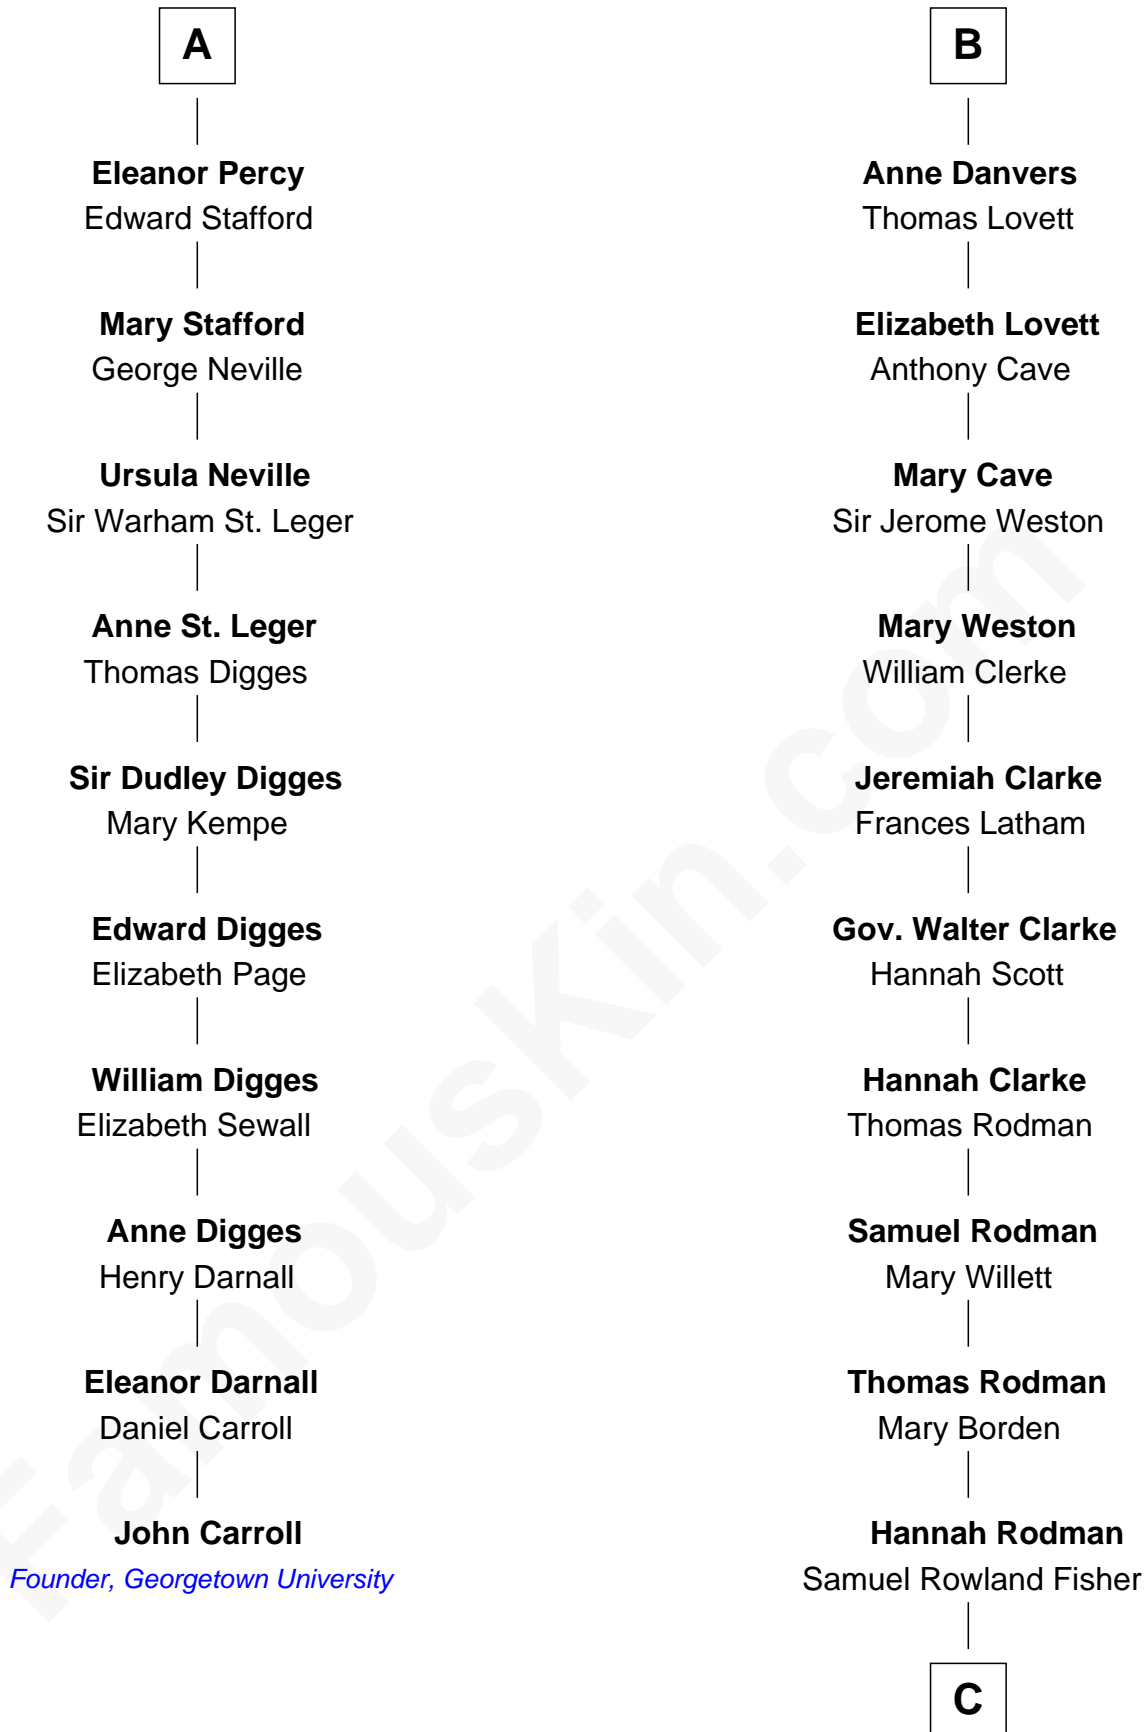

FamousKin.com

Relationship Chart of

John Carroll

Founder of Georgetown University

16th cousin 2 times removed of

Joseph Wharton

Founder of the Wharton School of Business

Sir William de Montagu

Elizabeth de Montfort

William de Montagu
Katherine de Grandison

Philippa de Montagu
Sir Roger de Mortimer

Edmund Mortimer
Philippa Plantagenet

Elizabeth Mortimer
Sir Henry Percy

Sir Henry Percy
Eleanor Neville

Sir Henry Percy
Eleanor Poynings

Henry Percy
Maud Herbert

A

Hawise de Montagu
Sir Roger de Bavent

Joan de Bavent
Sir John Dauntsey

John Dauntsey
Elizabeth Beverley

Joan Dauntsey
Sir John Stradling

Edmund Stradling
Elizabeth Arundell

John Stradling
Alice Langford

Anne Stradling
Sir John Danvers

B

C

Deborah Fisher

William Wharton

Joseph Wharton

Founder, Wharton School of Business