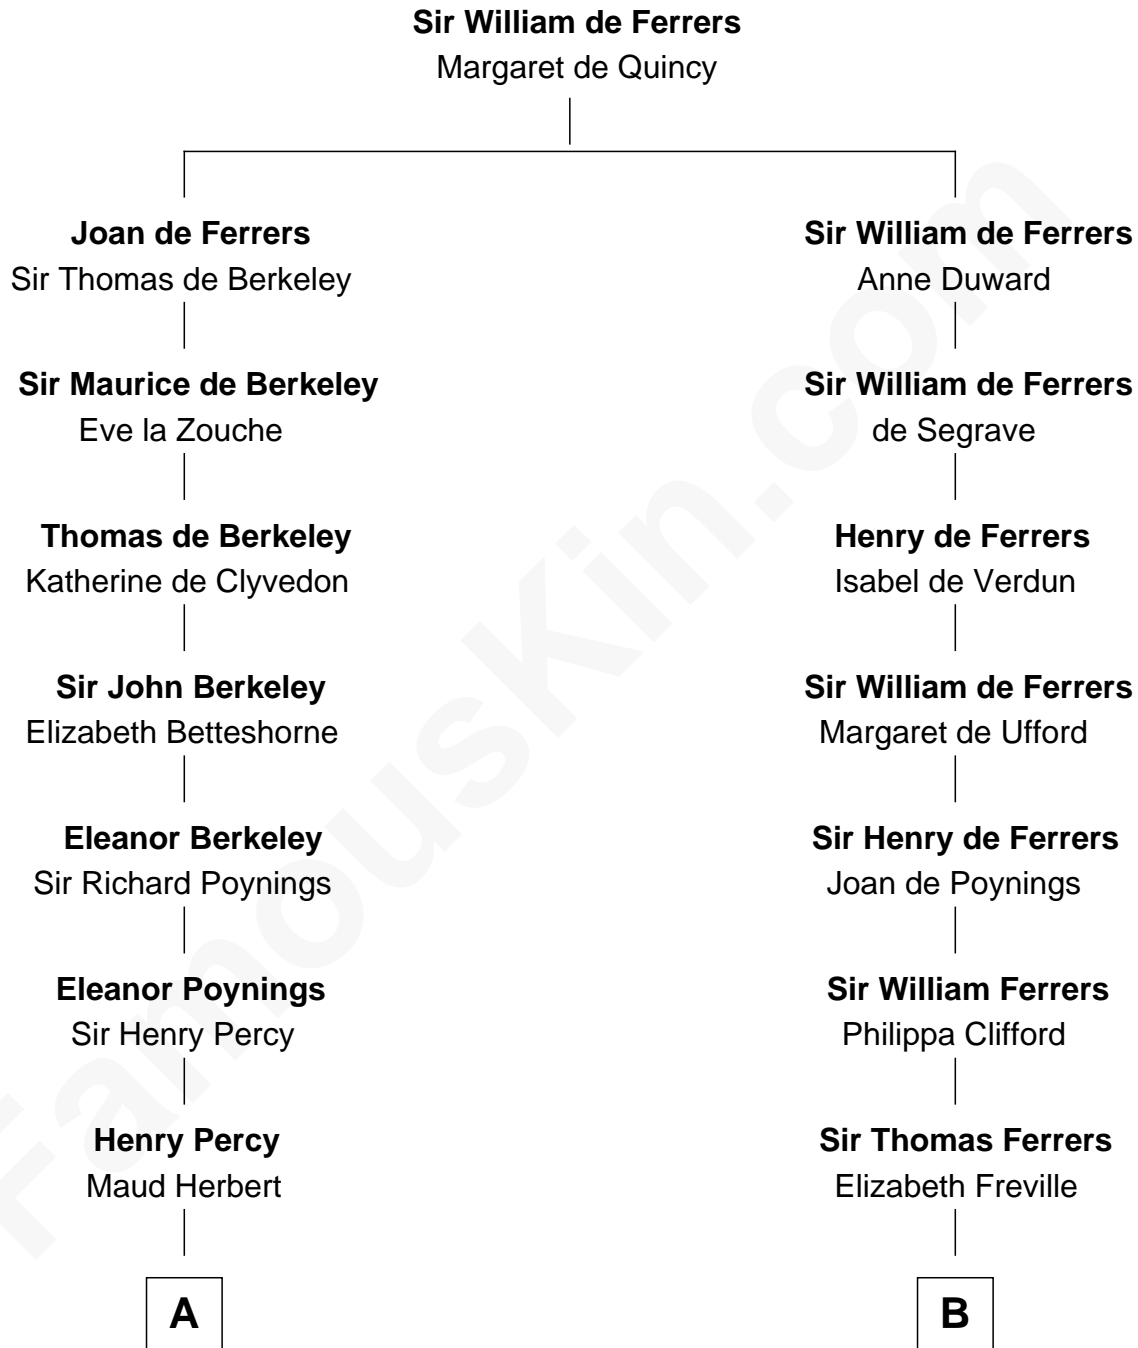

## Relationship Chart of

### John Carroll

Founder of Georgetown University

16th cousin 3 times removed of

### Joseph Wharton

Founder of the Wharton School of Business

**C**

—  
**Hannah Rodman**  
Samuel Rowland Fisher

—  
**Deborah Fisher**  
William Wharton

—  
**Joseph Wharton**  
*Founder, Wharton School of Business*