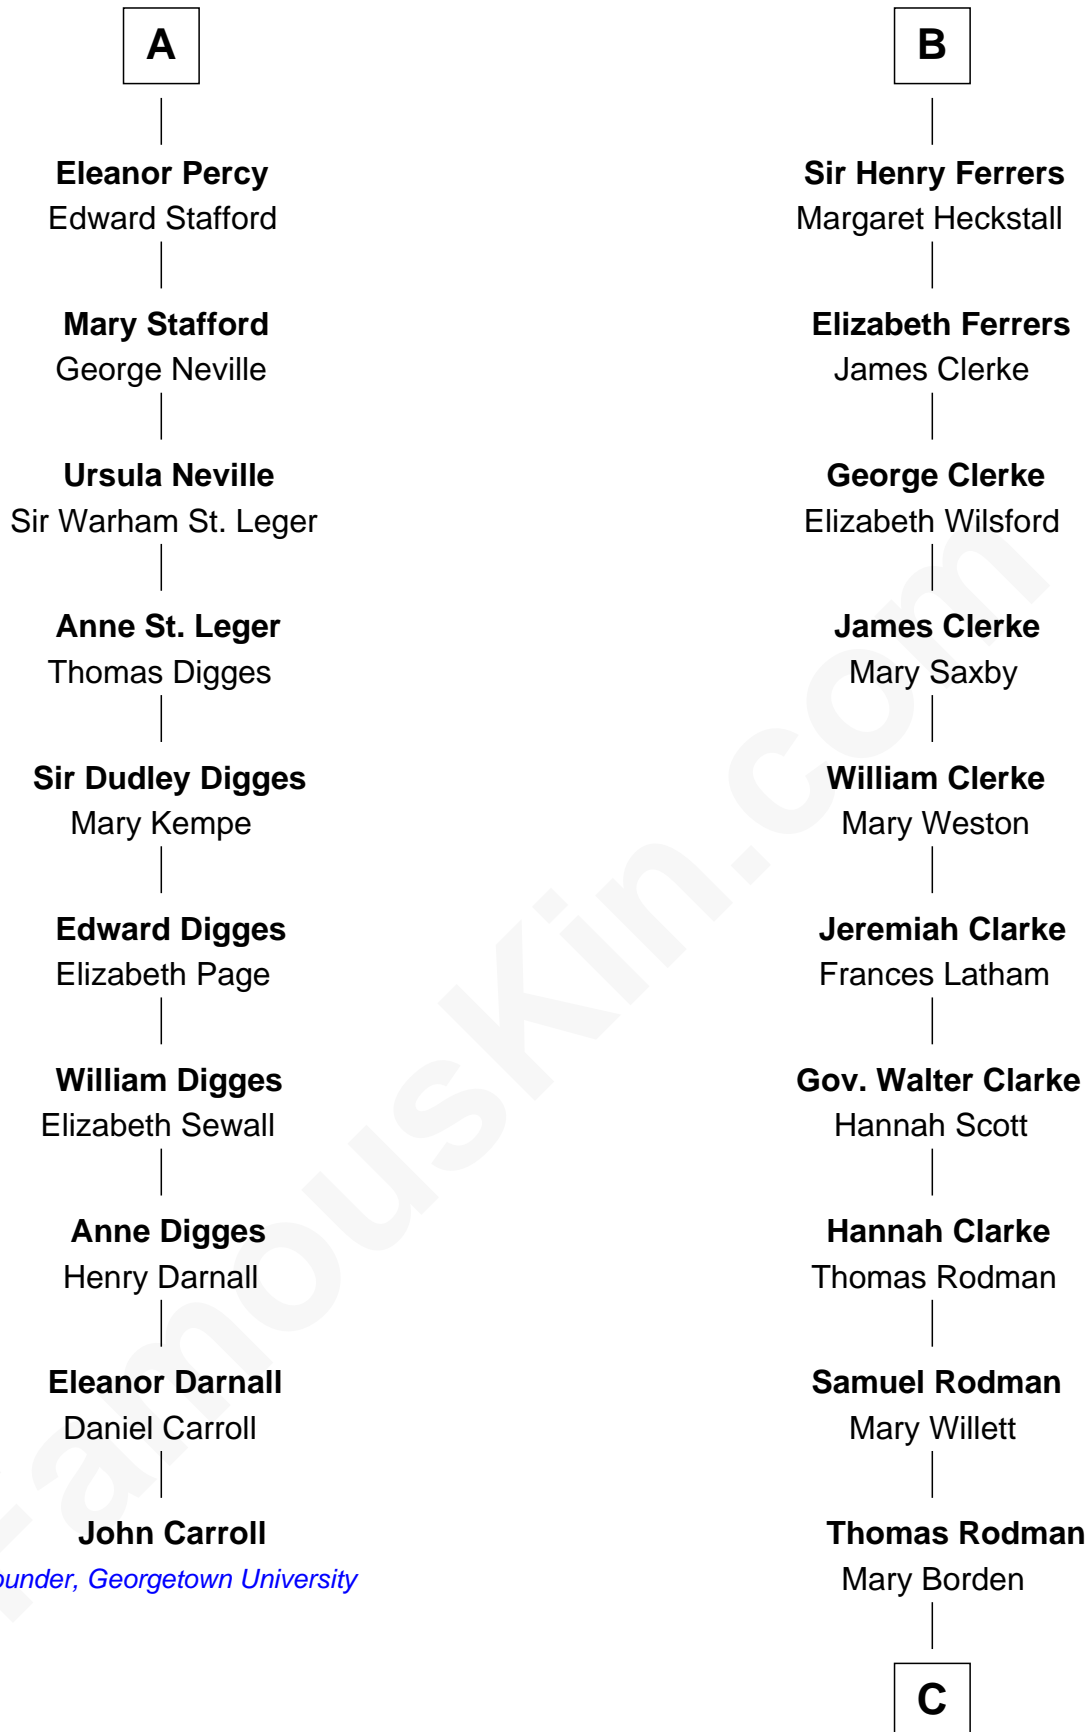

## Relationship Chart of

### John Carroll

Founder of Georgetown University

16th cousin 3 times removed of

### Joseph Wharton

Founder of the Wharton School of Business

**C**

—  
**Hannah Rodman**  
Samuel Rowland Fisher

—  
**Deborah Fisher**  
William Wharton

—  
**Joseph Wharton**  
*Founder, Wharton School of Business*