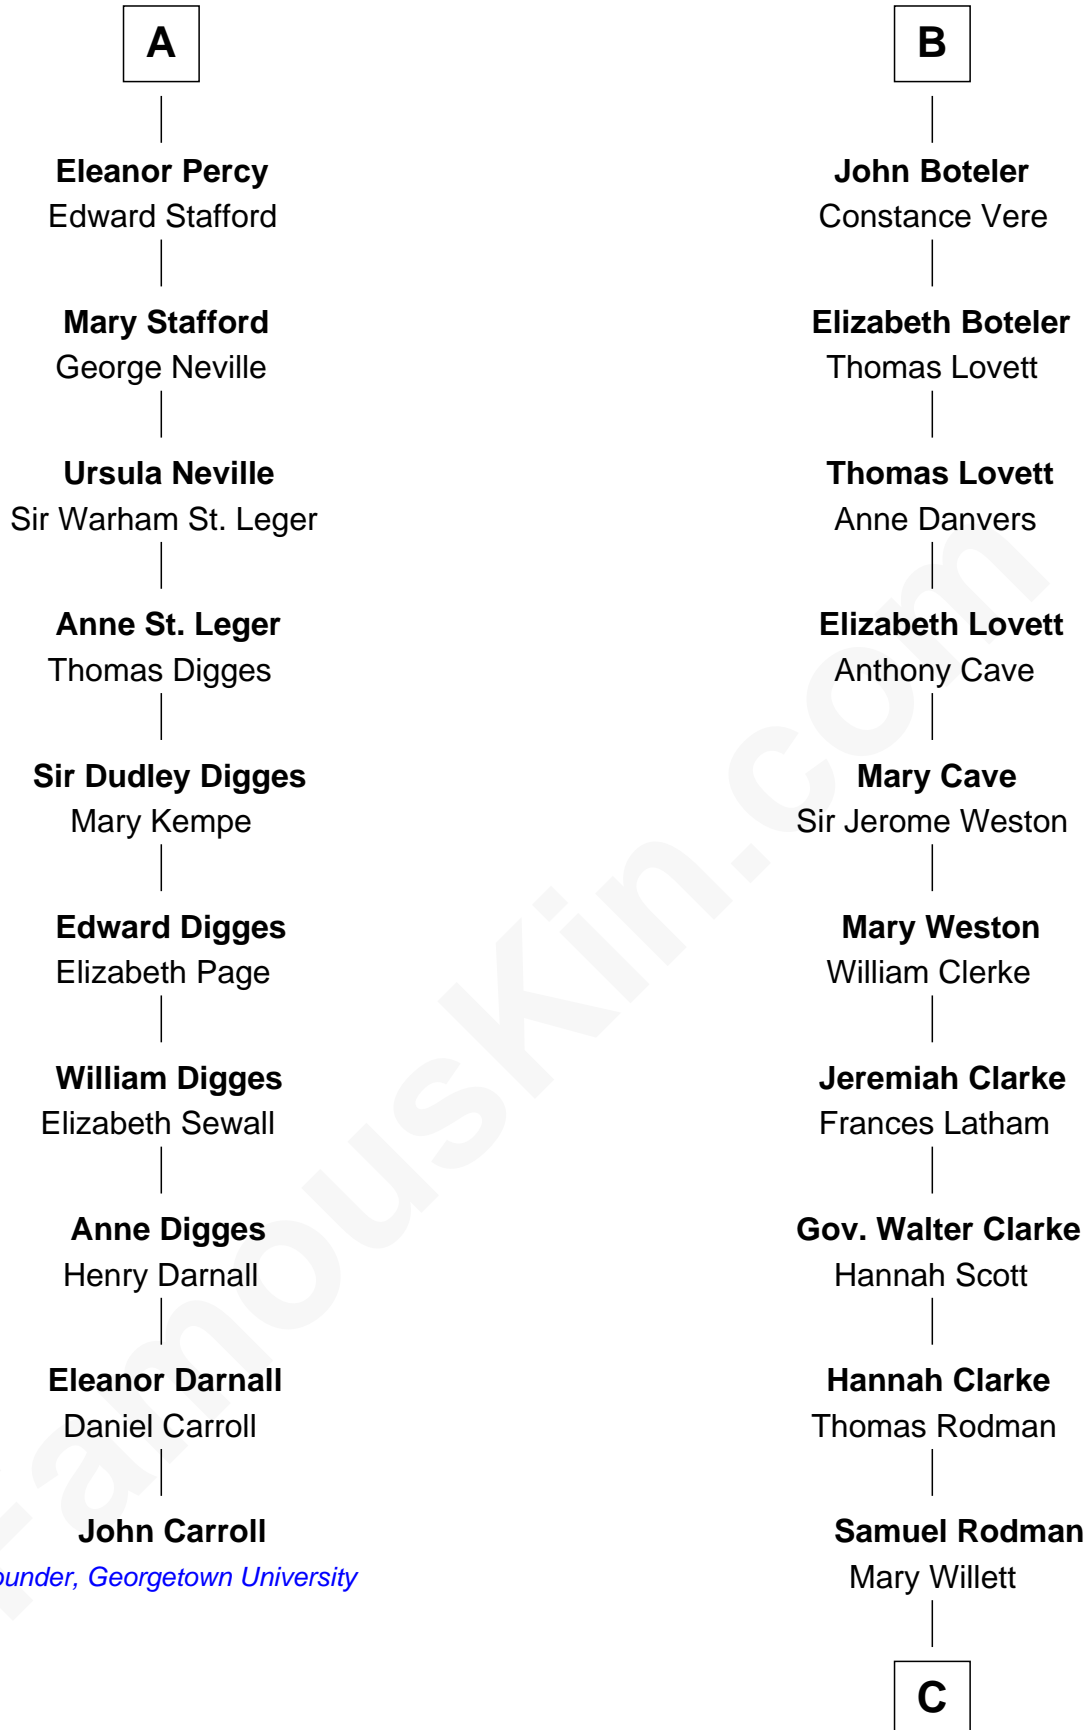

FamousKin.com

Relationship Chart of

John Carroll

Founder of Georgetown University

16th cousin 4 times removed of

Joseph Wharton

Founder of the Wharton School of Business

Sir William de Cantilupe

Eve de Braiose

C

Thomas Rodman

Mary Borden

Hannah Rodman

Samuel Rowland Fisher

Deborah Fisher

William Wharton