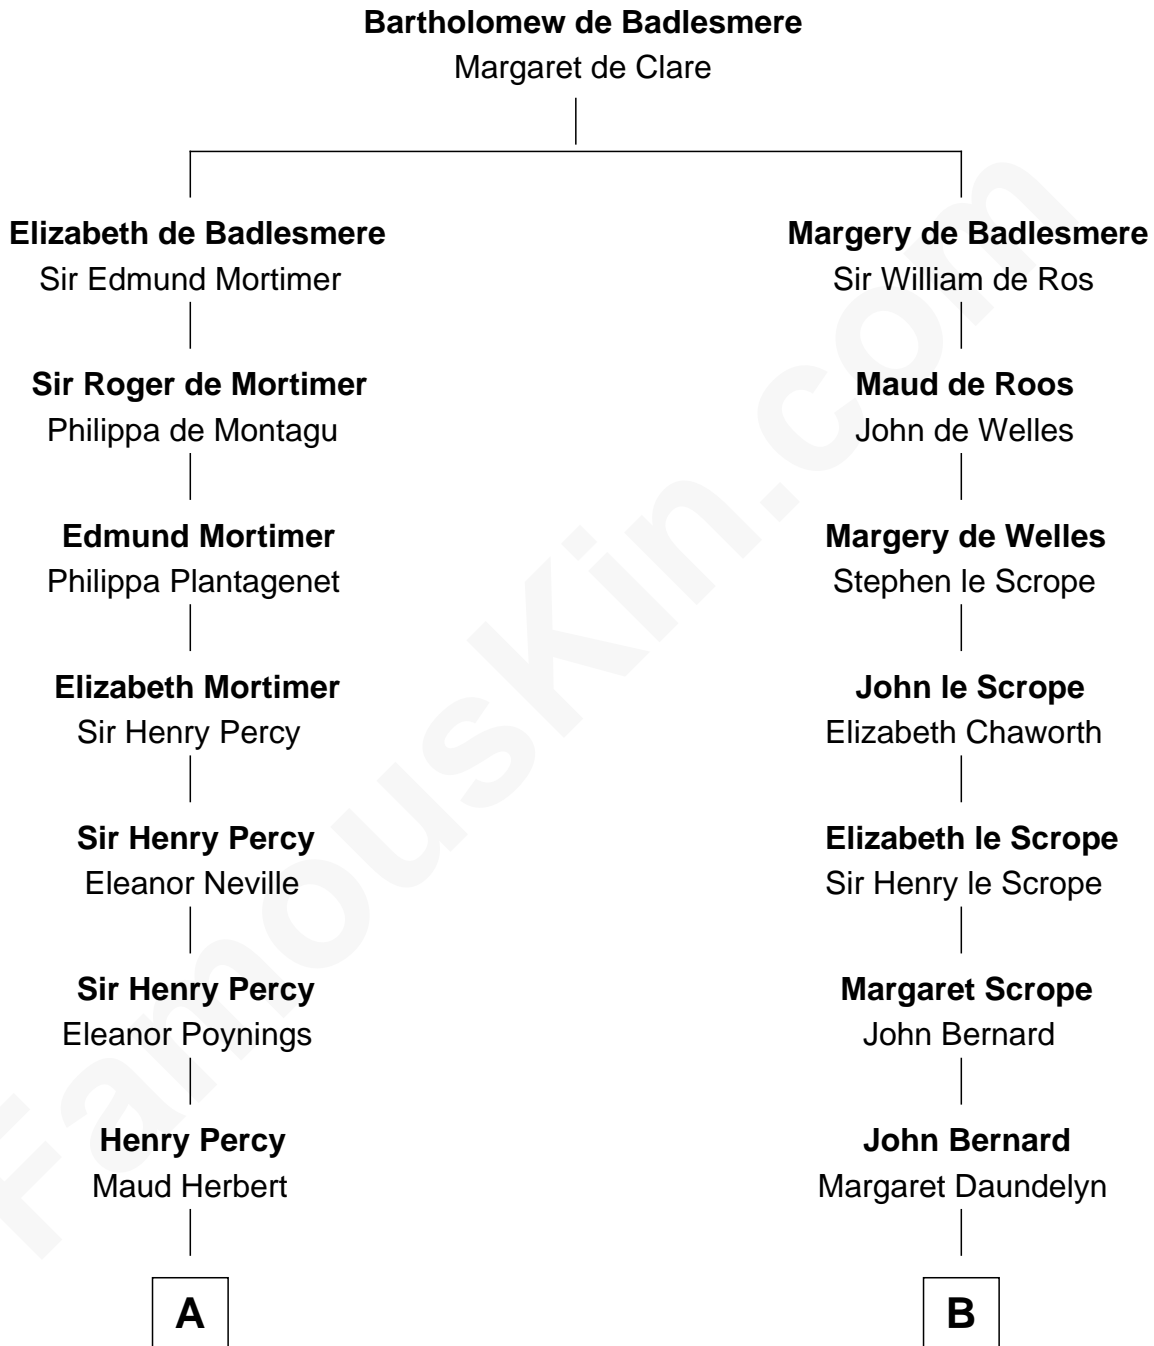

FamousKin.com

Relationship Chart of

John Carroll

Founder of Georgetown University

14th cousin 2 times removed of

Benjamin Harrison V

Signer of the Declaration of Independence

A

Eleanor Percy
Edward Stafford

Mary Stafford
George Neville

Ursula Neville
Sir Warham St. Leger

Anne St. Leger
Thomas Digges

Sir Dudley Digges
Mary Kempe

Edward Digges
Elizabeth Page

William Digges
Elizabeth Sewall

Anne Digges
Henry Darnall

Eleanor Darnall
Daniel Carroll

John Carroll

Founder, Georgetown University

B

John Bernard
Cecily Muscote

Francis Bernard
Alice Hazlewood

Elizabeth Bernard
Thomas Harrison