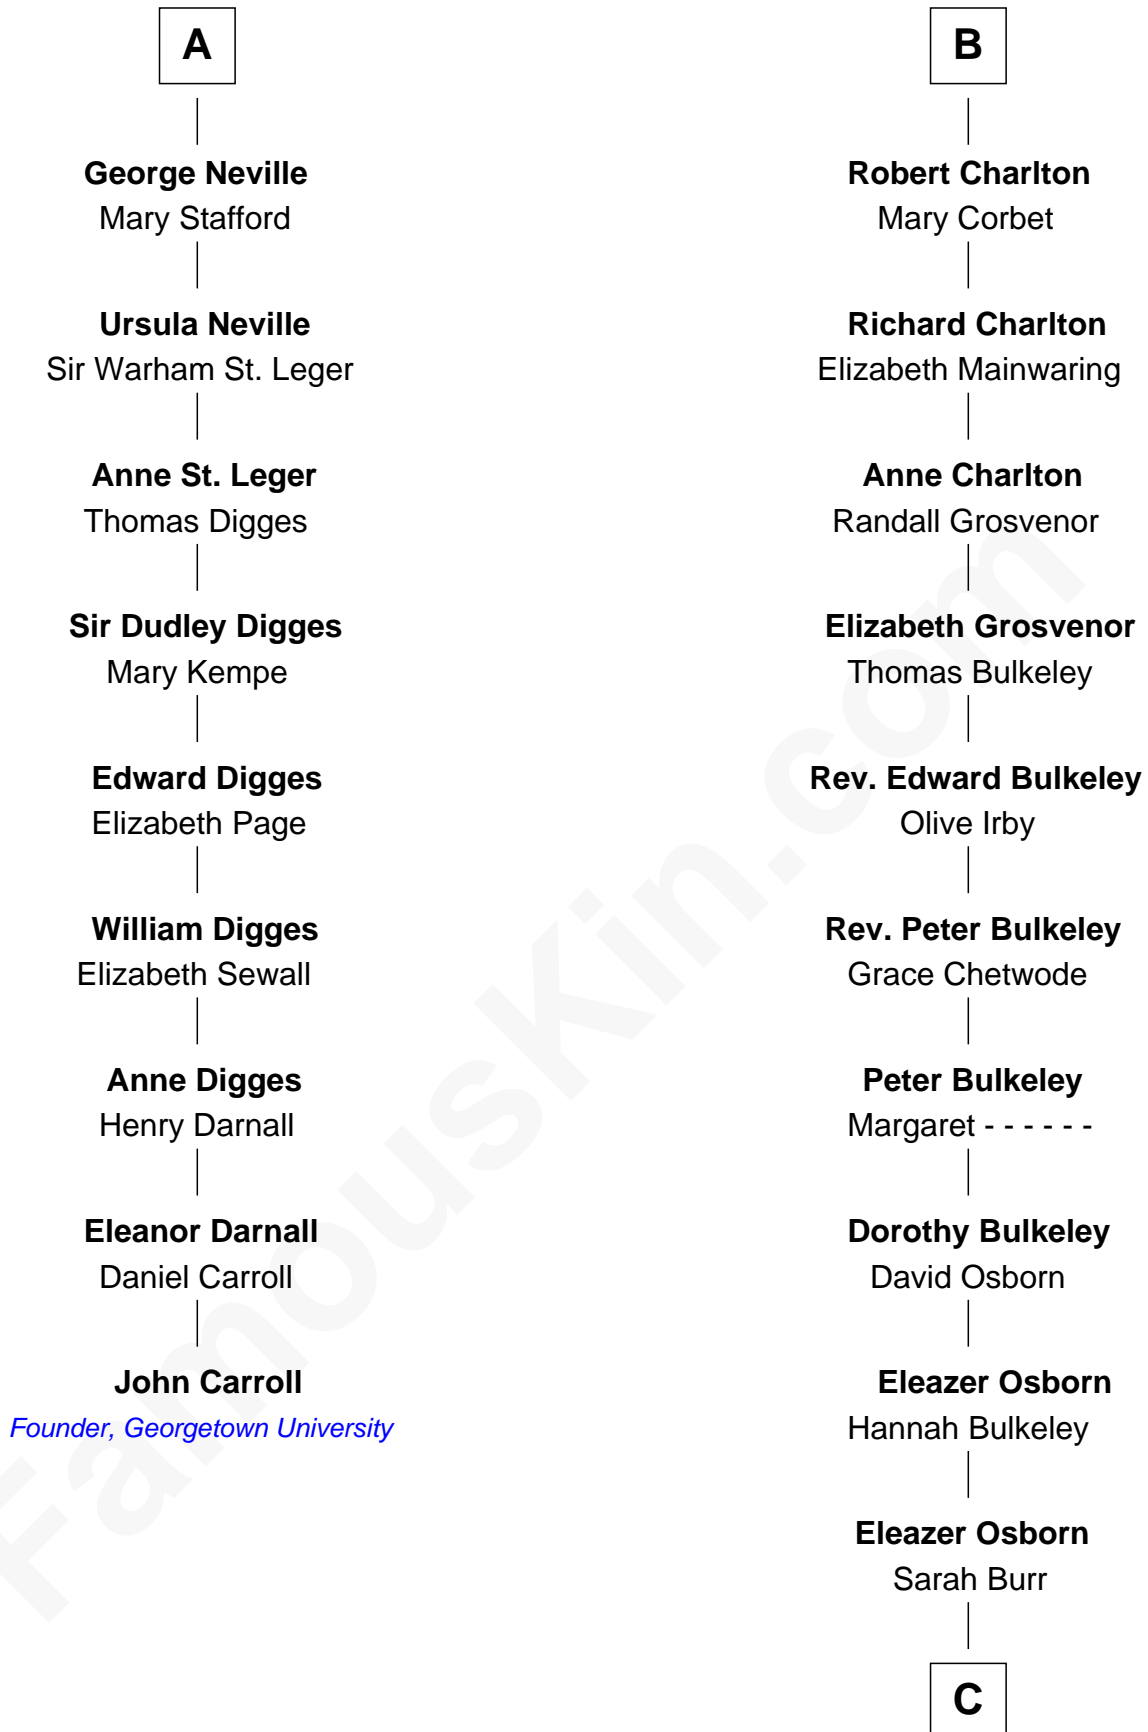

# FamousKin.com Relationship Chart of

**John Carroll**

*Founder of Georgetown University*

15th cousin 4 times removed of

**Jay Gould**

*American Railroad "Robber Baron"*

**C**

—  
**Anna Osborn**  
Abraham Gould

—  
**John Burr Gould**  
Mary More

—  
**Jay Gould**  
*"Robber Baron"*

FamousKin.com