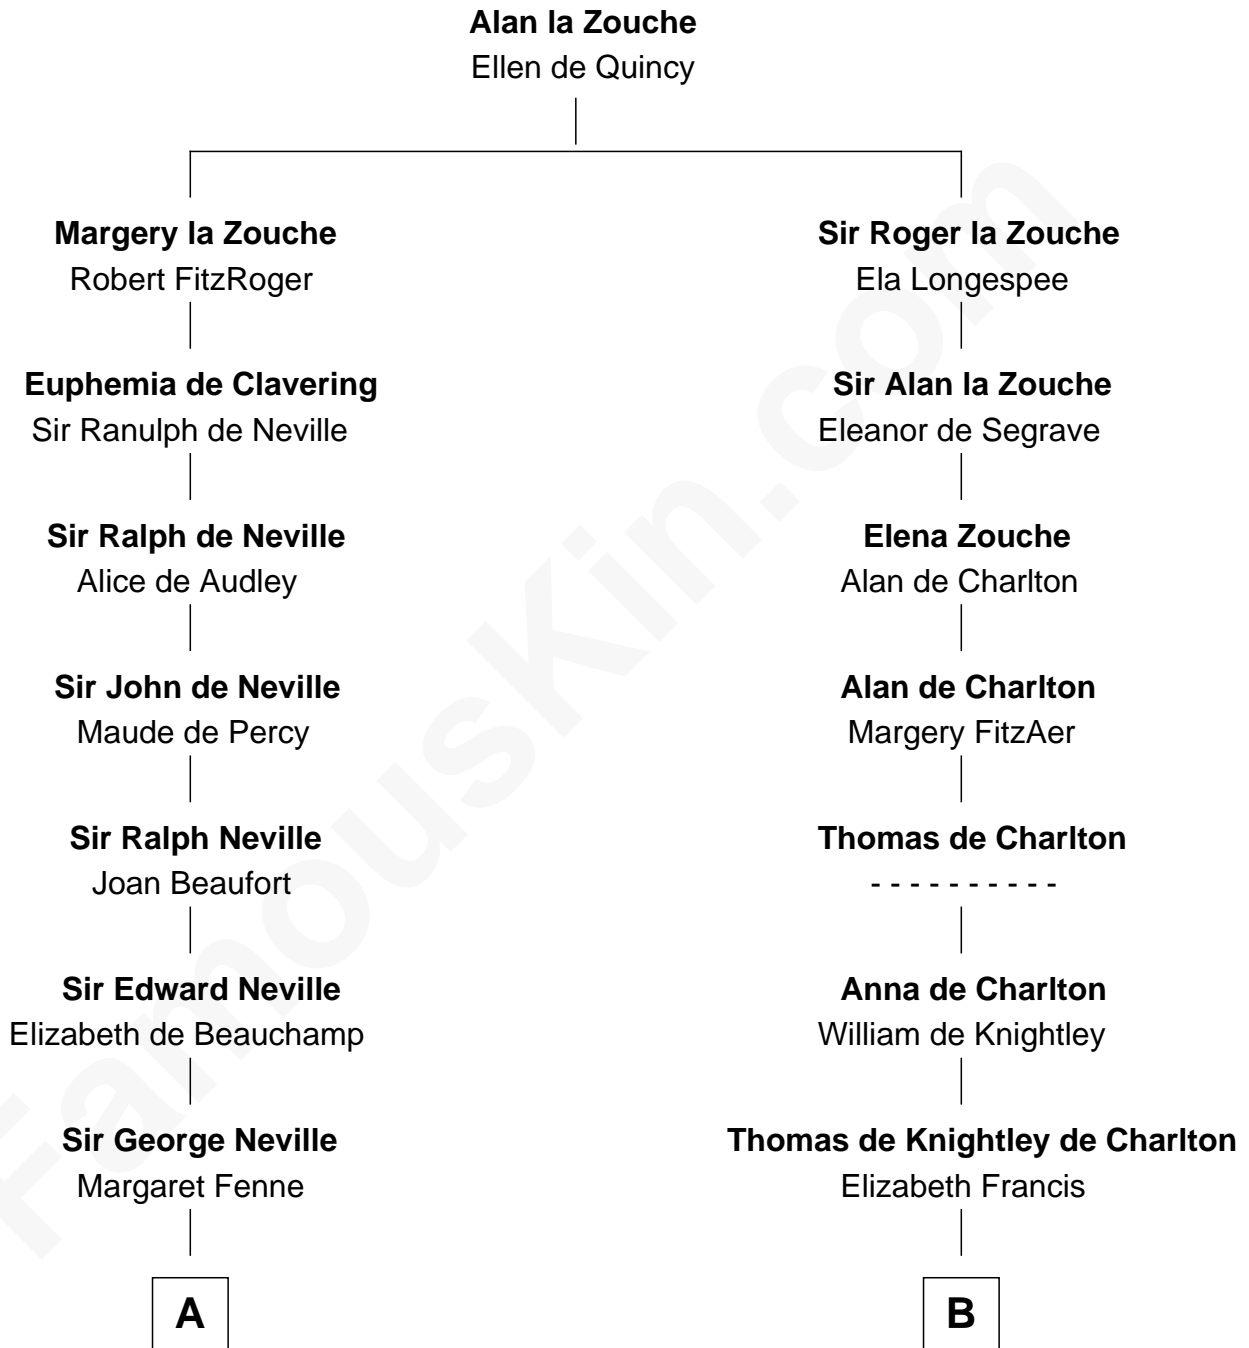

# FamousKin.com Relationship Chart of

**John Carroll**

*Founder of Georgetown University*

15th cousin 4 times removed of

**Jay Gould**

*American Railroad "Robber Baron"*

**C**

—  
**Anna Osborn**  
Abraham Gould

—  
**John Burr Gould**  
Mary More

—  
**Jay Gould**  
*"Robber Baron"*

FamousKin.com