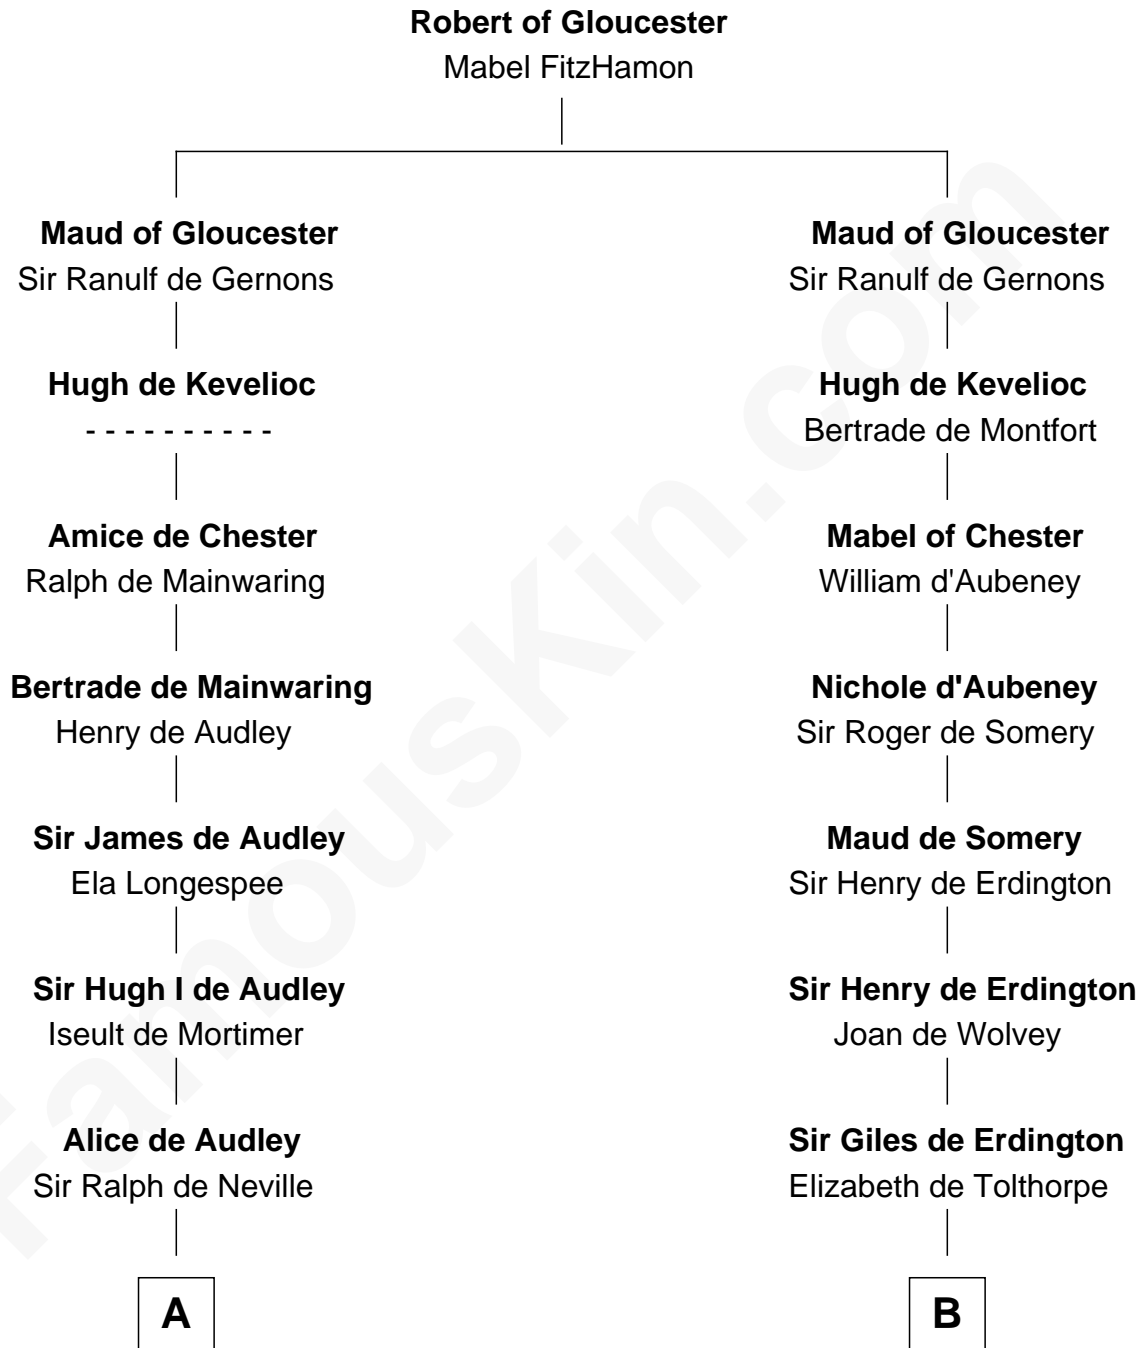

FamousKin.com

Relationship Chart of

John Carroll

Founder of Georgetown University

19th cousin 2 times removed of

Jay Gould

American Railroad "Robber Baron"

C

Anne Digges
Henry Darnall

Eleanor Darnall
Daniel Carroll

John Carroll
Founder, Georgetown University

D

Eleazer Osborn
Hannah Bulkeley

Eleazer Osborn
Sarah Burr

Anna Osborn
Abraham Gould

John Burr Gould
Mary More

Jay Gould
"Robber Baron"

FamousKin.com