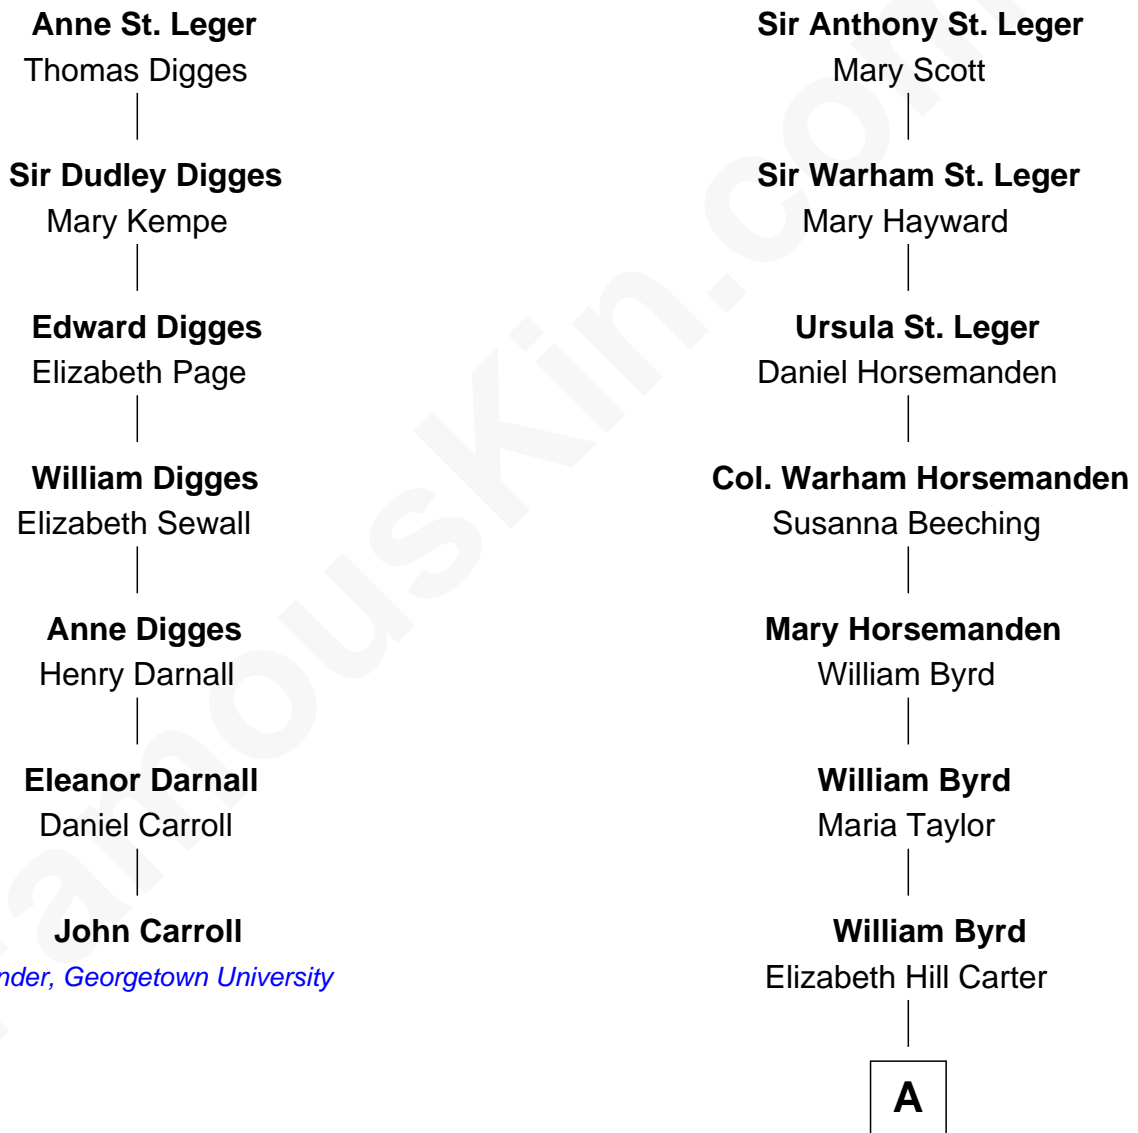

# FamousKin.com Relationship Chart of

**John Carroll**

*Founder of Georgetown University*

6th cousin 5 times removed of

**Harry F. Byrd**

*50th Governor of Virginia*

**Sir Warham St. Leger**

Ursula Neville

**A**

**Thomas Taylor Byrd**

Mary Armistead

**Richard Evelyn Byrd**

Anne Harrison

**Col. William Byrd**

Jane Meriwether Rivers

**Richard Evelyn Byrd**

Eleanor Bolling Flood

**Harry F. Byrd**

*50th Governor of Virginia*

FamousKin.com