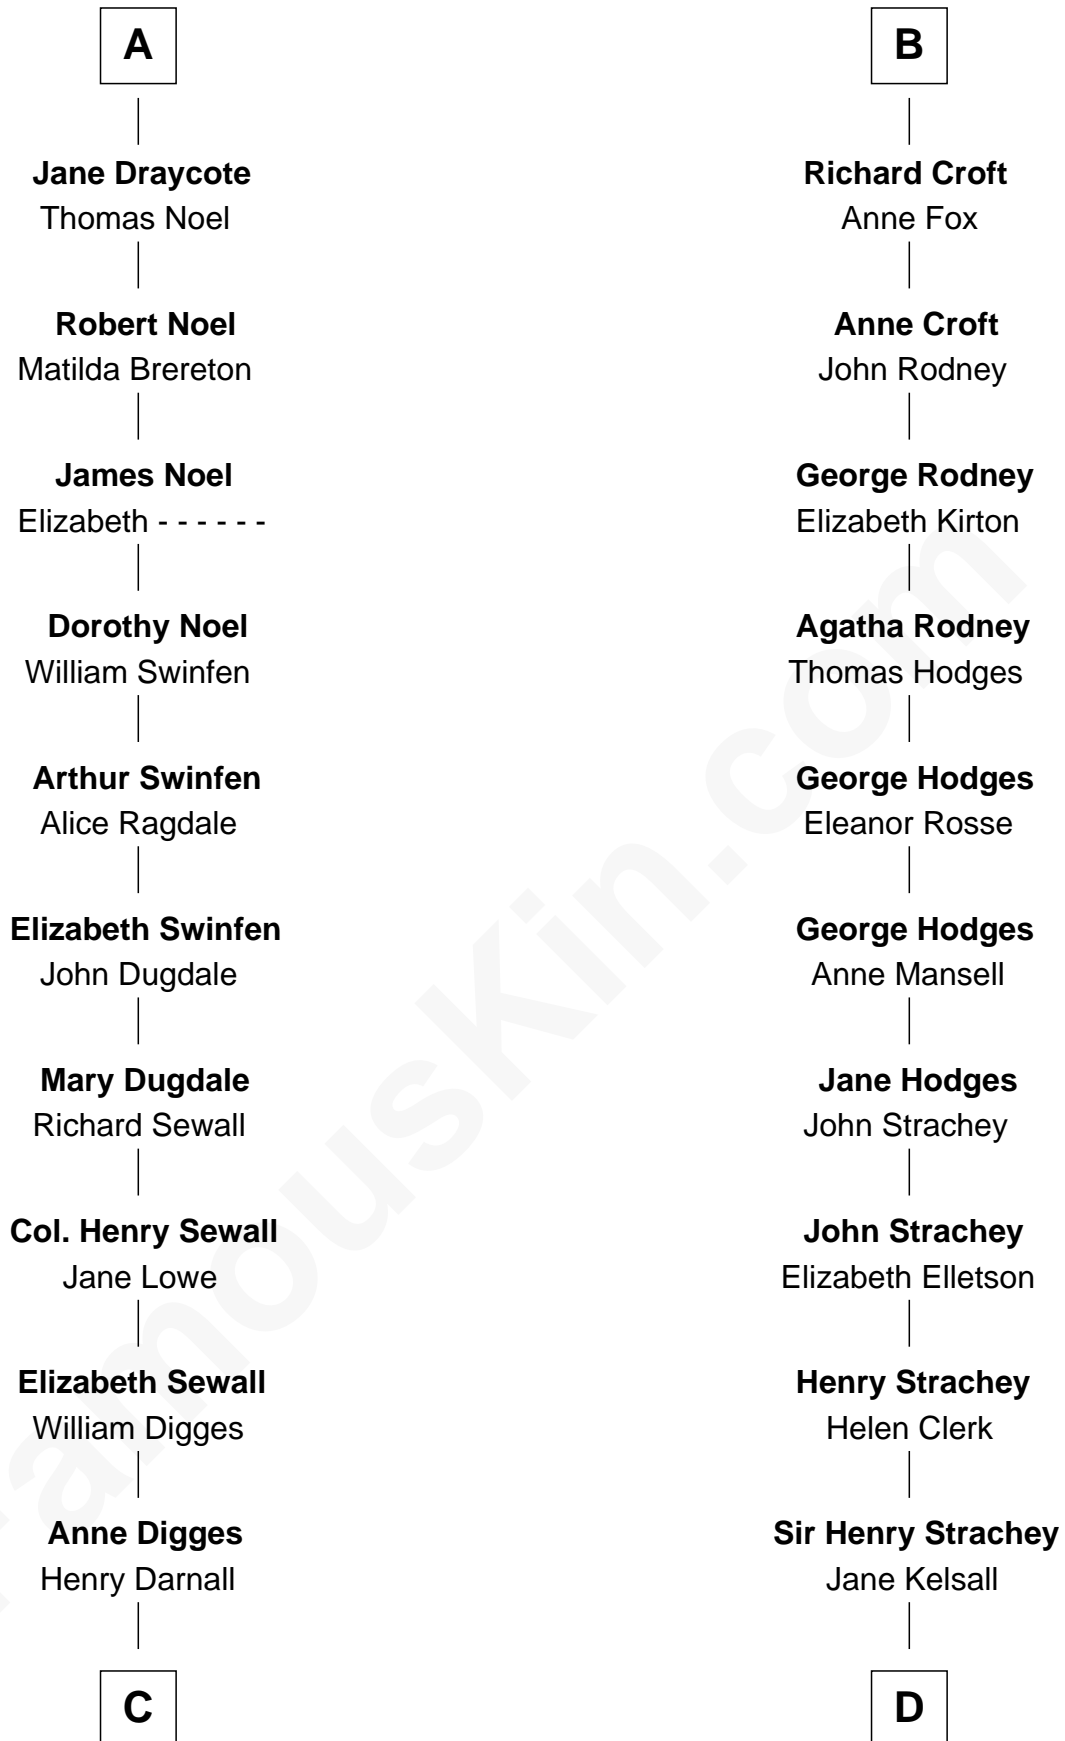

FamousKin.com

Relationship Chart of

John Carroll

Founder of Georgetown University

18th cousin 1 time removed of

Lytton Strachey

Author and Co-Founder of Bloomsbury Group

Sir Roger de Somery

Nichole d'Aubenev

C

Eleanor Darnall

Daniel Carroll

John Carroll

Founder, Georgetown University

D

Edward Strachey