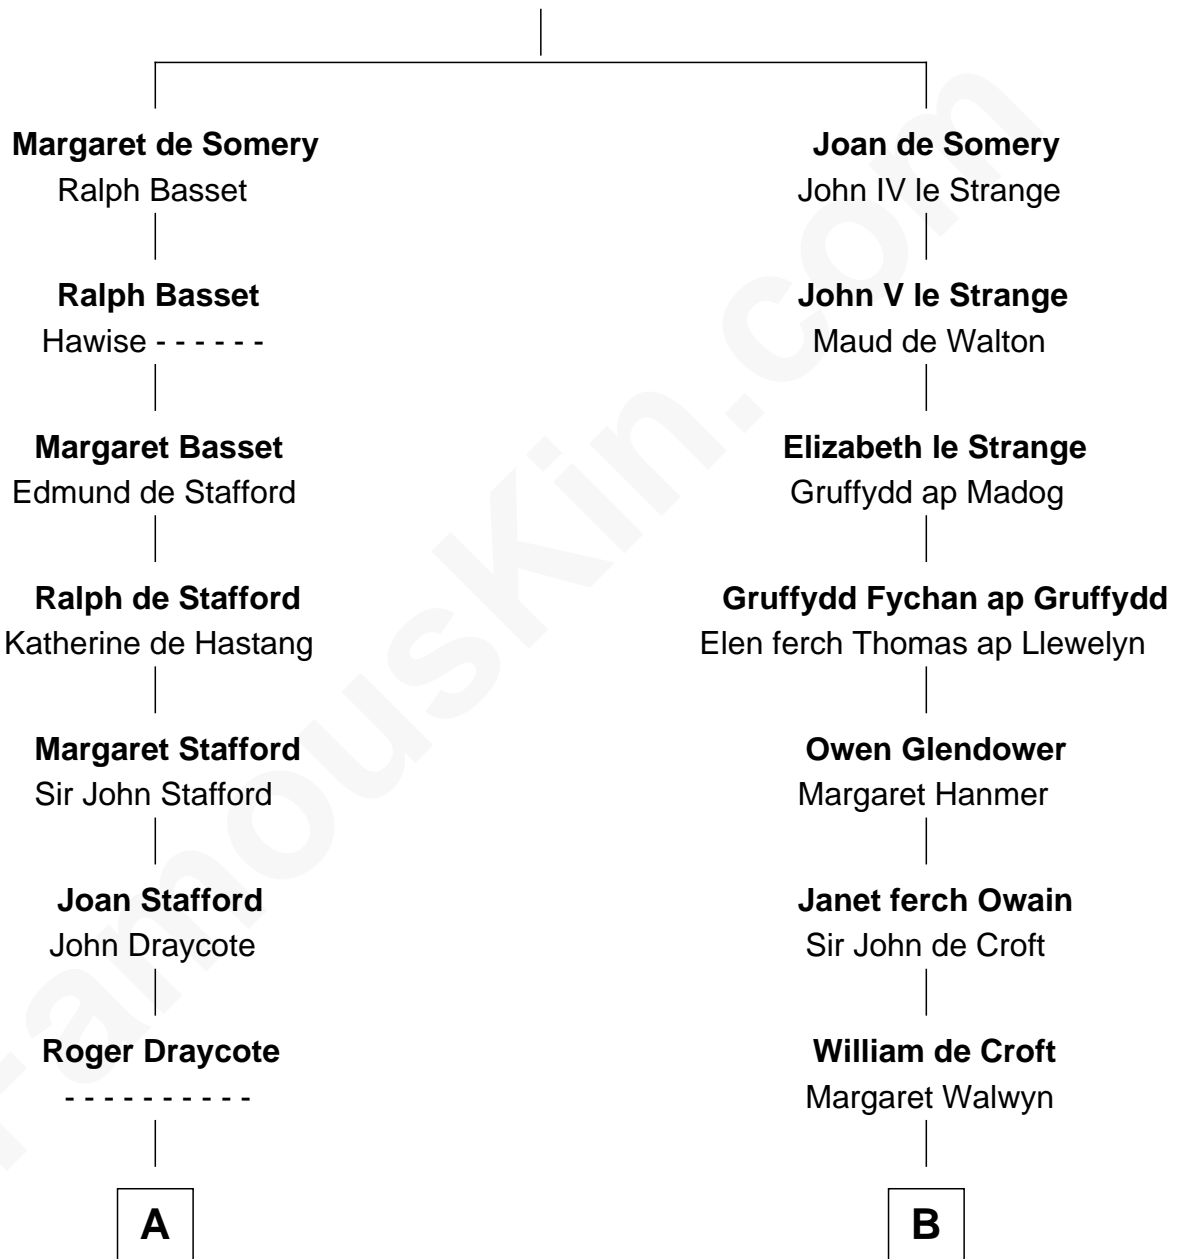

FamousKin.com

Relationship Chart of

John Carroll

Founder of Georgetown University

18th cousin 1 time removed of

Lytton Strachey

Author and Co-Founder of Bloomsbury Group

Sir Roger de Somery

Nichole d'Aubenev

C

Eleanor Darnall

Daniel Carroll

John Carroll

Founder, Georgetown University

D

Edward Strachey

Julia Woodburn Kirkpatrick

Sir Richard Strachey

Jane Maria Grant

Lytton Strachey

British Author

FamousKin.com