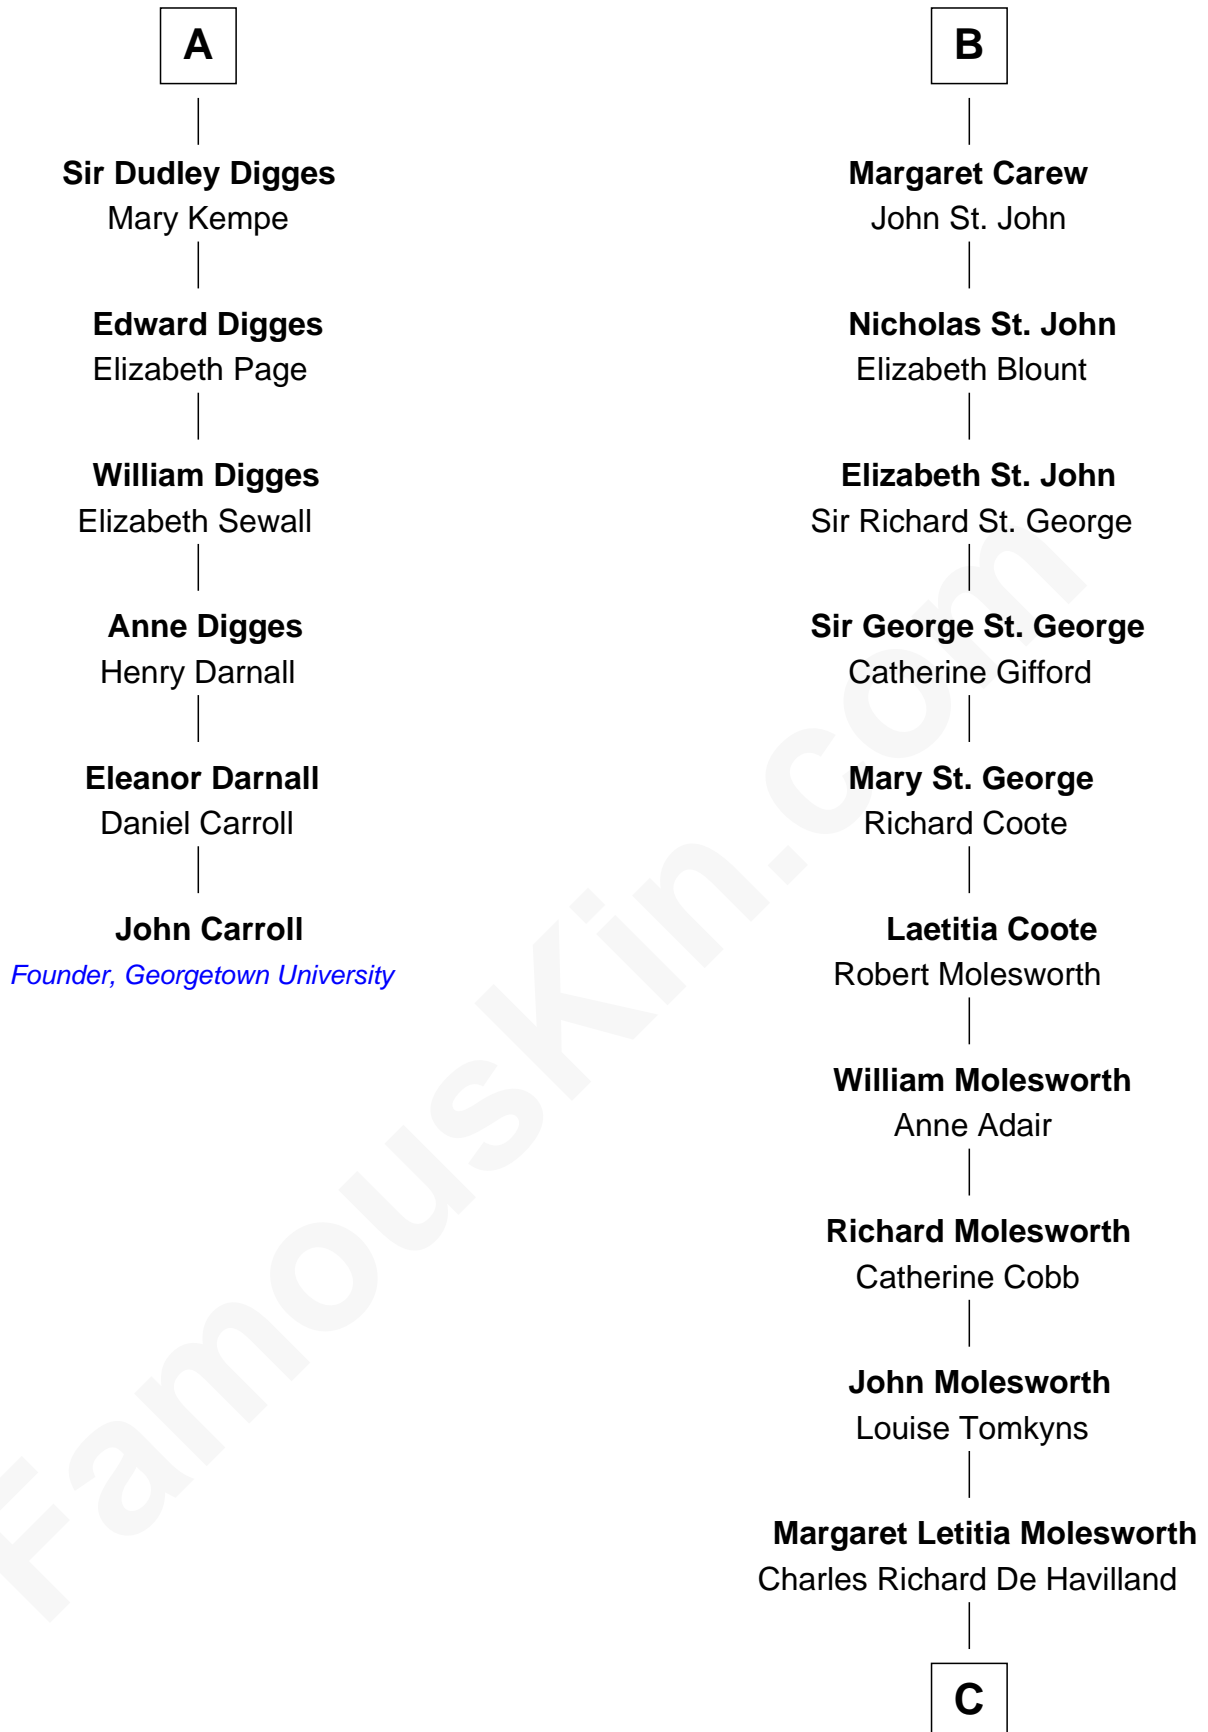

# FamousKin.com Relationship Chart of

**John Carroll**

*Founder of Georgetown University*

12th cousin 6 times removed of

**Olivia De Havilland**

*Movie Actress*

C

Walter Augustus De Havilland

Lillian Augusta Ruse

Olivia De Havilland

*Movie Actress*

FamousKin.com