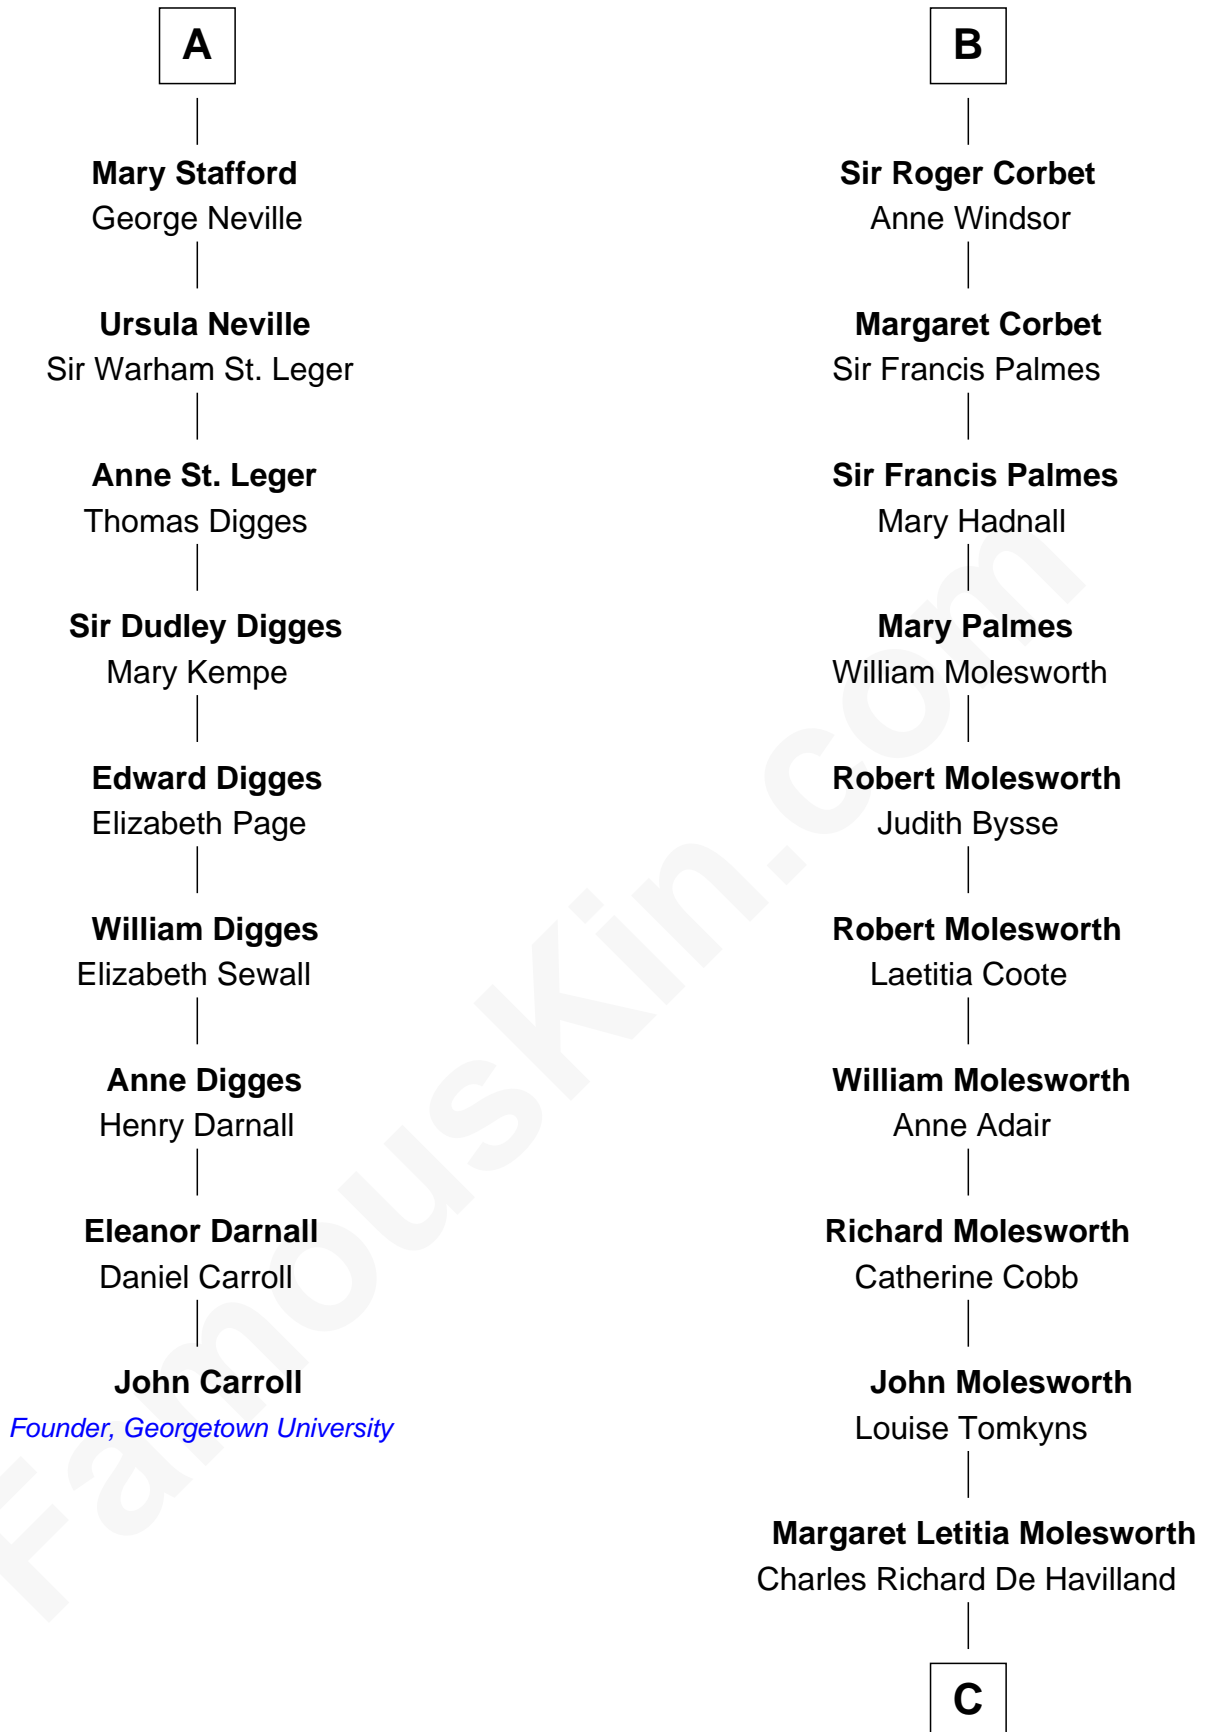

# FamousKin.com Relationship Chart of

**John Carroll**

*Founder of Georgetown University*

15th cousin 3 times removed of

**Olivia De Havilland**

*Movie Actress*

**Henry Plantagenet**  
Maud de Chaworth

**Mary Plantagenet**  
Henry de Percy

**Sir Henry Percy**  
Margaret de Neville

**Sir Henry Percy**  
Elizabeth Mortimer

**Sir Henry Percy**  
Eleanor Neville

**Sir Henry Percy**  
Eleanor Poynings

**Henry Percy**  
Maud Herbert

**Eleanor Percy**  
Edward Stafford

**A**

**Eleanor Plantagenet**  
Richard Fitzalan

**Sir Richard Fitzalan**  
Elizabeth de Bohun

**Joan Fitzalan**  
Sir William Beauchamp

**Joan Beauchamp**  
James Butler

**Elizabeth Butler**  
John Talbot

**Ann Talbot**  
Sir Henry Vernon

**Elizabeth Vernon**  
Sir Robert Corbet

**B**

C

Walter Augustus De Havilland

Lillian Augusta Ruse

Olivia De Havilland

*Movie Actress*