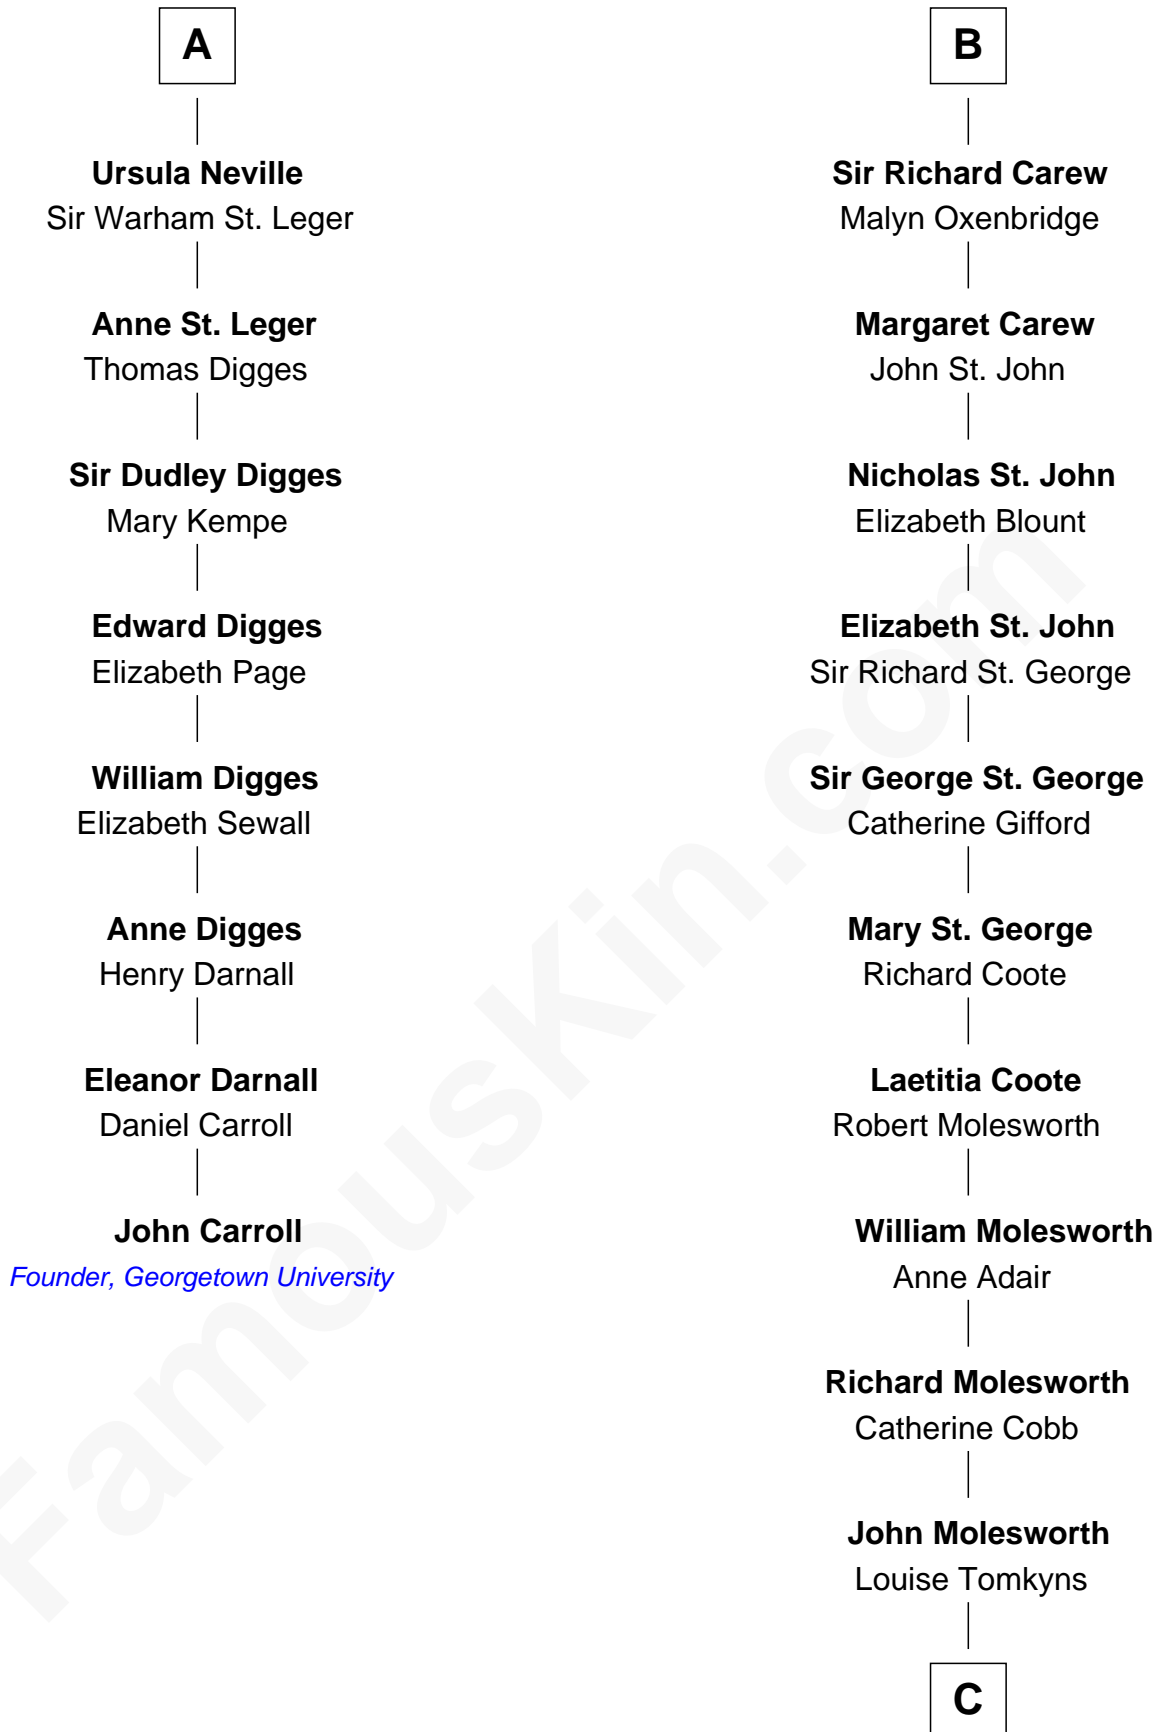

# FamousKin.com Relationship Chart of

**John Carroll**

*Founder of Georgetown University*

14th cousin 5 times removed of

**Olivia De Havilland**

*Movie Actress*

**Sir Maurice de Berkeley**

Eve la Zouche

Sir Robert de Clifford

**Sir Roger de Clifford**

Maud de Beauchamp

**Katherine de Clifford**

Sir Ralph de Greystoke

**Maud de Greystoke**

Eudo de Welles

**Sir Lionel de Welles**

Joan de Waterton

**Eleanor de Welles**

Sir Thomas Hoo

**Eleanor Hoo**

James Carew

**B**

**C**

**Margaret Letitia Molesworth**  
Charles Richard De Havilland

**Walter Augustus De Havilland**  
Lillian Augusta Ruse

**Olivia De Havilland**  
*Movie Actress*

FamousKin.com