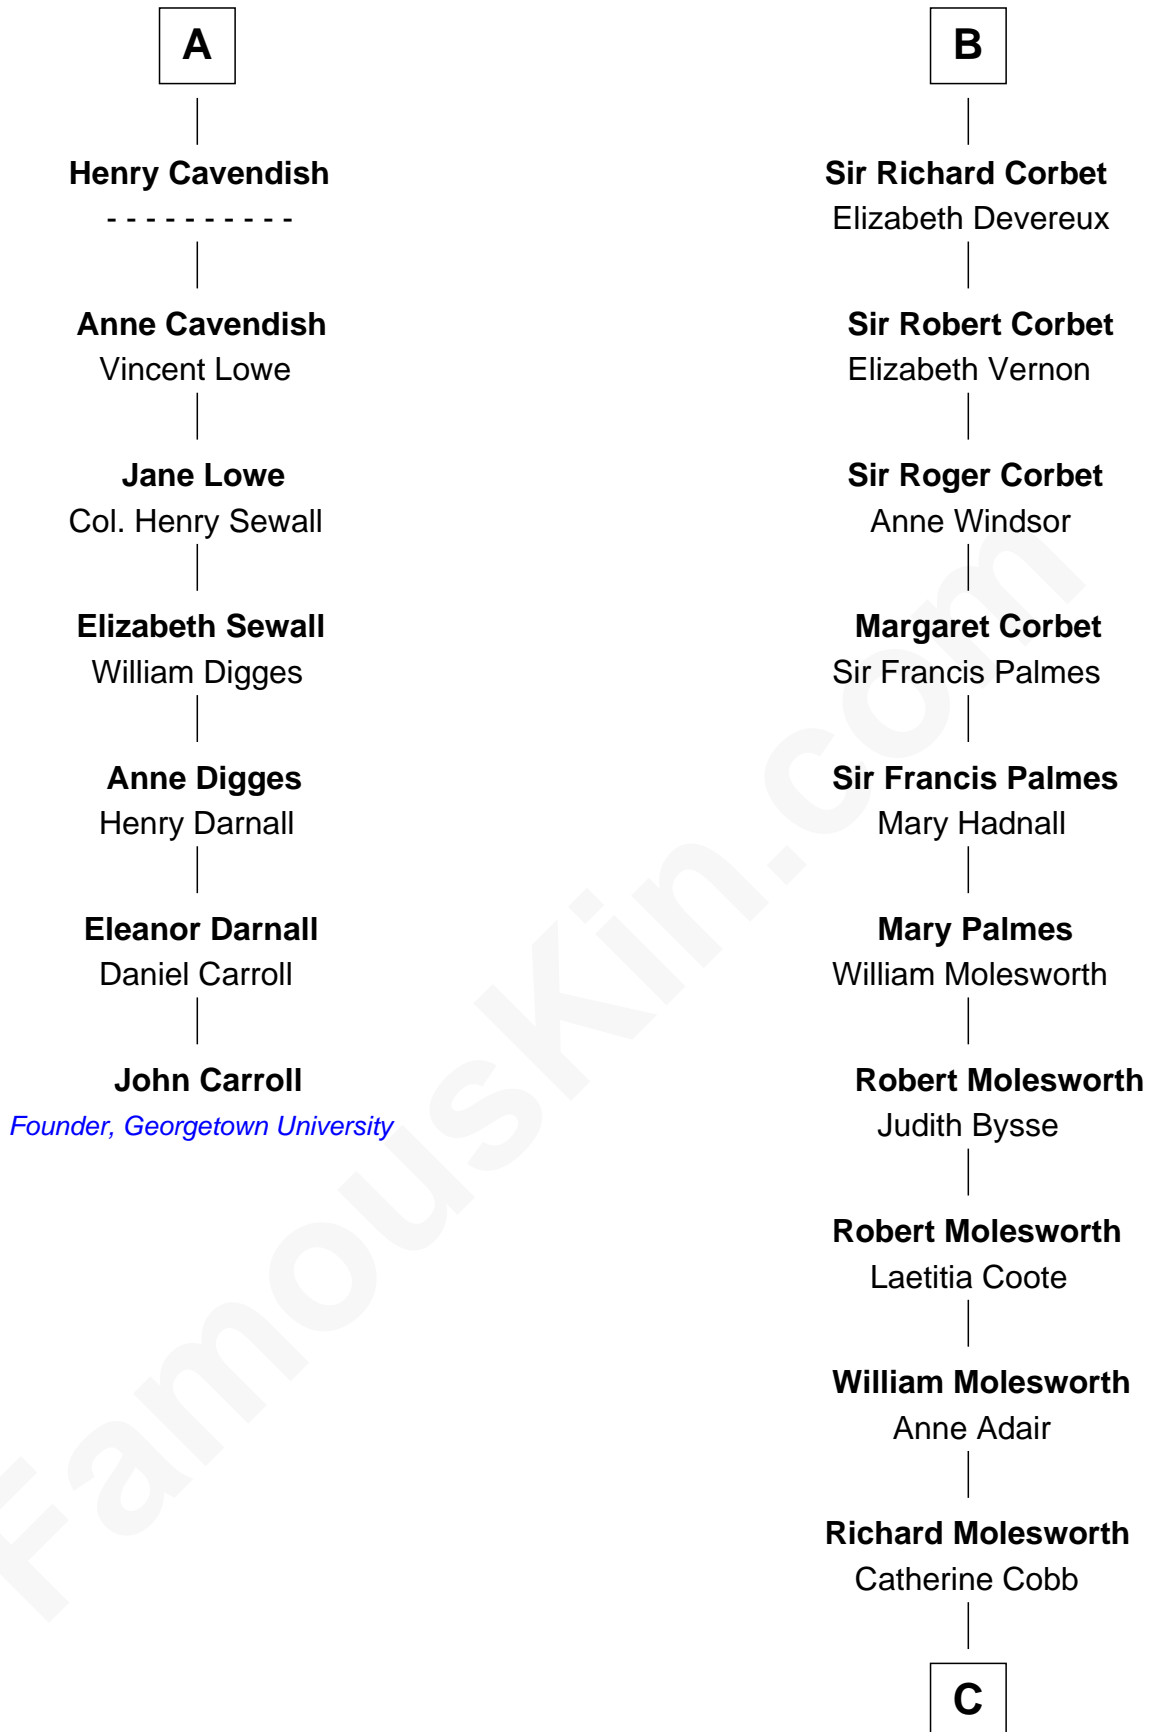

FamousKin.com

Relationship Chart of

John Carroll

Founder of Georgetown University

13th cousin 7 times removed of

Olivia De Havilland

Movie Actress

Sir Gilbert Talbot

Pernel le Boteler

C

John Molesworth

Louise Tomkyns

Margaret Letitia Molesworth

Charles Richard De Havilland

Walter Augustus De Havilland

Lillian Augusta Ruse