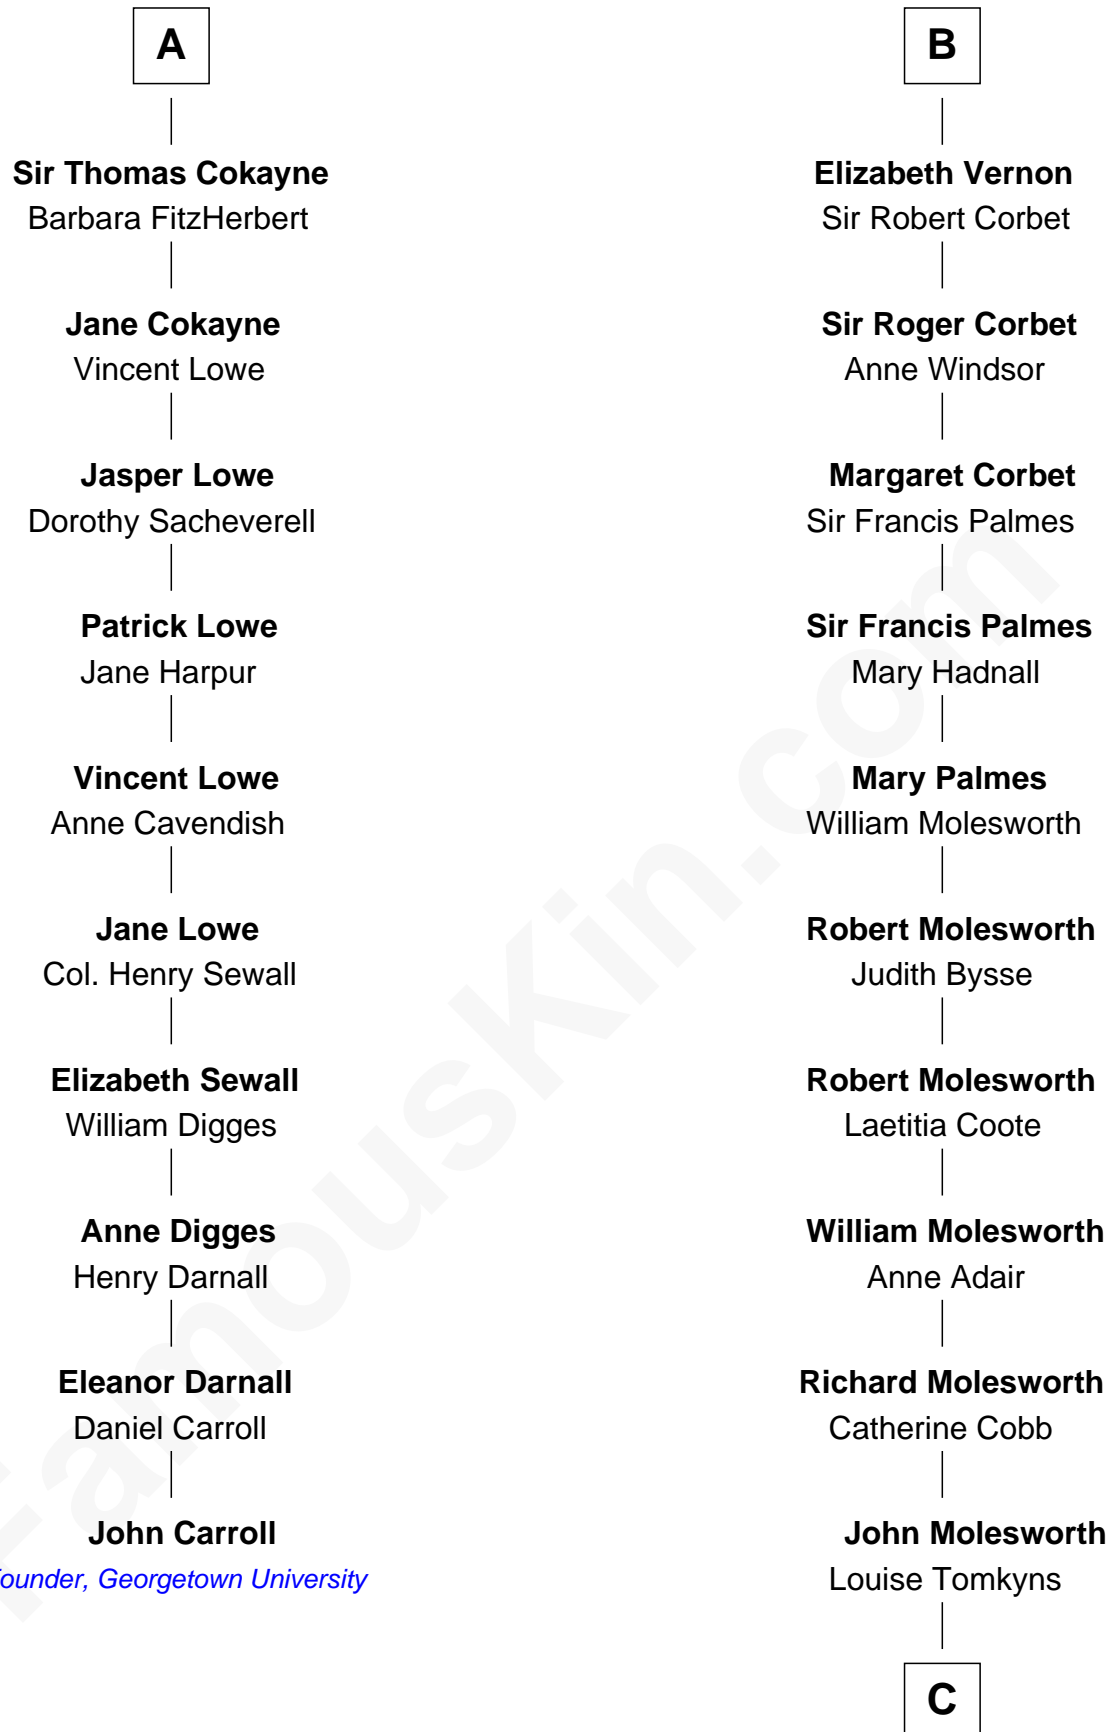

FamousKin.com Relationship Chart of

John Carroll

Founder of Georgetown University

16th cousin 3 times removed of

Joan Fontaine

Movie Actress

Sir Robert de Ros

Isabel de Aubeney

C

Margaret Letitia Molesworth
Charles Richard De Havilland

Walter Augustus De Havilland
Lillian Augusta Ruse

Joan Fontaine
Movie Actress

FamousKin.com