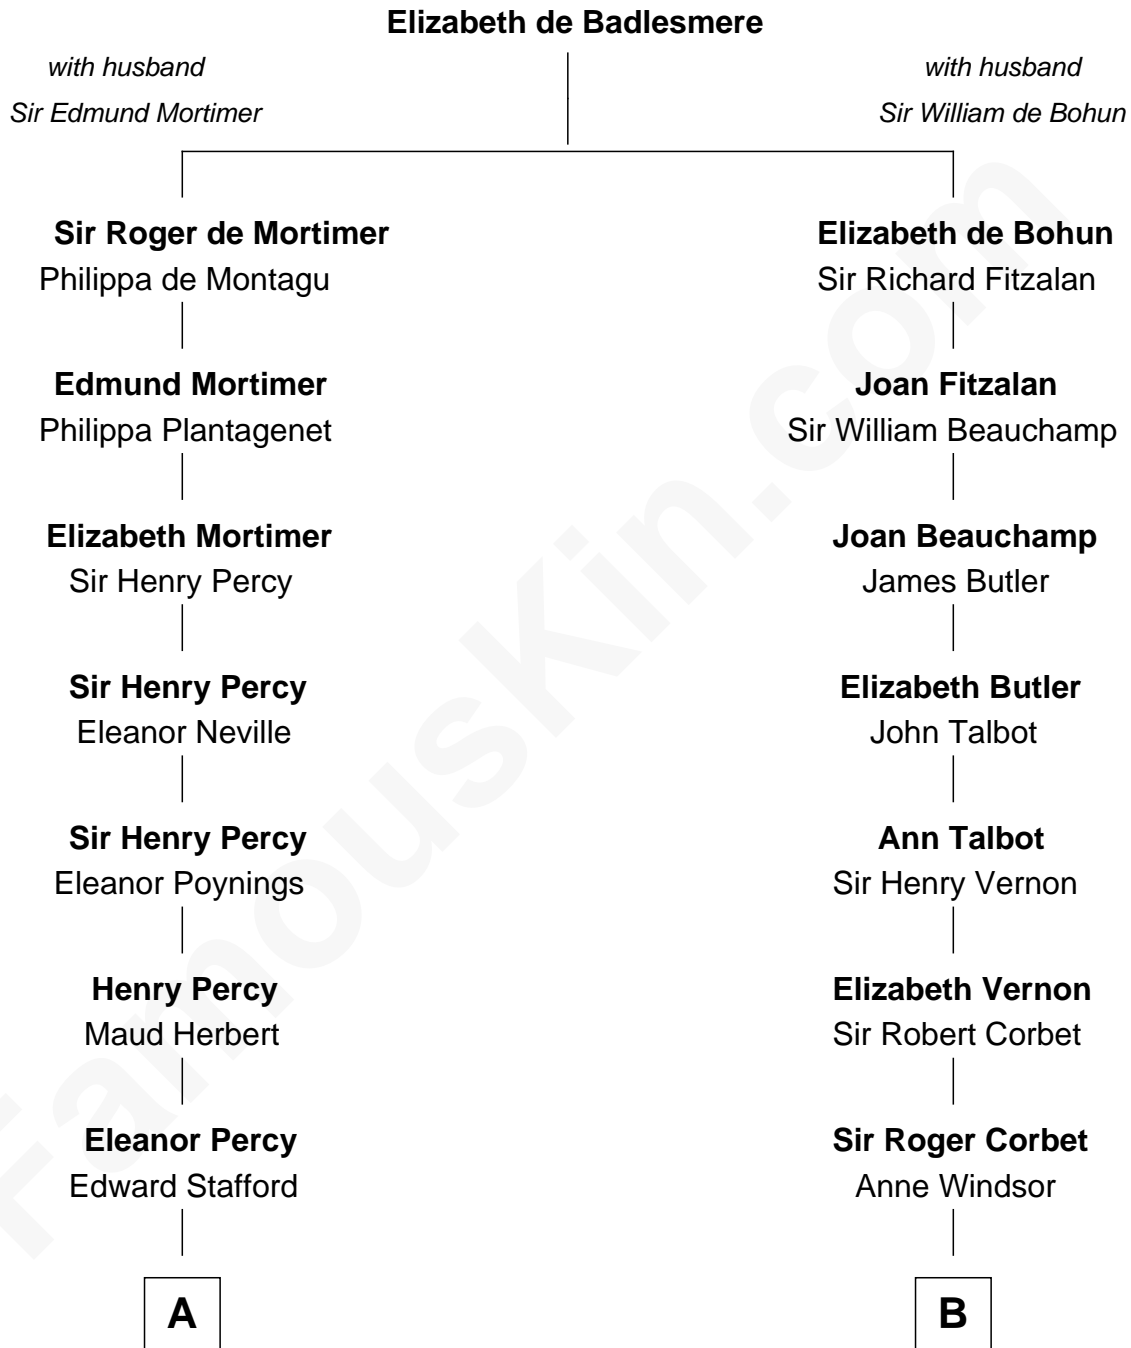

# FamousKin.com Relationship Chart of

**John Carroll**

*Founder of Georgetown University*

15th cousin 2 times removed of

**Joan Fontaine**

*Movie Actress*

**A**

**Mary Stafford**  
George Neville

**Ursula Neville**  
Sir Warham St. Leger

**Anne St. Leger**  
Thomas Digges

**Sir Dudley Digges**  
Mary Kempe

**Edward Digges**  
Elizabeth Page

**William Digges**  
Elizabeth Sewall

**Anne Digges**  
Henry Darnall

**Eleanor Darnall**  
Daniel Carroll

**John Carroll**

*Founder, Georgetown University*

**B**

**Margaret Corbet**  
Sir Francis Palmes

**Sir Francis Palmes**  
Mary Hadnall

**Mary Palmes**  
William Molesworth