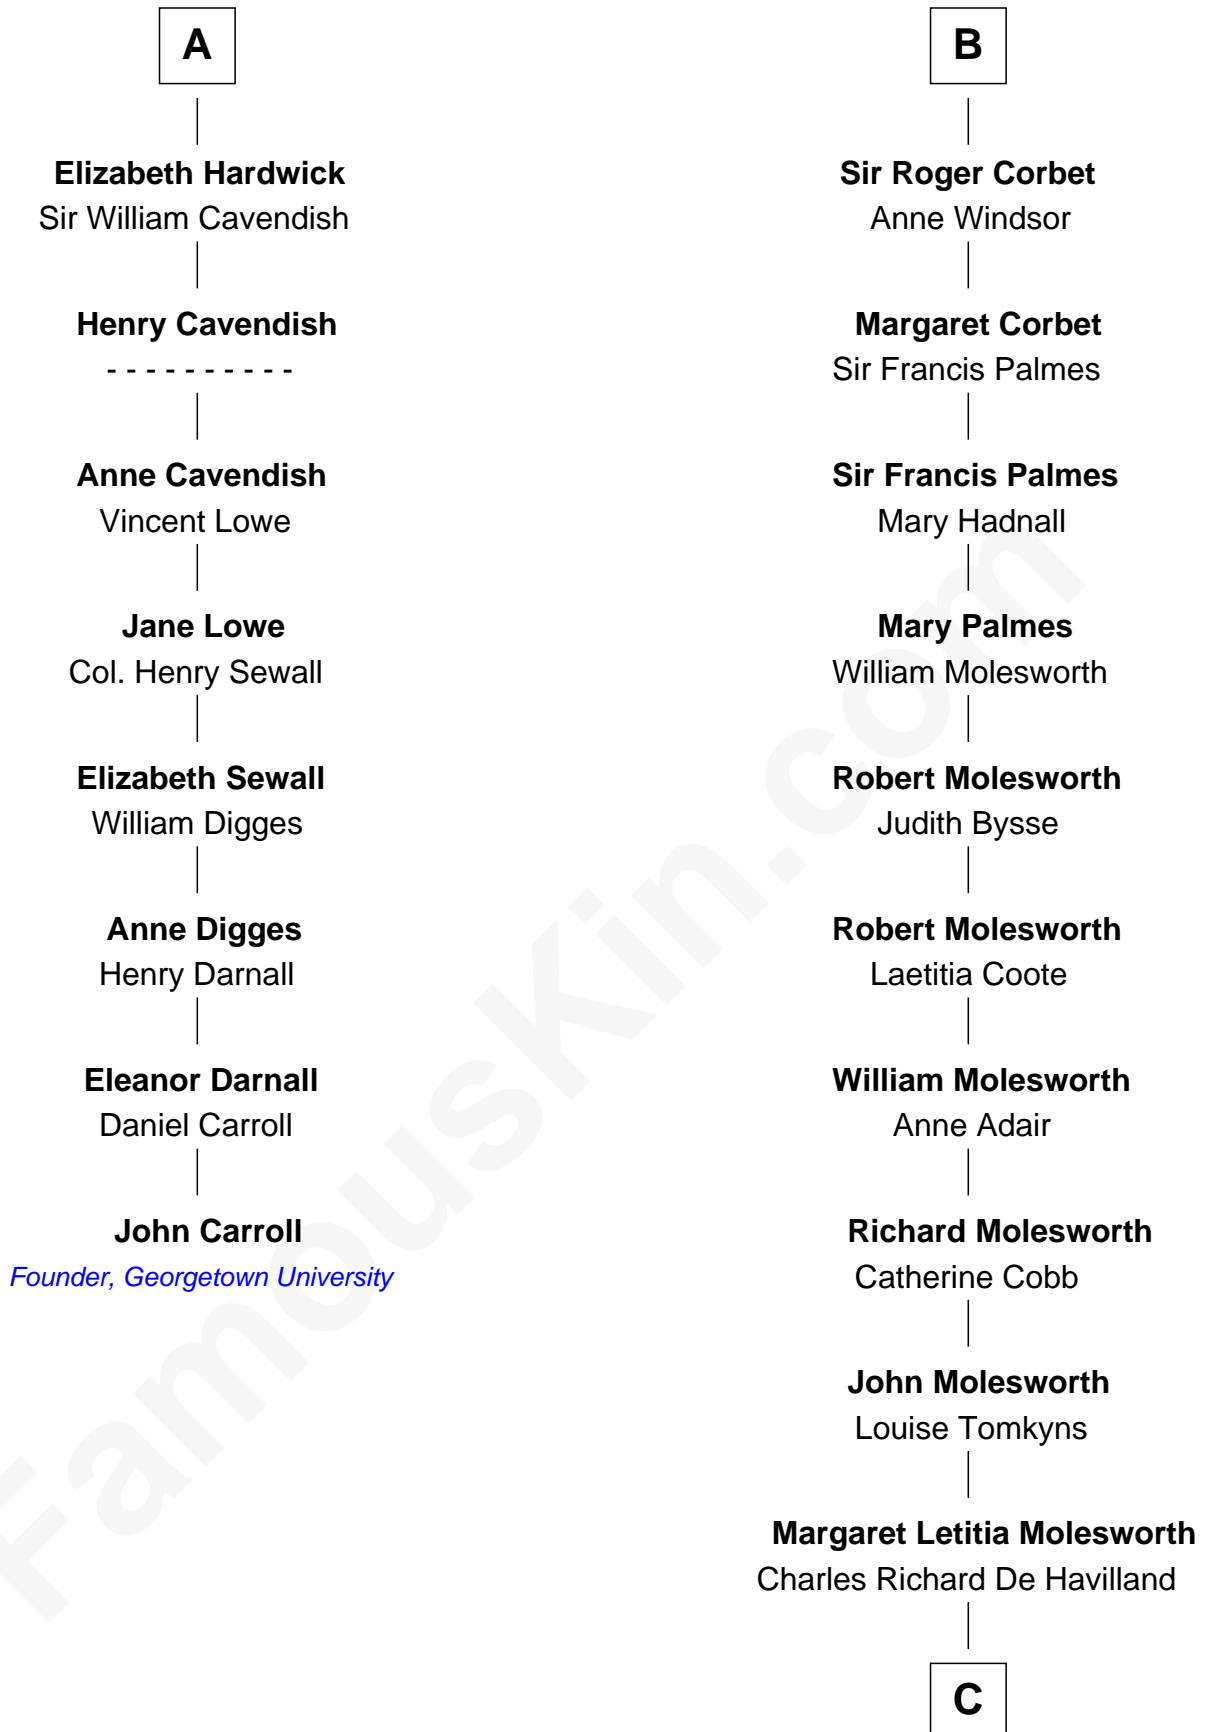

FamousKin.com Relationship Chart of

John Carroll

Founder of Georgetown University

14th cousin 4 times removed of

Joan Fontaine

Movie Actress

Edmund Fitzalan

Alice de Warenne

C

Walter Augustus De Havilland

Lillian Augusta Ruse

Joan Fontaine

Movie Actress

FamousKin.com