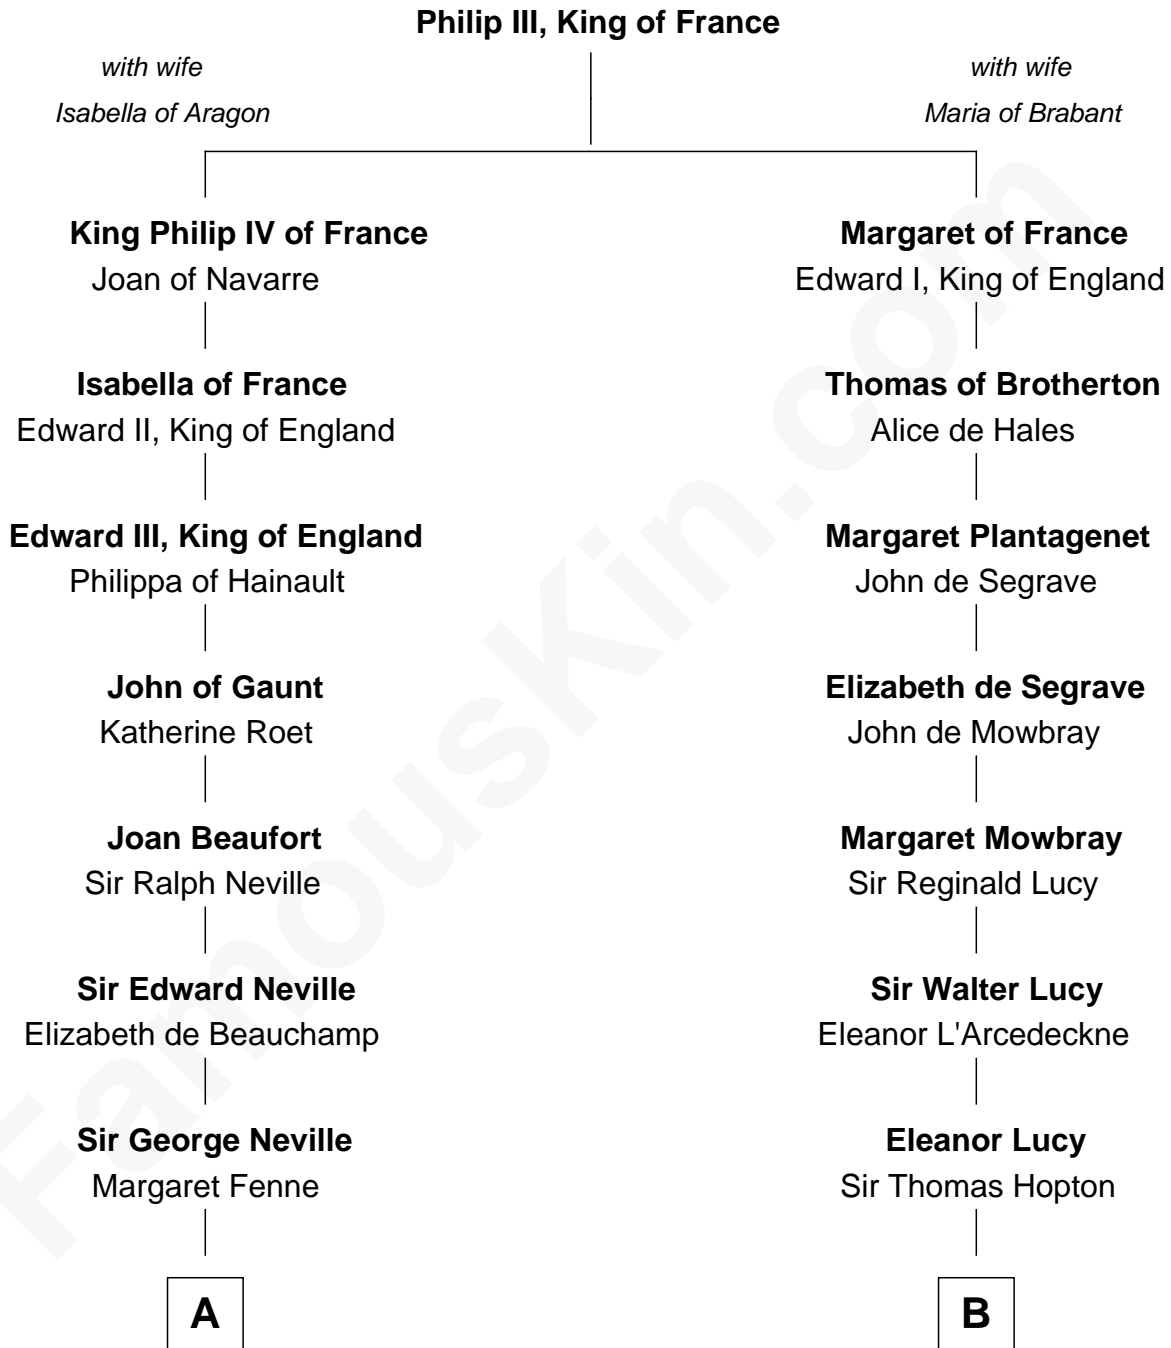

FamousKin.com Relationship Chart of

John Carroll

Founder of Georgetown University

15th cousin 6 times removed of

Joan Fontaine

Movie Actress

C

Richard Molesworth

Catherine Cobb

John Molesworth

Louise Tomkyns

Margaret Letitia Molesworth

Charles Richard De Havilland

Walter Augustus De Havilland

Lillian Augusta Ruse

Joan Fontaine