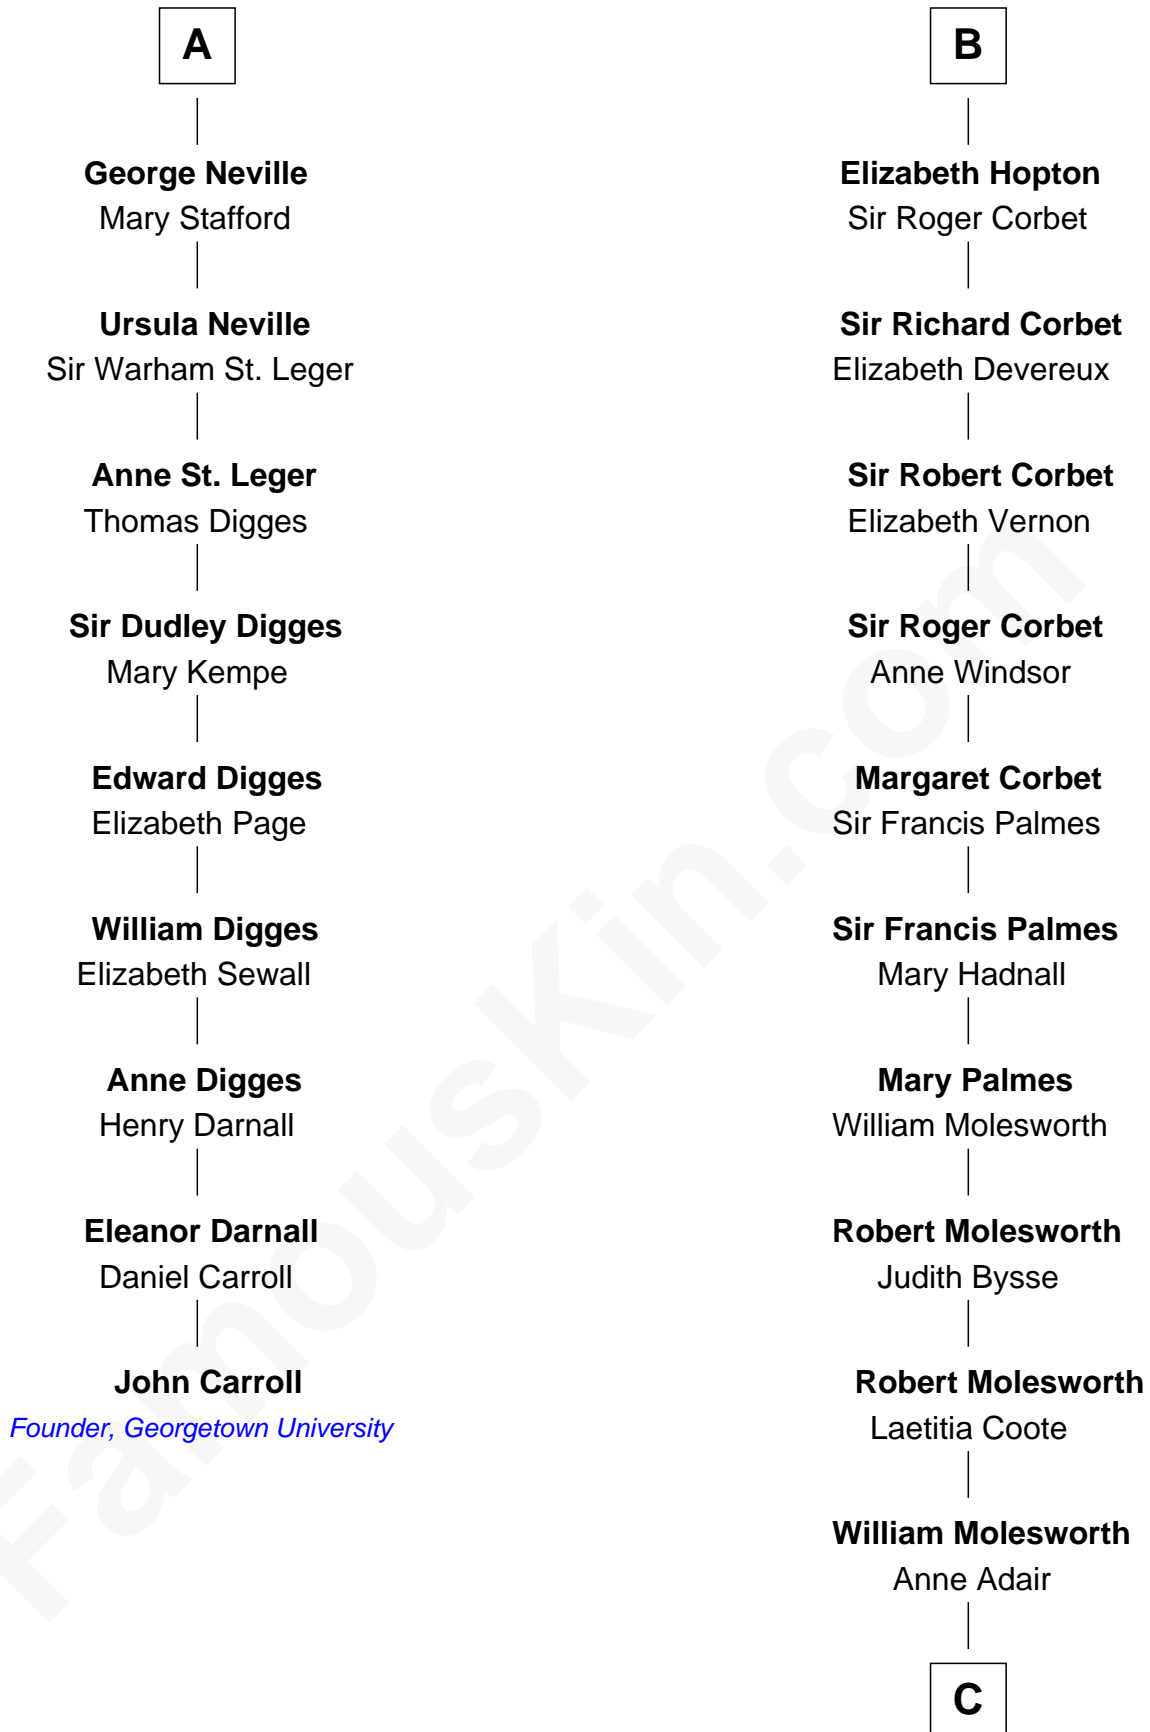

FamousKin.com Relationship Chart of

John Carroll

Founder of Georgetown University

15th cousin 6 times removed of

Joan Fontaine

Movie Actress

C

Richard Molesworth

Catherine Cobb

John Molesworth

Louise Tomkyns

Margaret Letitia Molesworth

Charles Richard De Havilland

Walter Augustus De Havilland

Lillian Augusta Ruse

Joan Fontaine