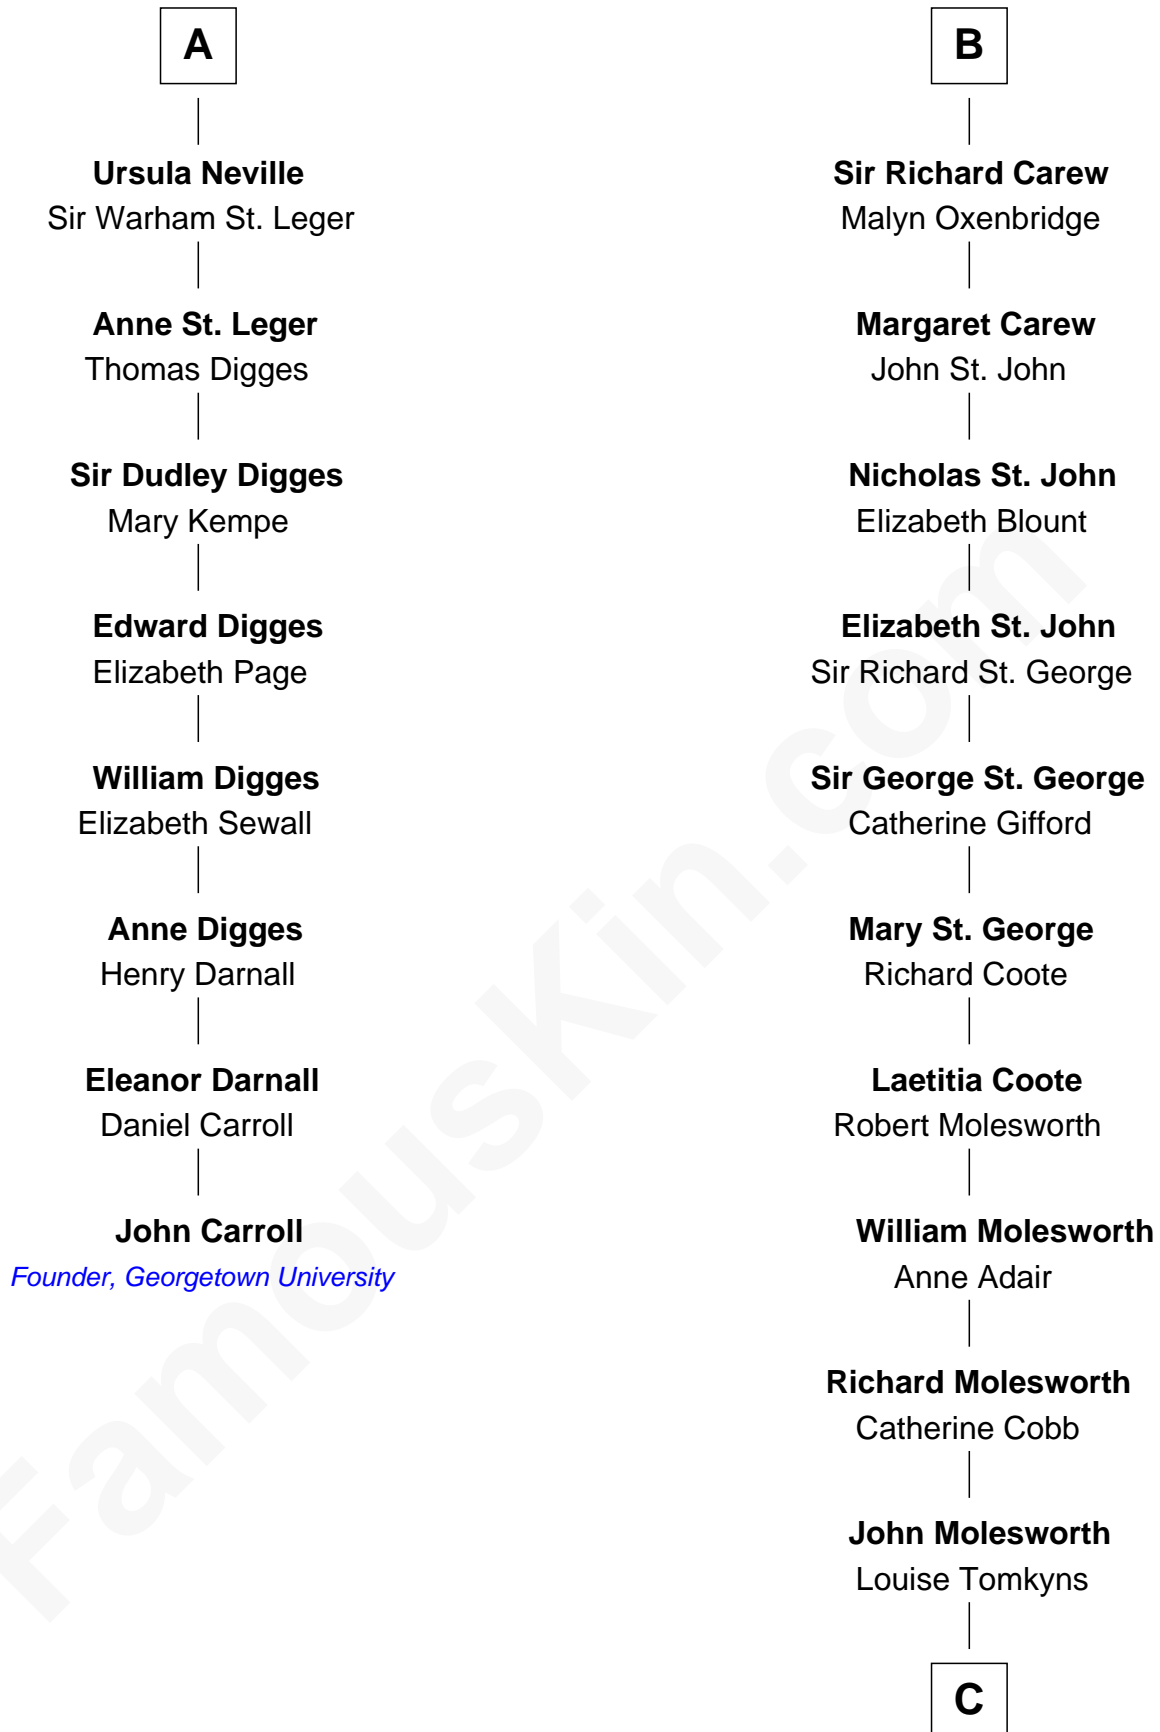

FamousKin.com Relationship Chart of

John Carroll

Founder of Georgetown University

14th cousin 5 times removed of

Joan Fontaine

Movie Actress

Sir Maurice de Berkeley

Eve la Zouche

Thomas de Berkeley

Katherine de Clyvedon

Sir John Berkeley

Elizabeth Betteshorne

Eleanor Berkeley

Sir Richard Poynings

Eleanor Poynings

Sir Henry Percy

Sir Robert de Clifford

Sir Roger de Clifford

Maud de Beauchamp

Katherine de Clifford

Sir Ralph de Greystoke

Maud de Greystoke

Eudo de Welles

Sir Lionel de Welles

Joan de Waterton

Eleanor de Welles

Sir Thomas Hoo

Eleanor Hoo

James Carew

B

C

Margaret Letitia Molesworth
Charles Richard De Havilland