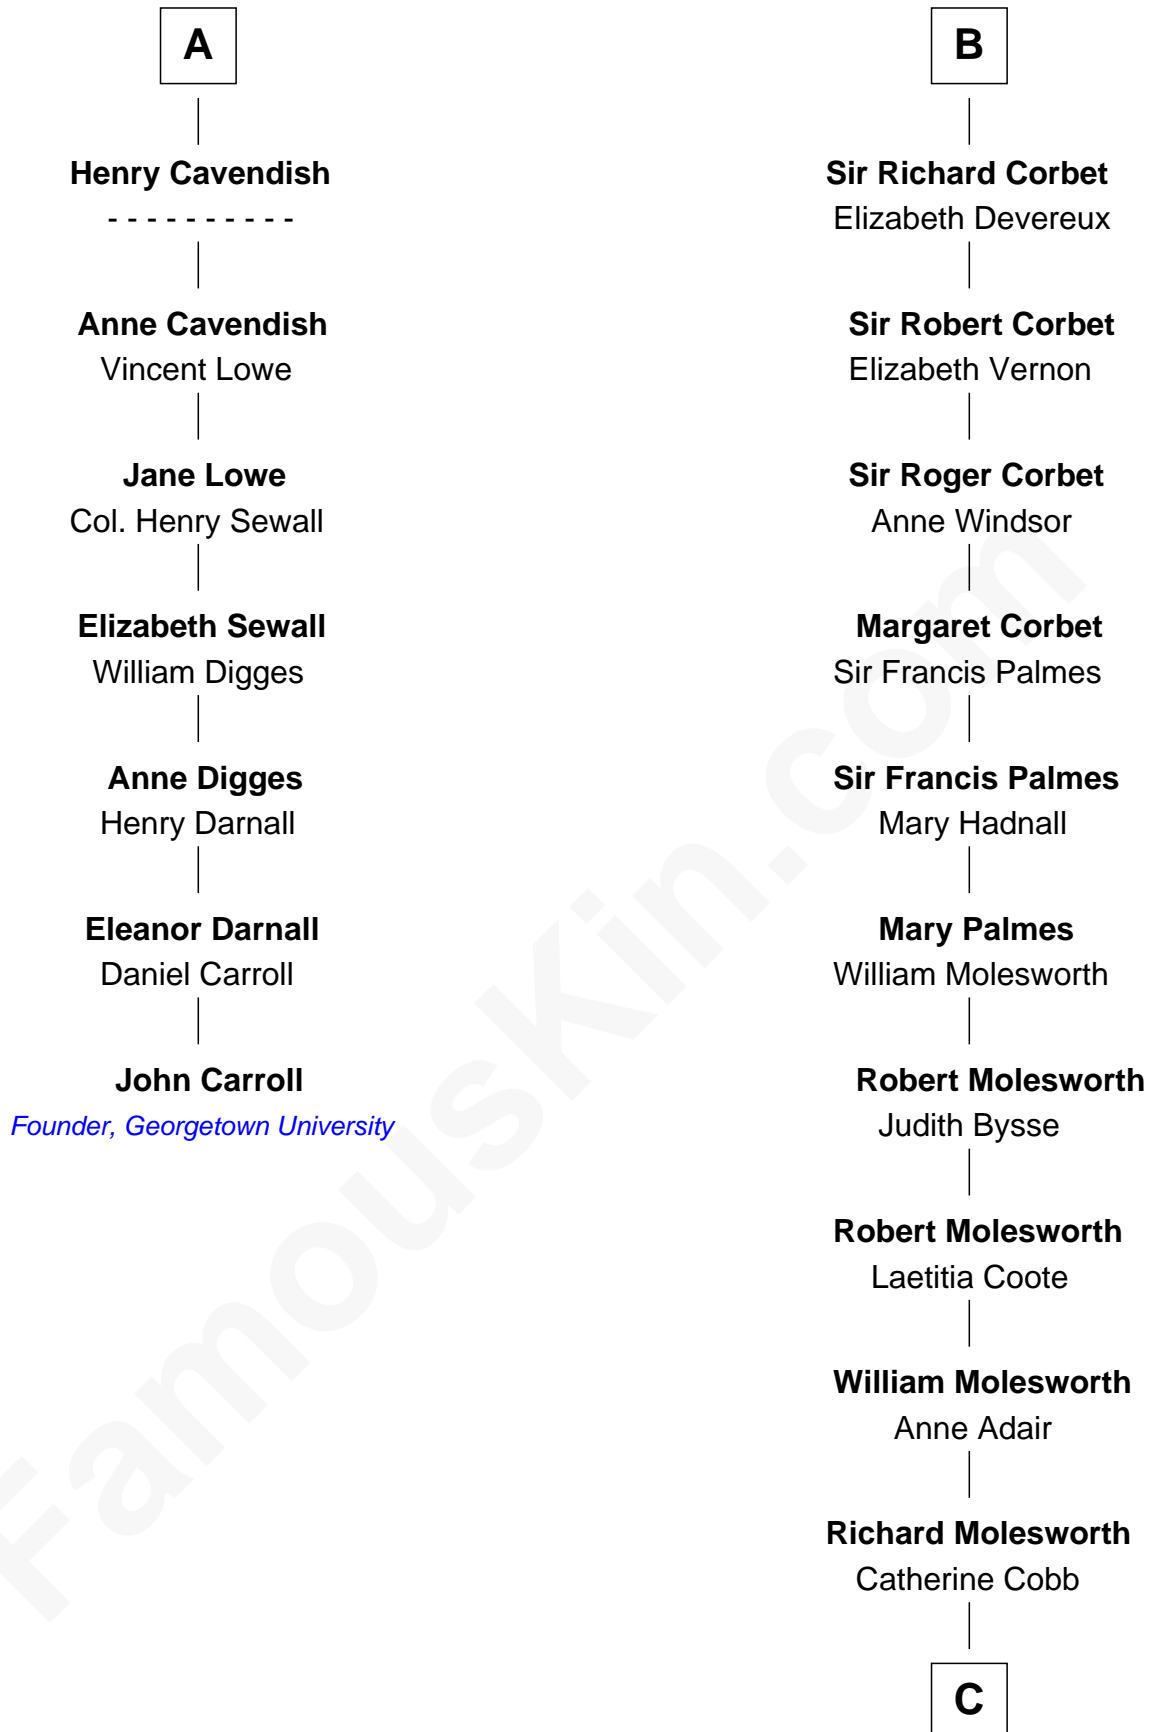

FamousKin.com Relationship Chart of

John Carroll

Founder of Georgetown University

13th cousin 7 times removed of

Joan Fontaine

Movie Actress

Sir Gilbert Talbot

Pernel le Boteler

C

John Molesworth

Louise Tomkyns

Margaret Letitia Molesworth

Charles Richard De Havilland

Walter Augustus De Havilland

Lillian Augusta Ruse

Joan Fontaine