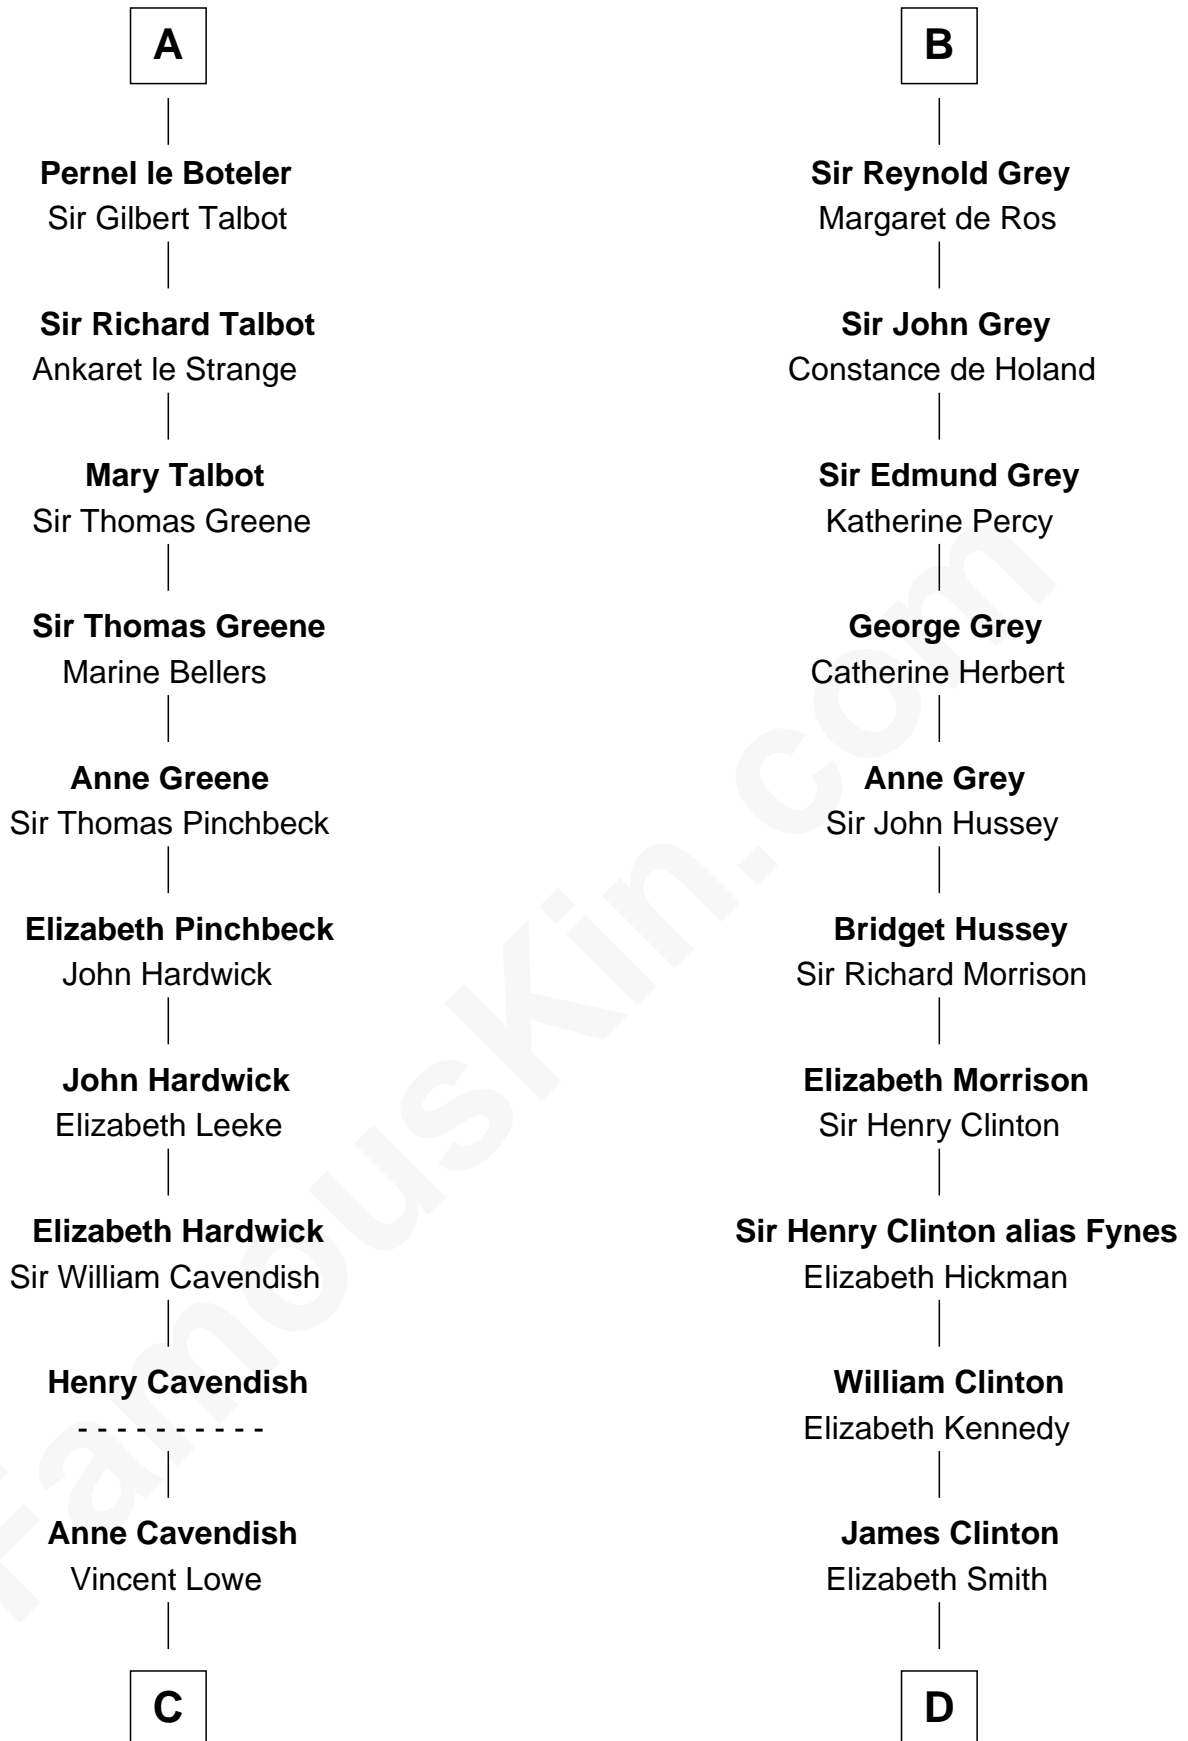

# FamousKin.com Relationship Chart of

**John Carroll**

*Founder of Georgetown University*

18th cousin 3 times removed of

**George Clinton**

*4th U.S. Vice President*

**Hamelin de Warenne**

Isabel de Warenne

**C**

**Jane Lowe**  
Col. Henry Sewall

**Elizabeth Sewall**  
William Digges

**Anne Digges**  
Henry Darnall

**Eleanor Darnall**  
Daniel Carroll

**John Carroll**  
*Founder, Georgetown University*

**D**

**Charles Clinton**  
Elizabeth Denniston