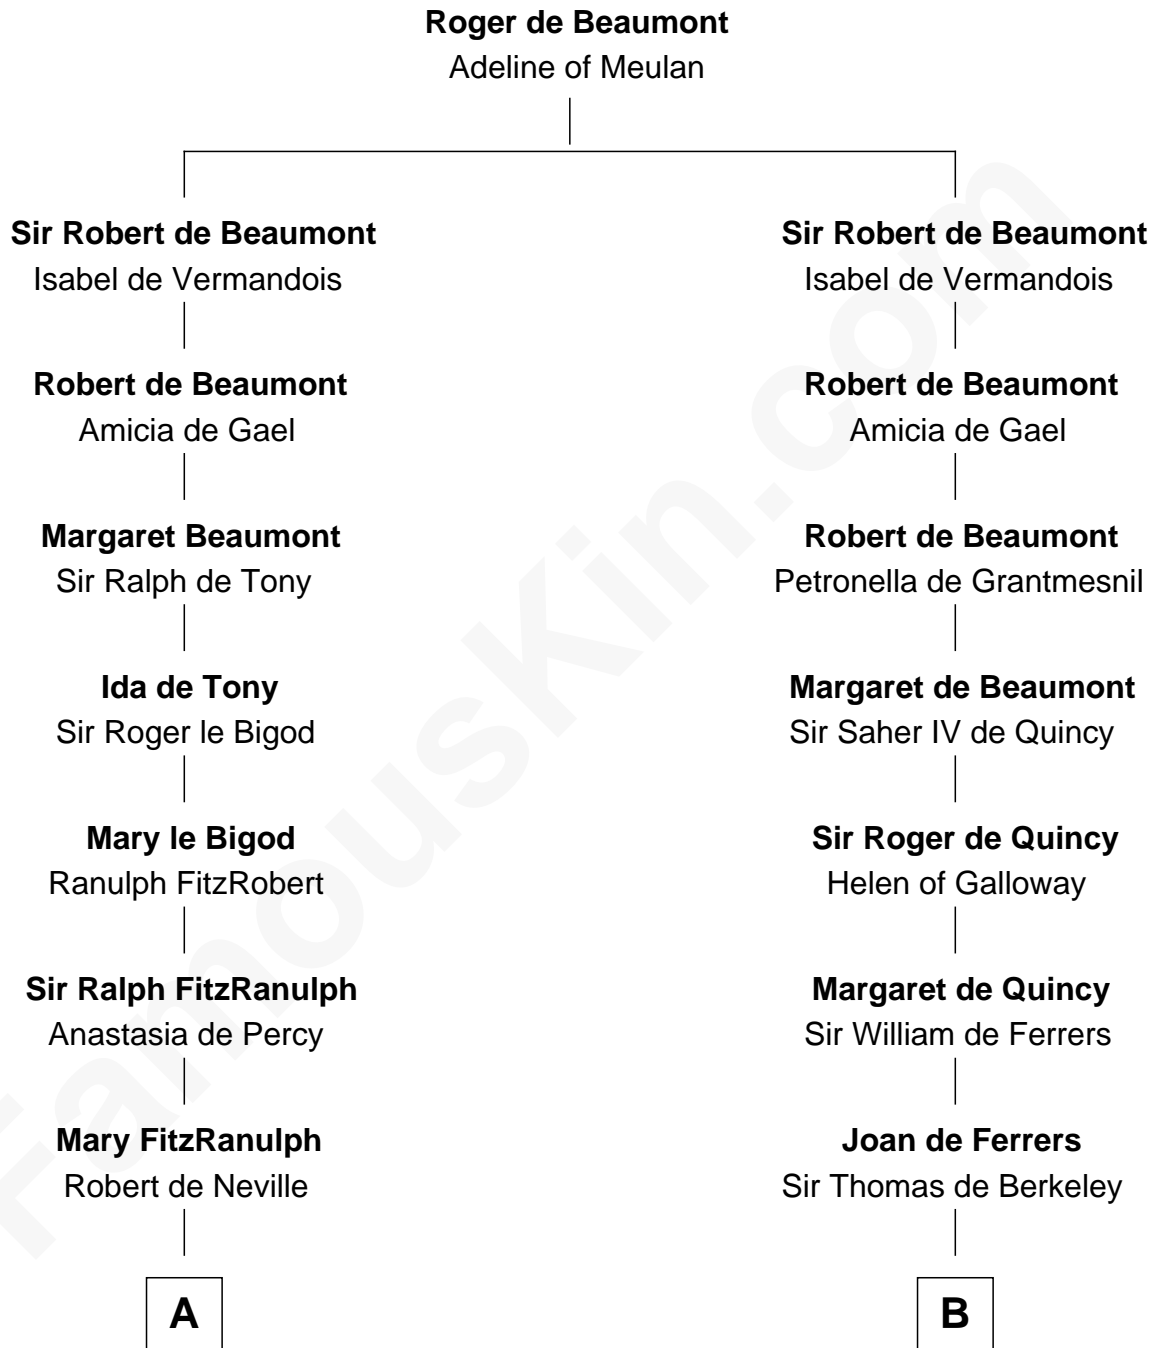

## Relationship Chart of

### John Carroll

Founder of Georgetown University

20th cousin 1 time removed of

**George Clinton**

4th U.S. Vice President

**C**

**Edward Digges**  
Elizabeth Page

**William Digges**  
Elizabeth Sewall