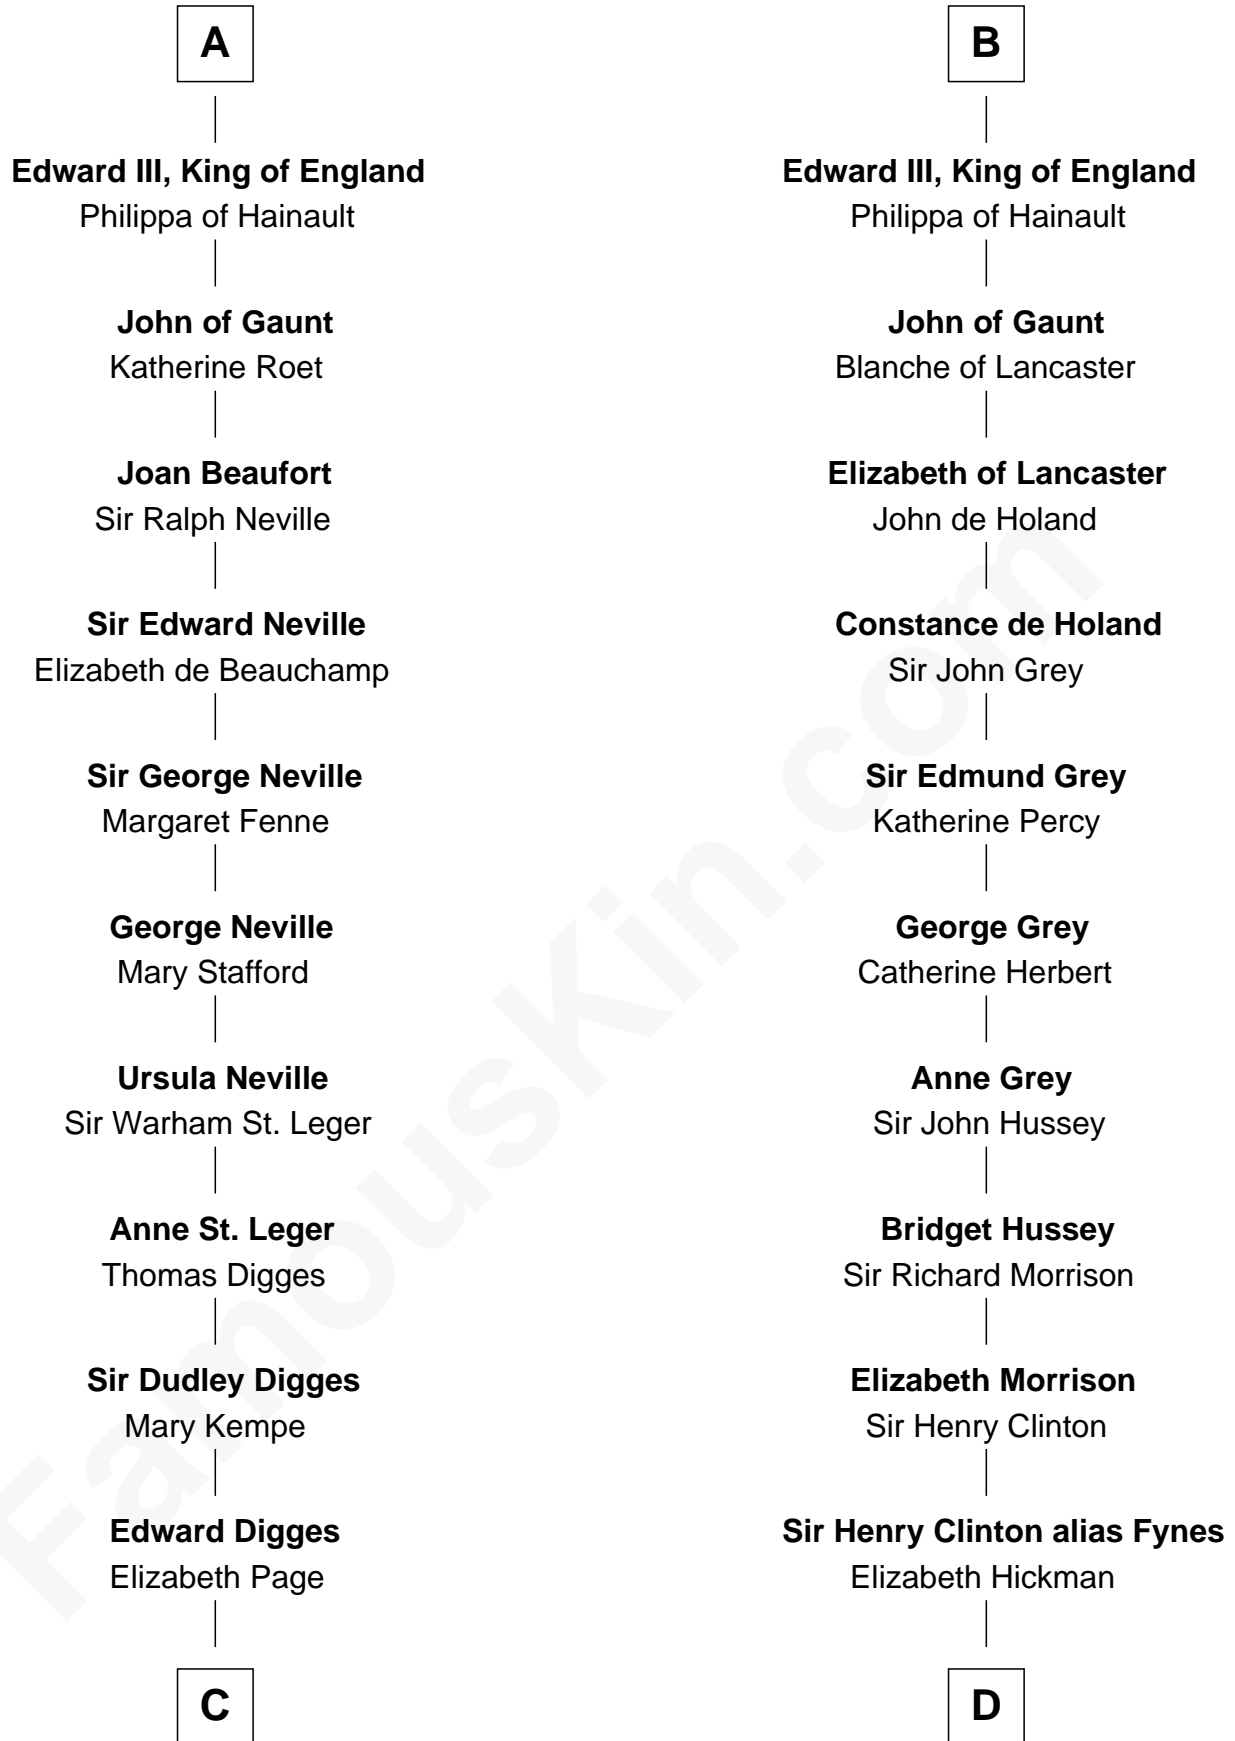

FamousKin.com Relationship Chart of

John Carroll

Founder of Georgetown University

20th cousin of

George Clinton

4th U.S. Vice President

Hugh II of Burgundy
Mathilda of Mayenne

Matilda of Burgundy
William VII de Montpellier

Isabella of France
Edward II, King of England

A

Matilda of Burgundy
William VII de Montpellier

William VIII de Montpellier
Eudoxia Comnenus

Maria of Montpellier
Pedro II, King of Aragon

James I, King of Aragon
Yolanda of Hungary

Isabella of Aragon
Philip III, King of France

King Philip IV of France
Joan of Navarre

Isabella of France
Edward II, King of England

B

C

William Digges
Elizabeth Sewall

Anne Digges
Henry Darnall

Eleanor Darnall
Daniel Carroll