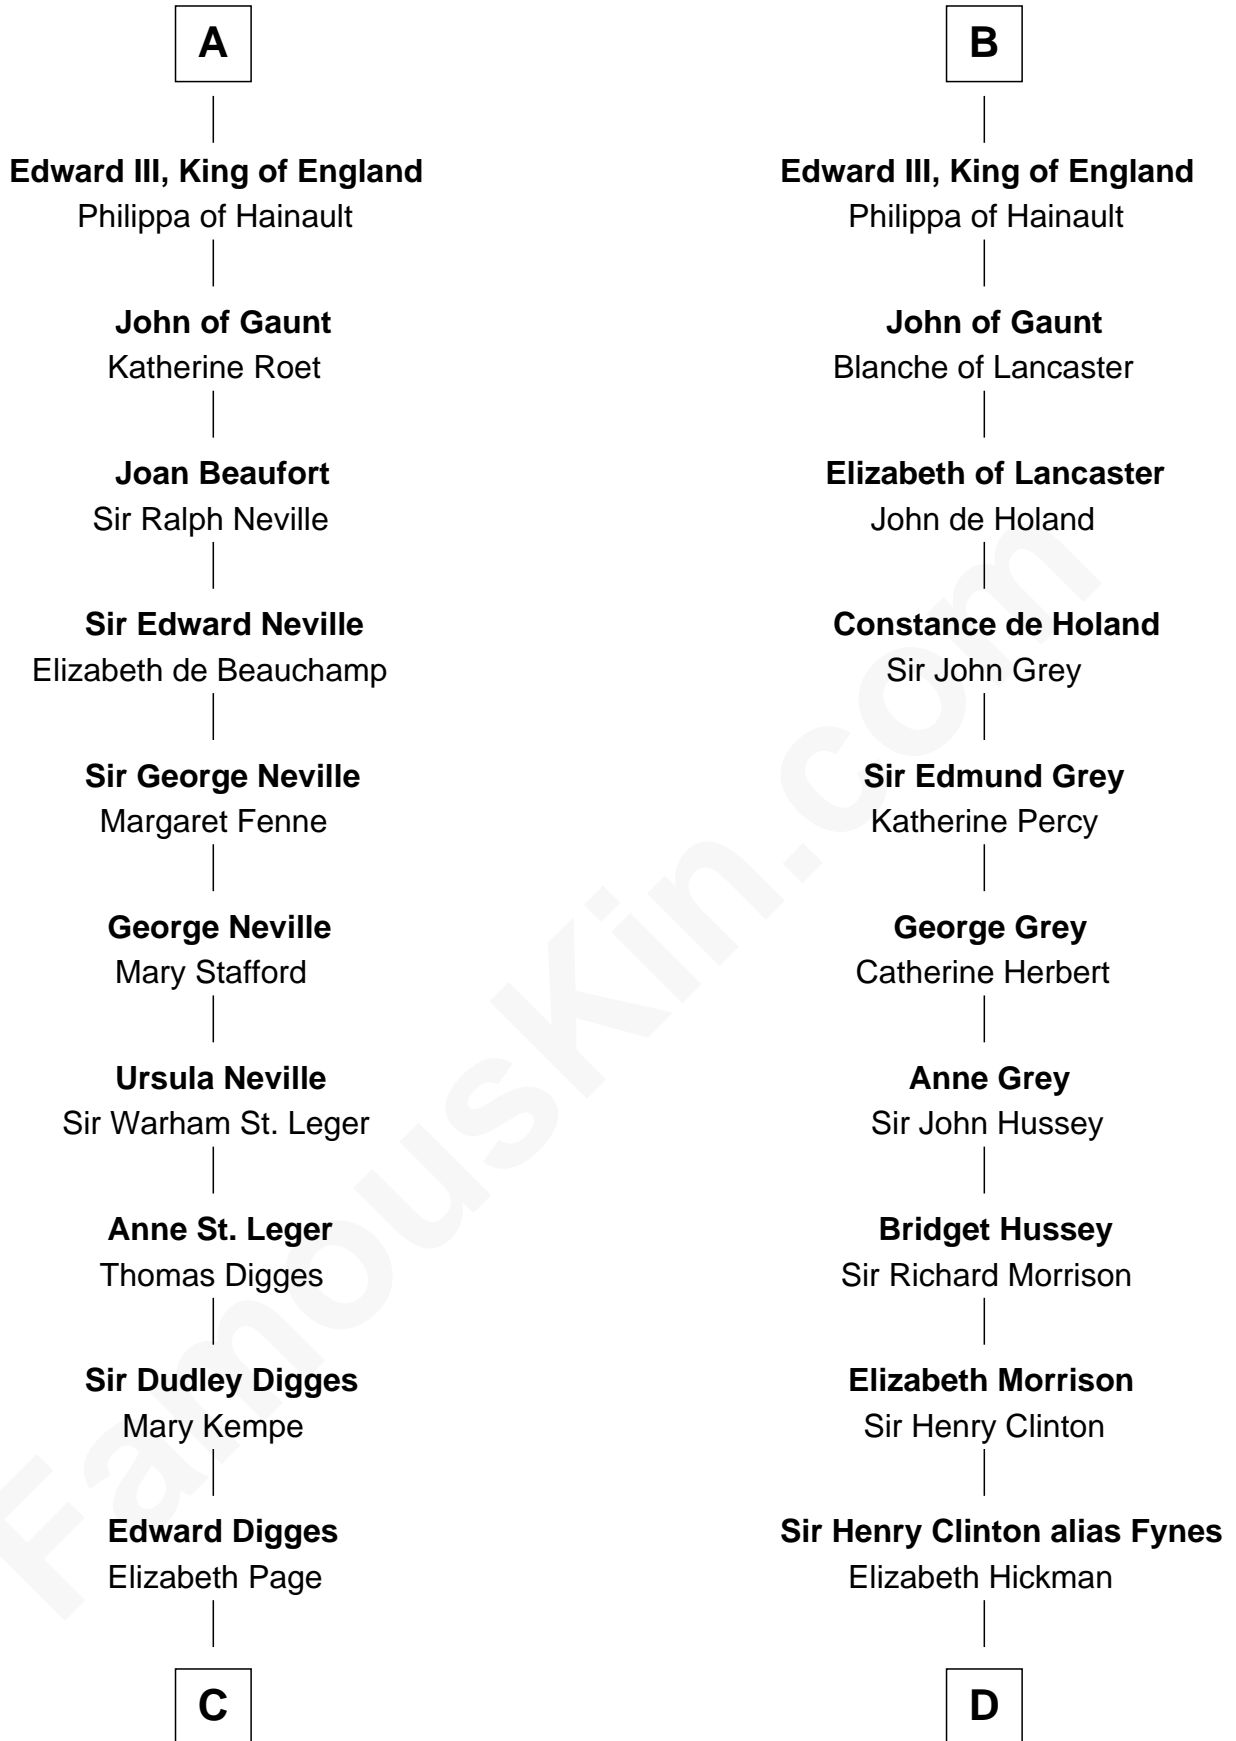

FamousKin.com Relationship Chart of

John Carroll

Founder of Georgetown University

20th cousin of

George Clinton

4th U.S. Vice President

Andronicus Comnenus

Irene - - - - -

C

William Digges
Elizabeth Sewall

Anne Digges
Henry Darnall

Eleanor Darnall
Daniel Carroll

John Carroll
Founder, Georgetown University

D

William Clinton
Elizabeth Kennedy

James Clinton
Elizabeth Smith

Charles Clinton
Elizabeth Denniston

George Clinton
4th U.S. Vice President

FamousKin.com