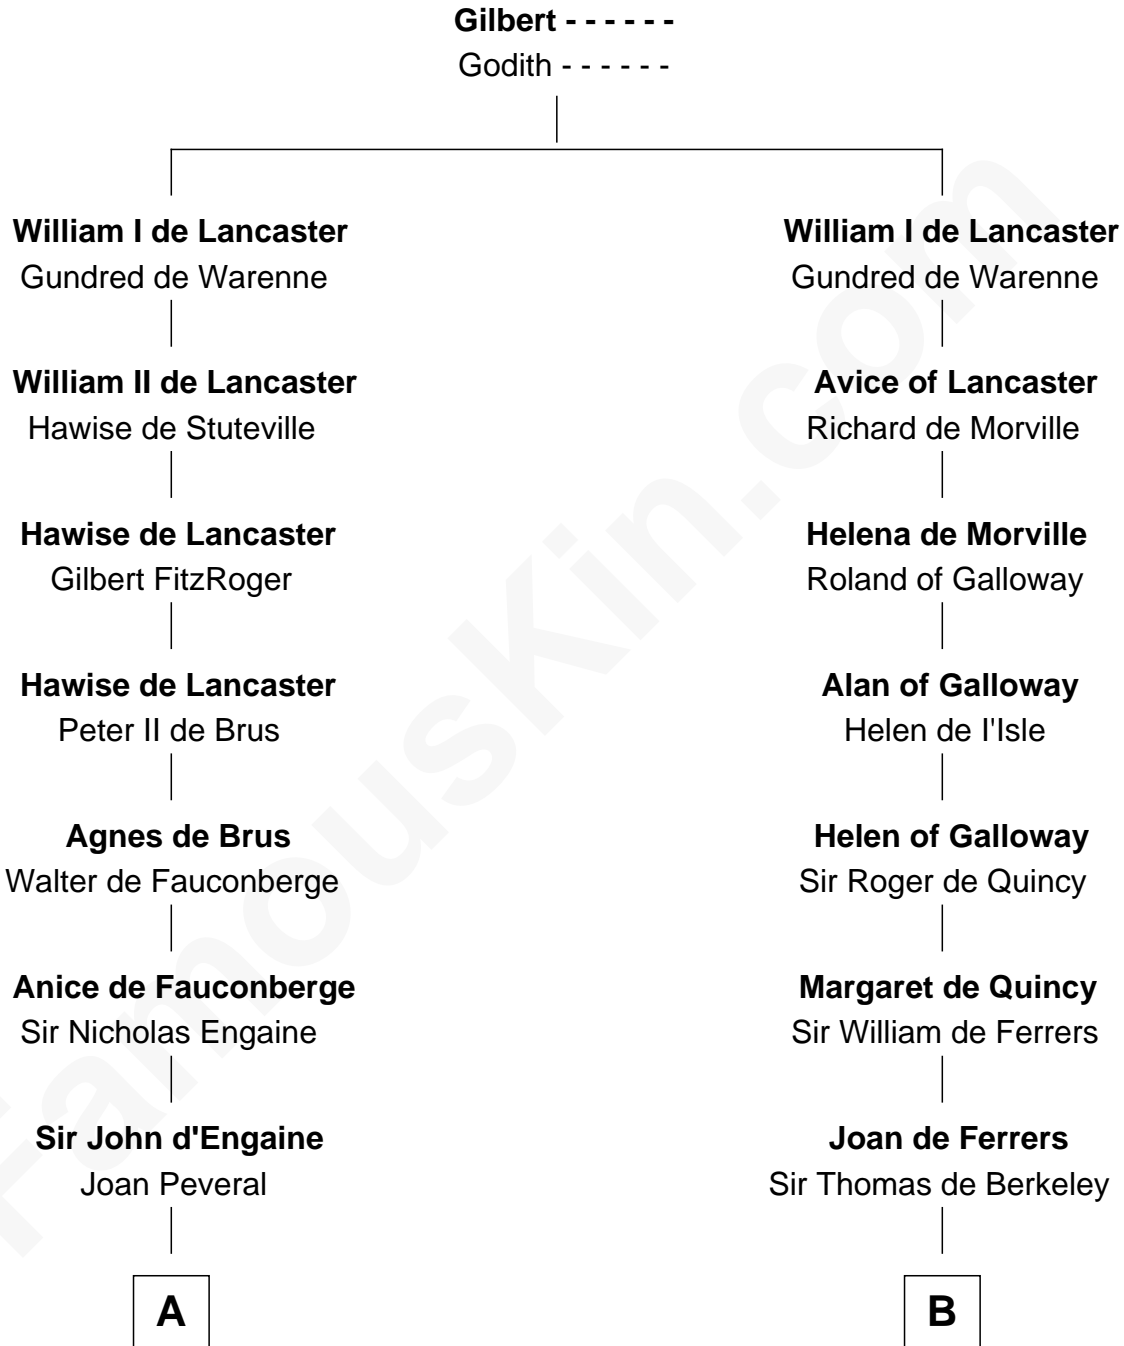

FamousKin.com Relationship Chart of

John Carroll

Founder of Georgetown University

20th cousin of

George Clinton

4th U.S. Vice President

C

Elizabeth Sewall

William Digges

Anne Digges

Henry Darnall

Eleanor Darnall

Daniel Carroll

John Carroll

Founder, Georgetown University

D

William Clinton

Elizabeth Kennedy

James Clinton

Elizabeth Smith

Charles Clinton

Elizabeth Denniston

George Clinton

4th U.S. Vice President