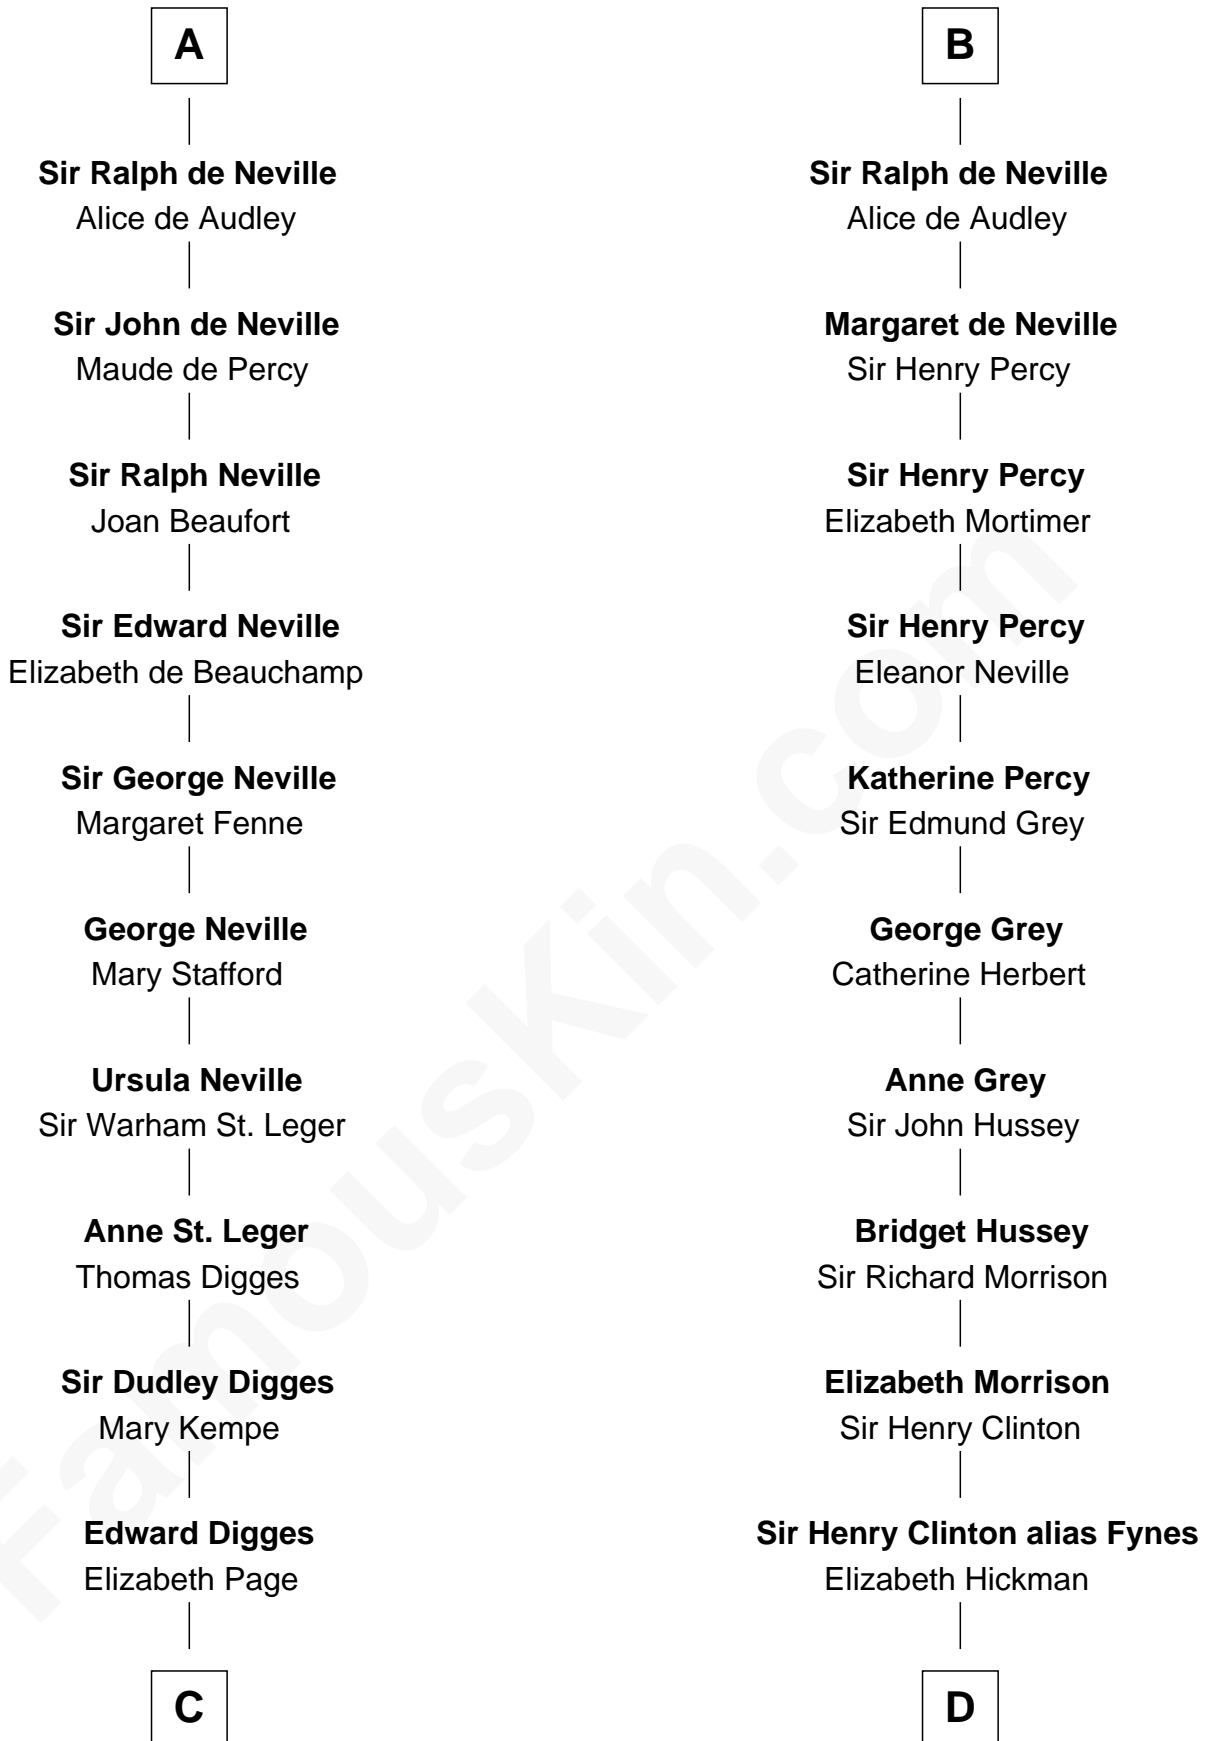

FamousKin.com Relationship Chart of

John Carroll

Founder of Georgetown University

20th cousin of

George Clinton

4th U.S. Vice President

Roger le Bigod

C

William Digges
Elizabeth Sewall

Anne Digges
Henry Darnall

Eleanor Darnall
Daniel Carroll

John Carroll
Founder, Georgetown University

D

William Clinton
Elizabeth Kennedy

James Clinton
Elizabeth Smith

Charles Clinton
Elizabeth Denniston