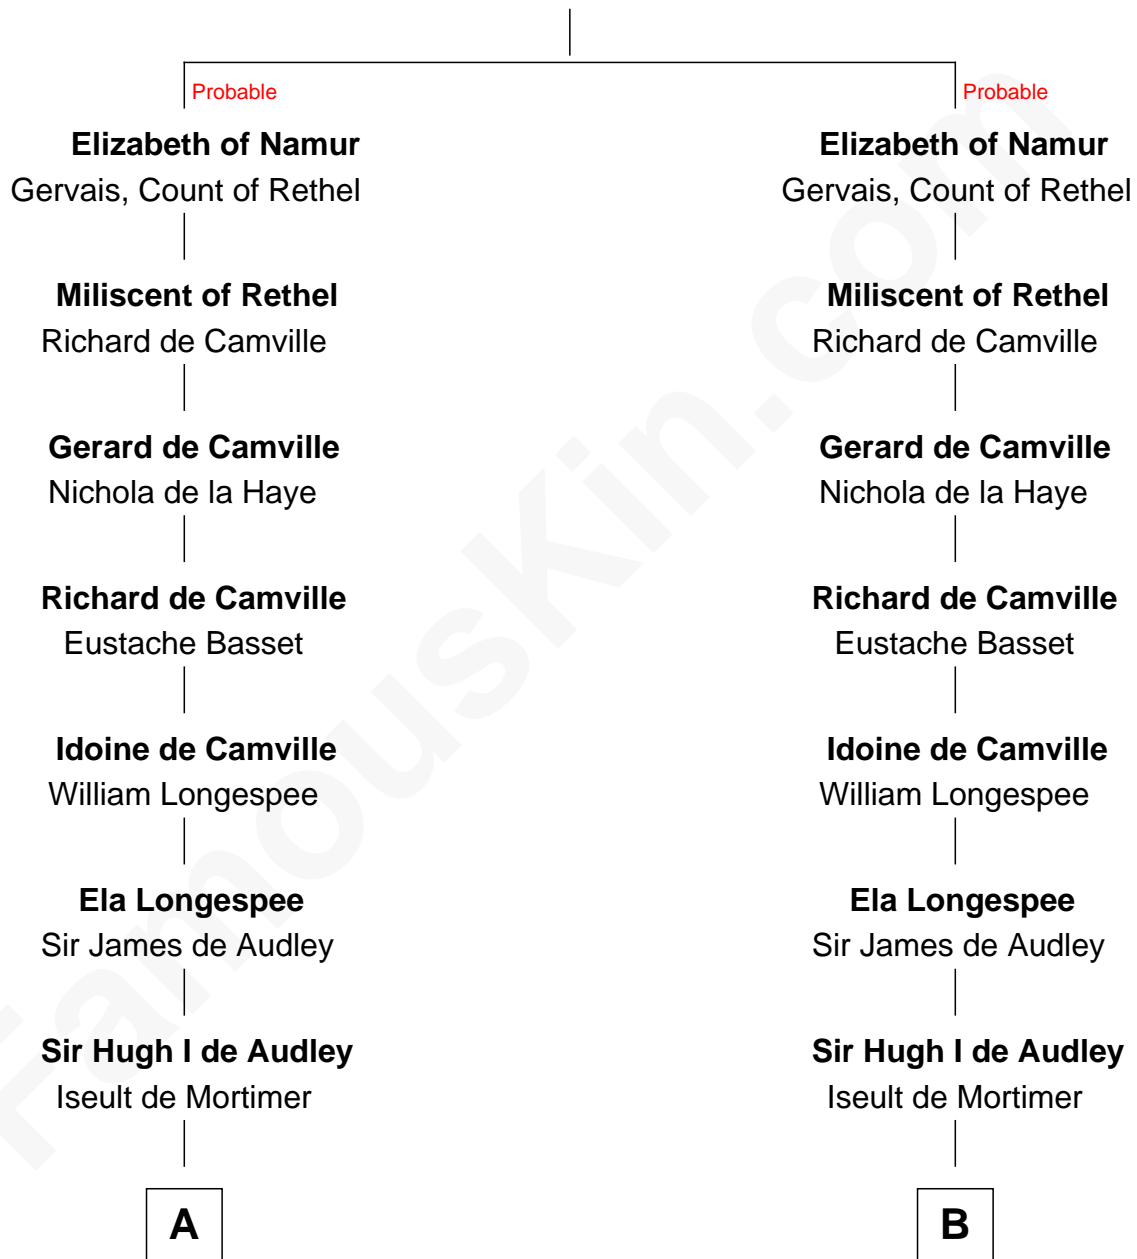

FamousKin.com Relationship Chart of

John Carroll

Founder of Georgetown University

20th cousin of

George Clinton

4th U.S. Vice President

Godfrey, Count of Namur

Sybil of Chateau-Porcien

C

William Digges
Elizabeth Sewall

Anne Digges
Henry Darnall

Eleanor Darnall
Daniel Carroll

John Carroll
Founder, Georgetown University

D

William Clinton
Elizabeth Kennedy

James Clinton
Elizabeth Smith

Charles Clinton
Elizabeth Denniston

George Clinton
4th U.S. Vice President

FamousKin.com