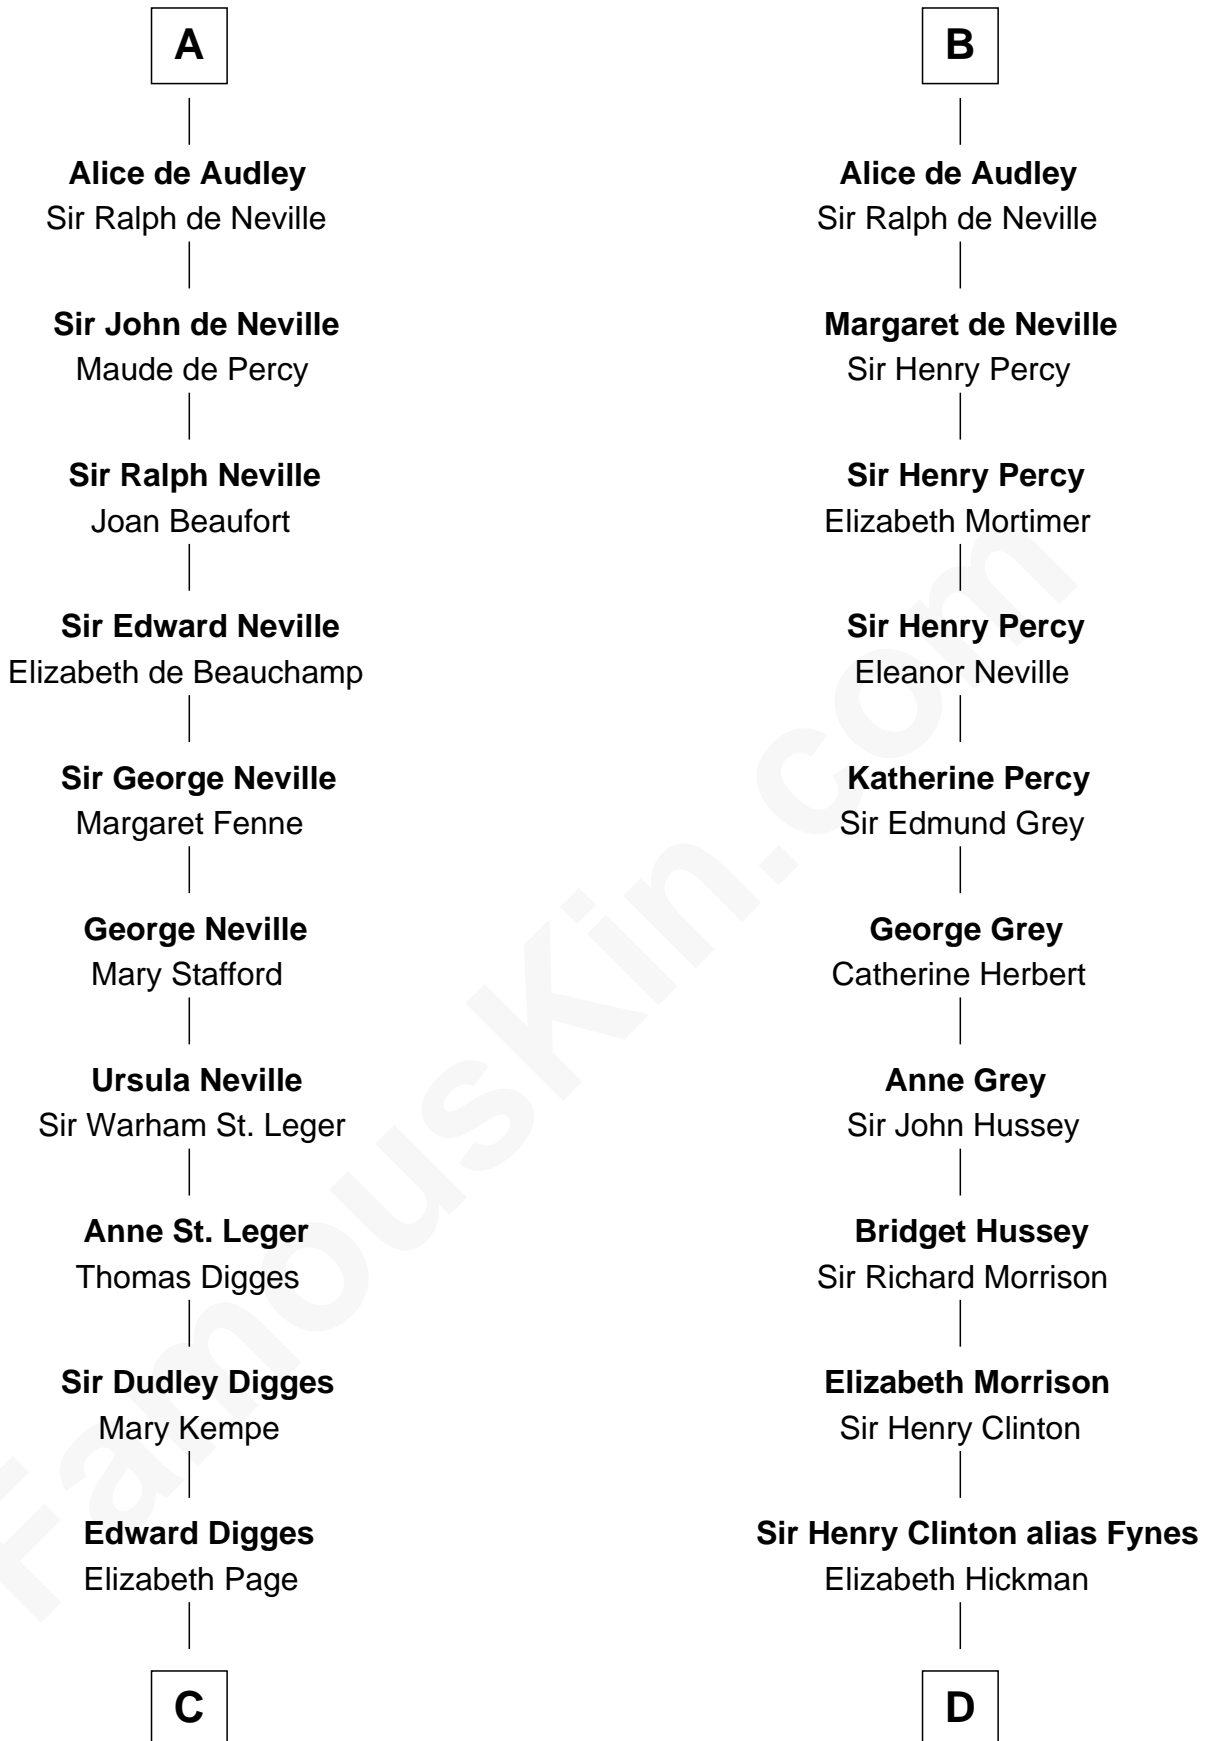

FamousKin.com Relationship Chart of

John Carroll

Founder of Georgetown University

20th cousin of

George Clinton

4th U.S. Vice President

Godfrey, Count of Namur

Sybil of Chateau-Porcien

C

William Digges
Elizabeth Sewall

Anne Digges
Henry Darnall

Eleanor Darnall
Daniel Carroll

John Carroll
Founder, Georgetown University

D

William Clinton
Elizabeth Kennedy

James Clinton
Elizabeth Smith

Charles Clinton
Elizabeth Denniston

George Clinton
4th U.S. Vice President

FamousKin.com