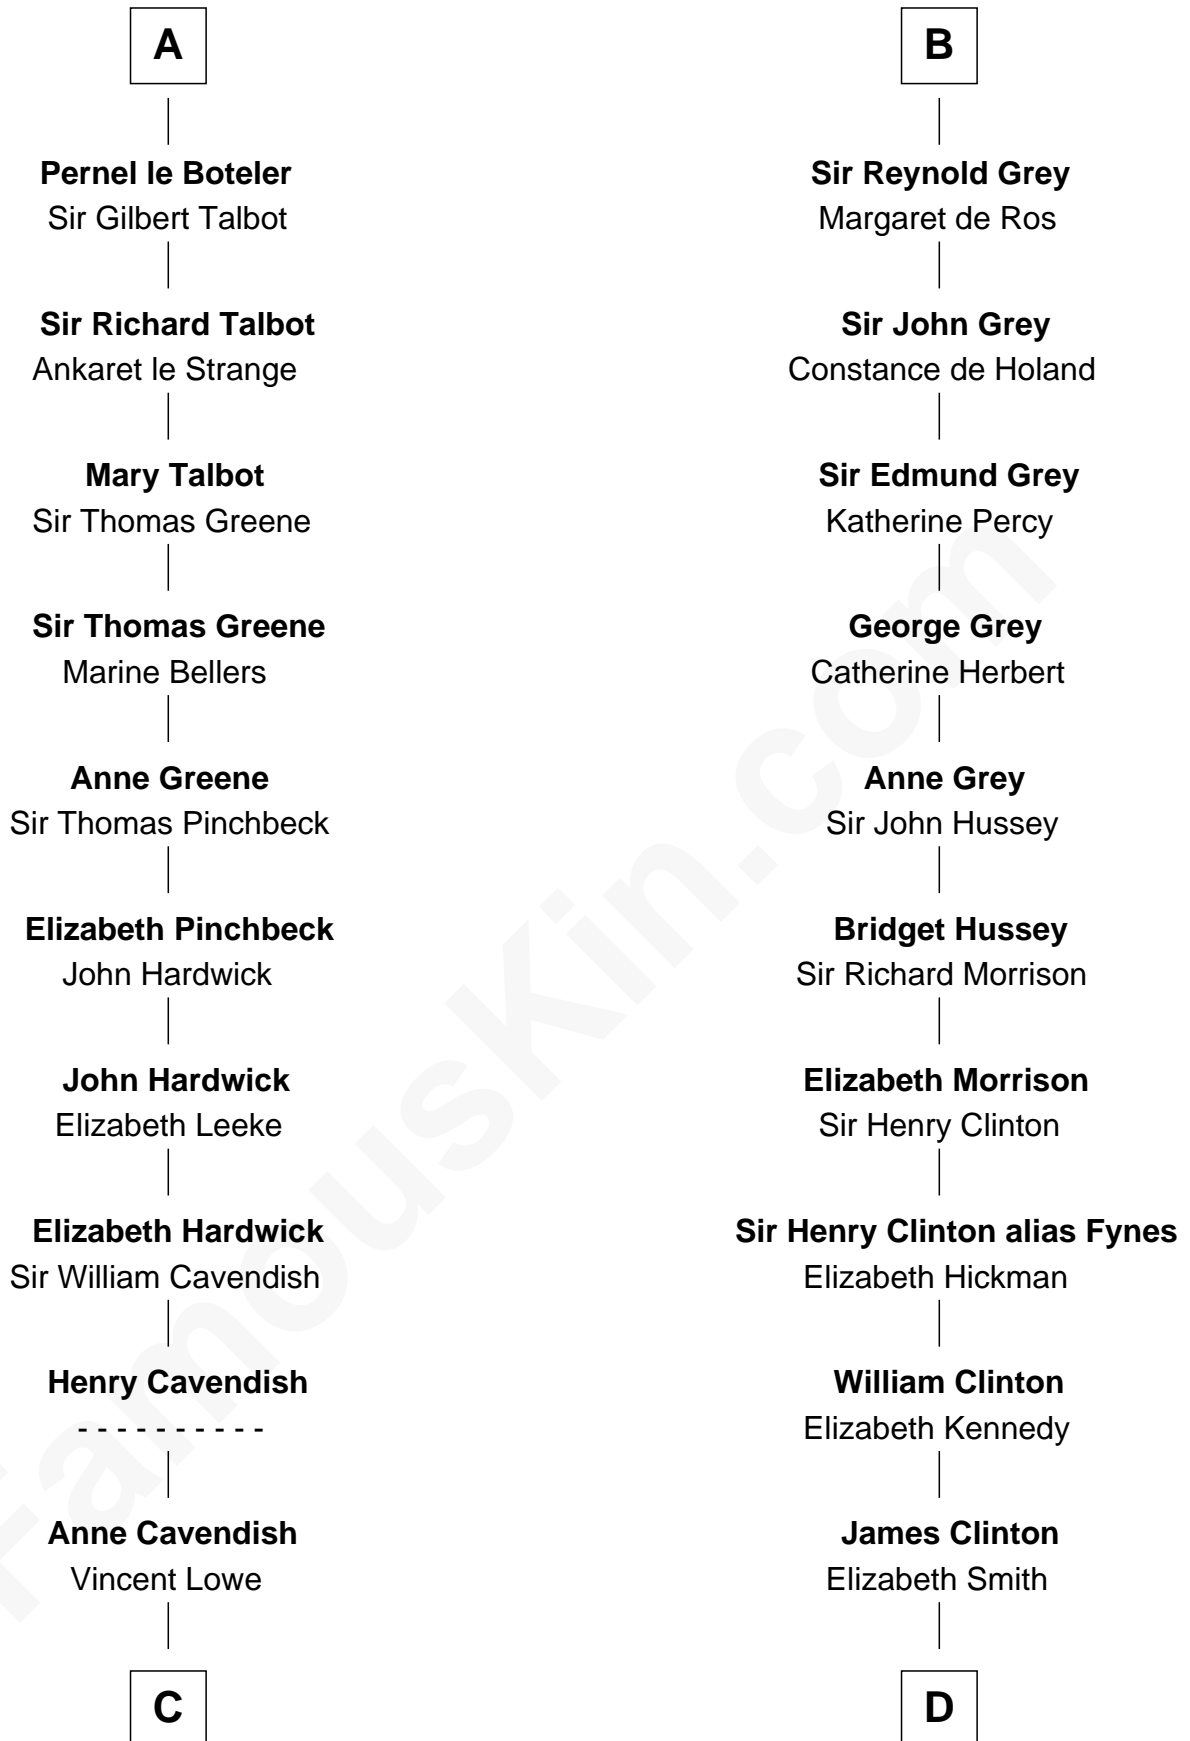

FamousKin.com

Relationship Chart of

John Carroll

Founder of Georgetown University

19th cousin 2 times removed of

DeWitt Clinton

6th Governor of New York

C

Jane Lowe
Col. Henry Sewall

Elizabeth Sewall
William Digges

Anne Digges
Henry Darnall

Eleanor Darnall
Daniel Carroll

John Carroll
Founder, Georgetown University

D

Charles Clinton
Elizabeth Denniston

Gen. James Clinton
Mary DeWitt