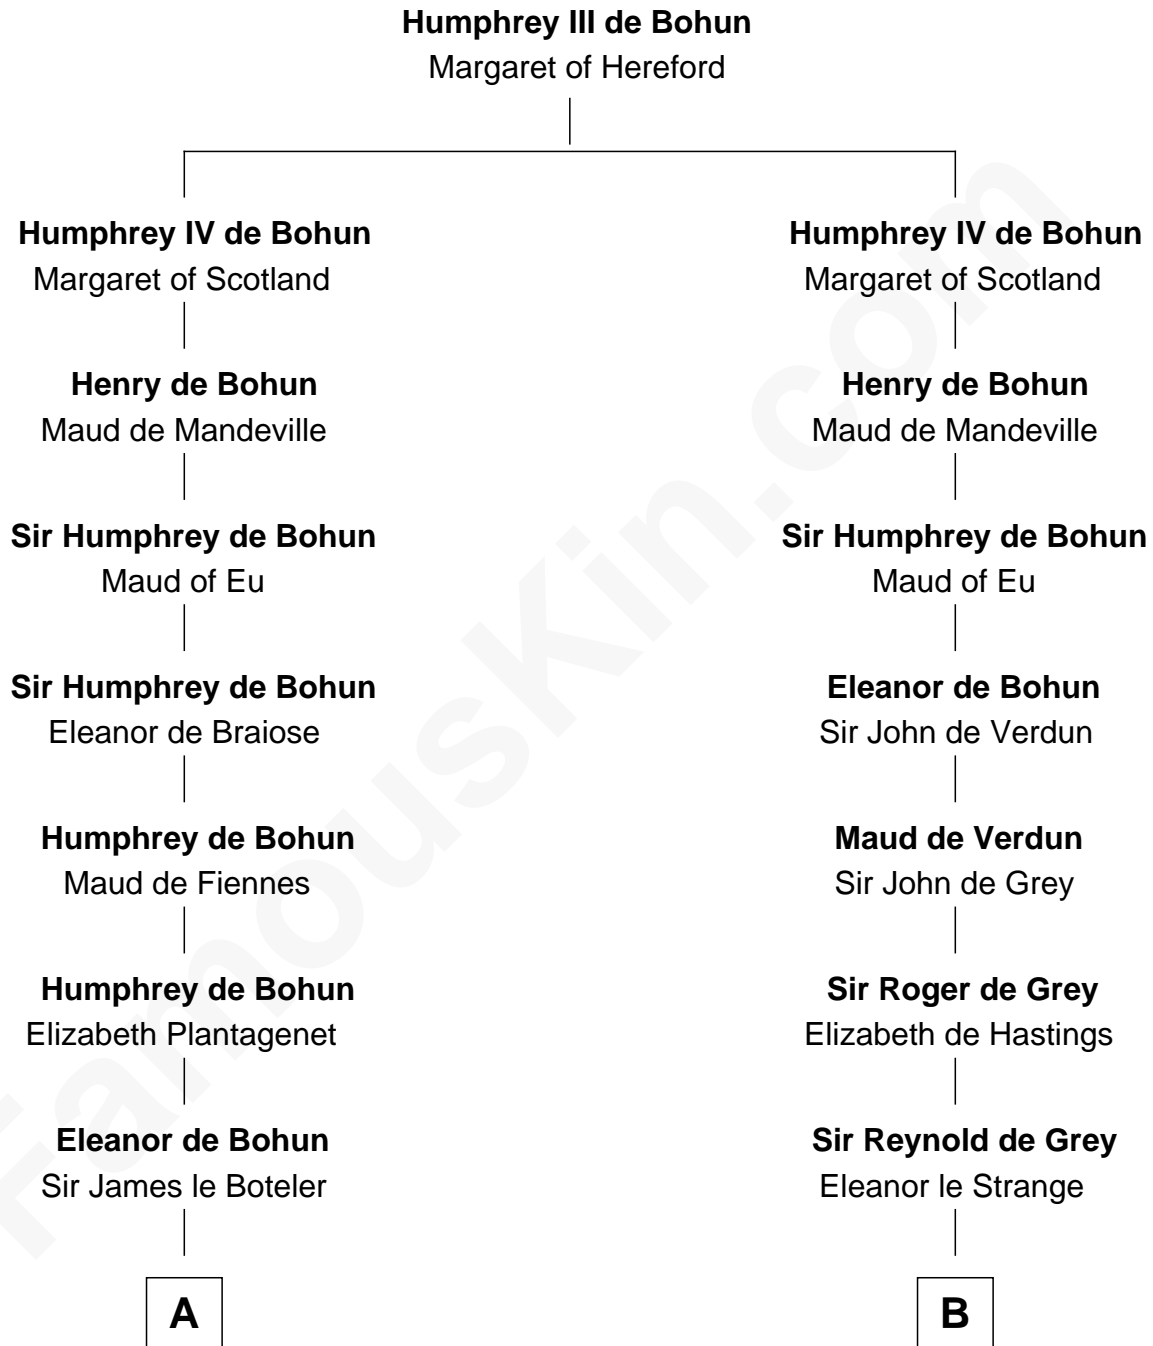

FamousKin.com

Relationship Chart of

John Carroll

Founder of Georgetown University

19th cousin 2 times removed of

DeWitt Clinton

6th Governor of New York

C

Jane Lowe
Col. Henry Sewall

Elizabeth Sewall
William Digges

Anne Digges
Henry Darnall

Eleanor Darnall
Daniel Carroll

John Carroll
Founder, Georgetown University

D

Charles Clinton
Elizabeth Denniston

Gen. James Clinton
Mary DeWitt

DeWitt Clinton
6th Governor of New York