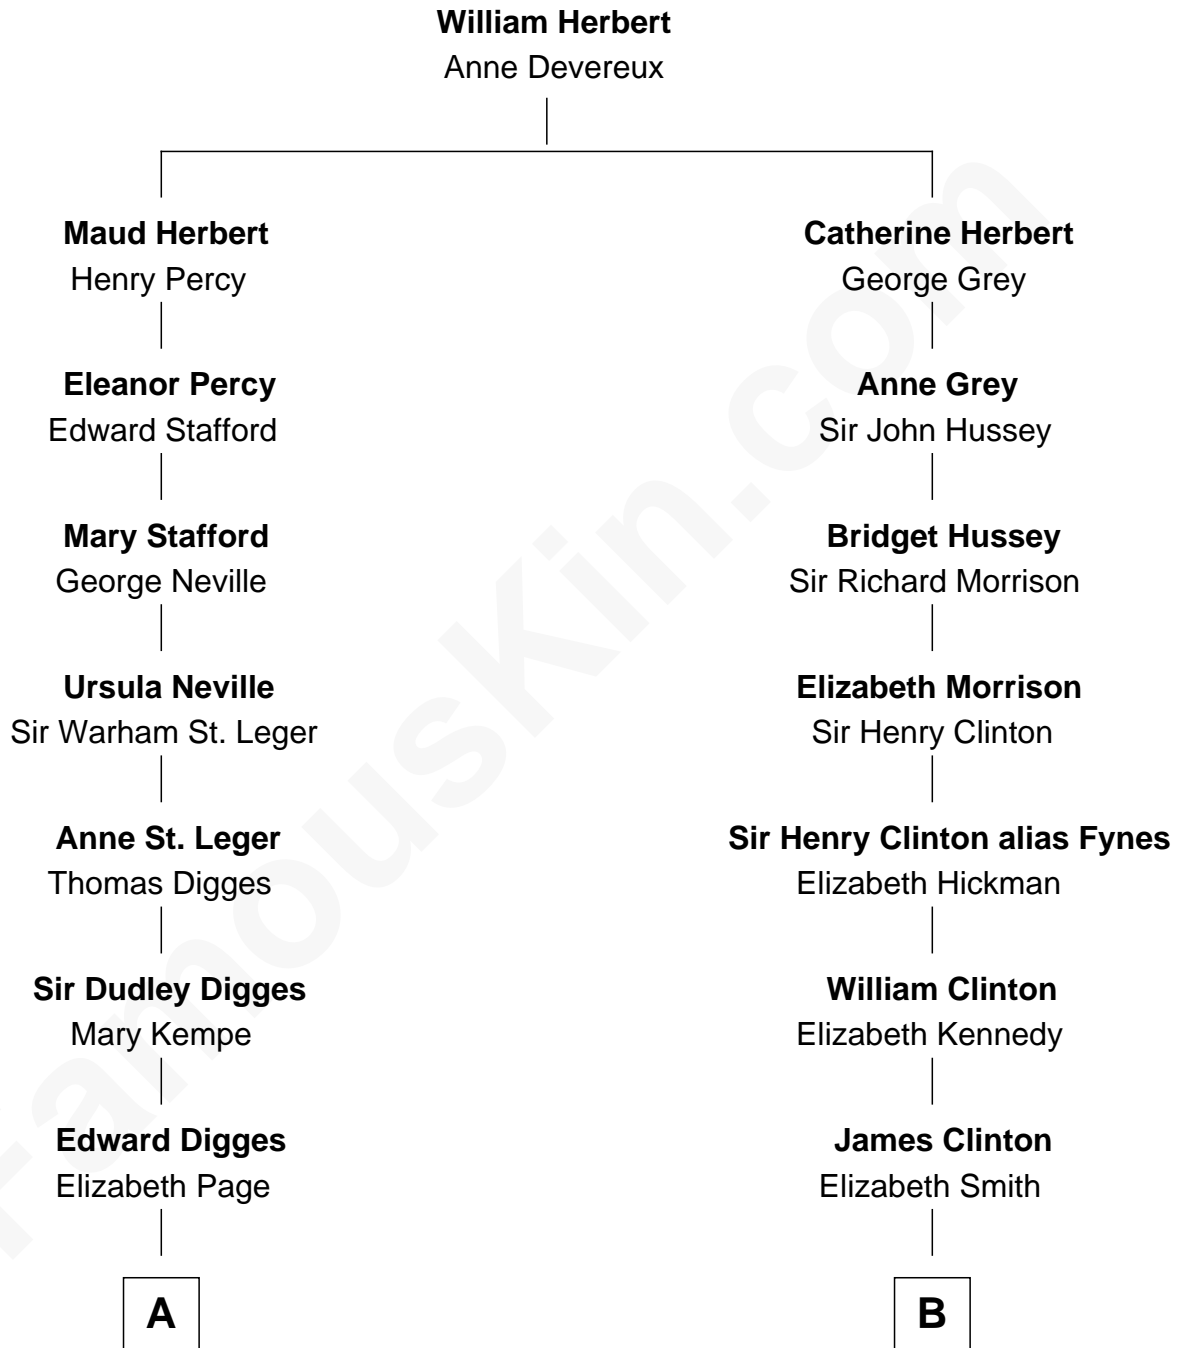

# FamousKin.com Relationship Chart of

**John Carroll**

*Founder of Georgetown University*

9th cousin 1 time removed of

**DeWitt Clinton**

*6th Governor of New York*

**A**

**William Digges**  
Elizabeth Sewall

**Anne Digges**  
Henry Darnall

**Eleanor Darnall**  
Daniel Carroll

**John Carroll**  
*Founder, Georgetown University*

**B**

**Charles Clinton**  
Elizabeth Denniston

**Gen. James Clinton**  
Mary DeWitt

**DeWitt Clinton**  
*6th Governor of New York*

FamousKin.com