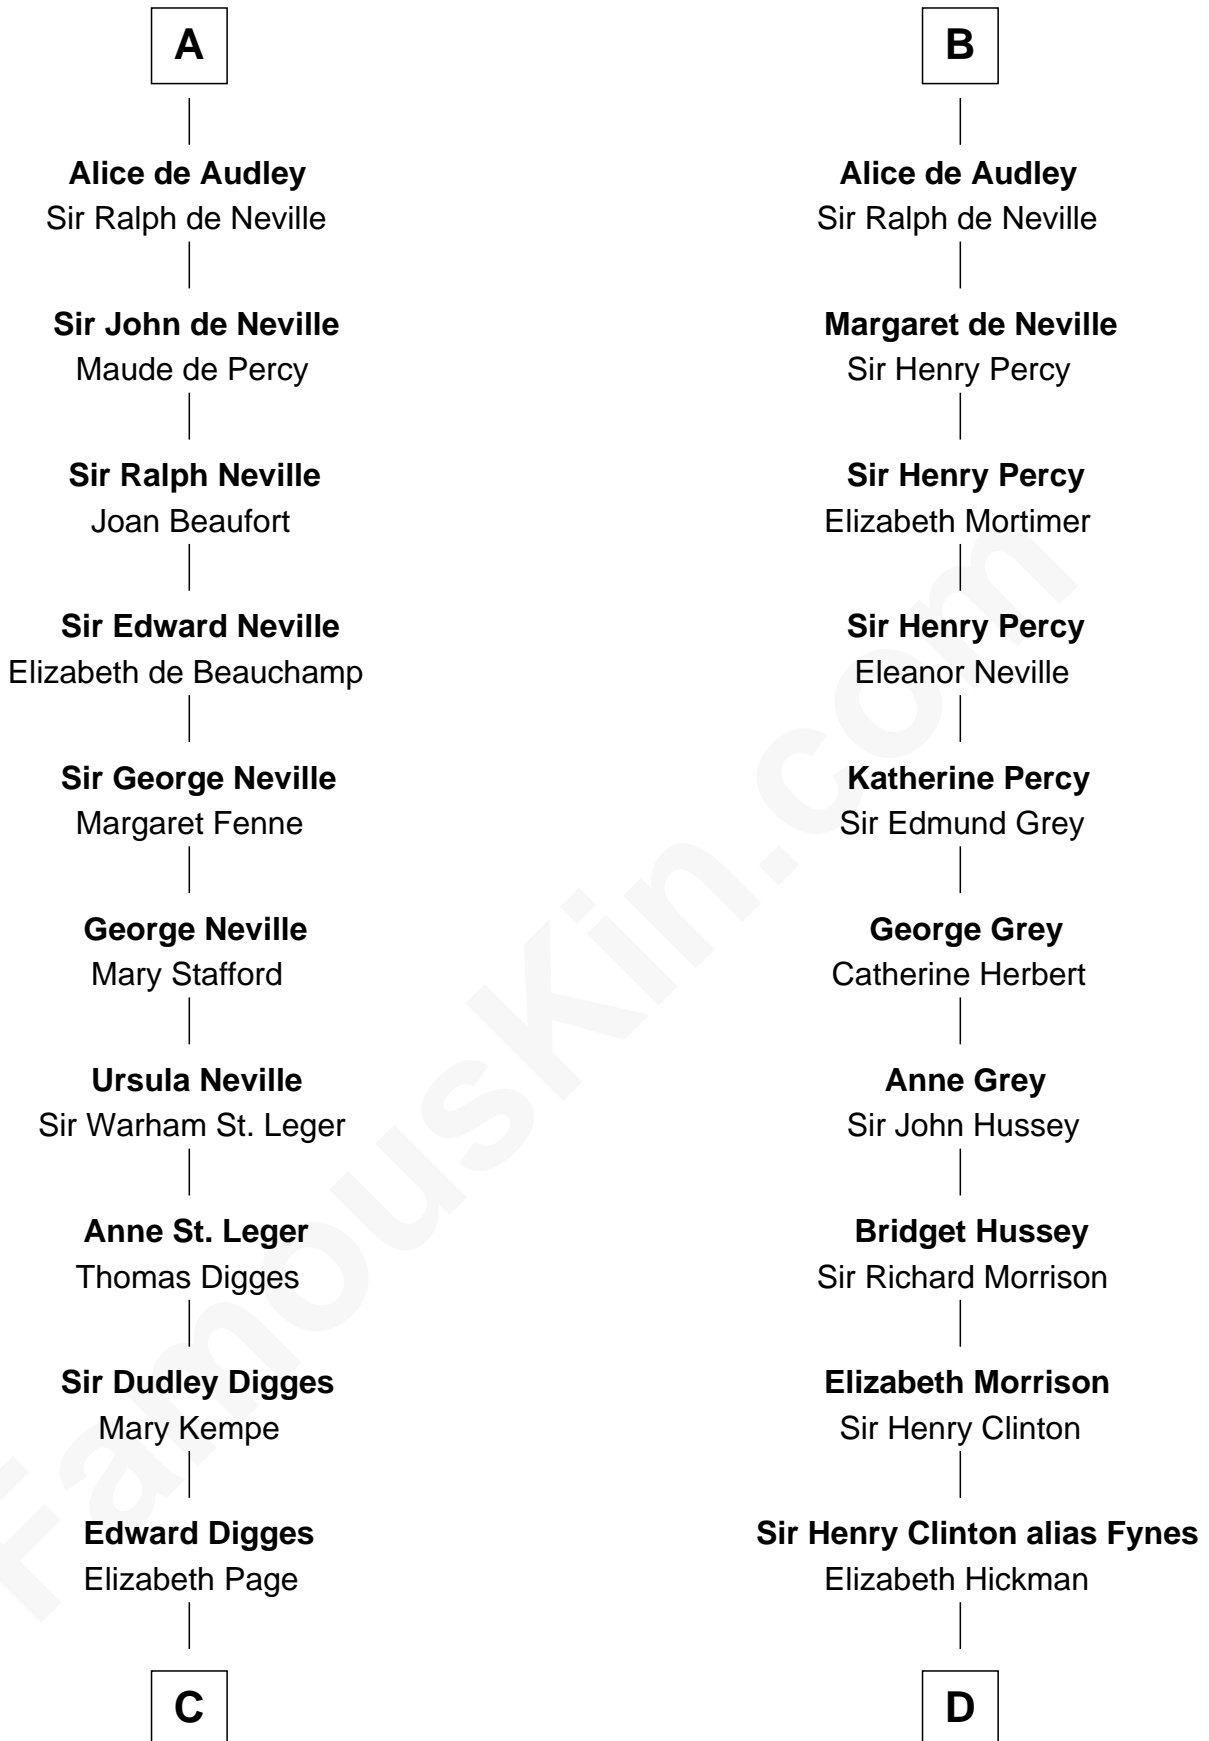

William Longespee

Ela Longespee

Sir James de Audley

Sir Hugh I de Audley

Iseult de Mortimer

B

C

William Digges
Elizabeth Sewall

Anne Digges
Henry Darnall

Eleanor Darnall
Daniel Carroll

John Carroll
Founder, Georgetown University

D

William Clinton
Elizabeth Kennedy

James Clinton
Elizabeth Smith

Charles Clinton
Elizabeth Denniston

Gen. James Clinton
Mary DeWitt