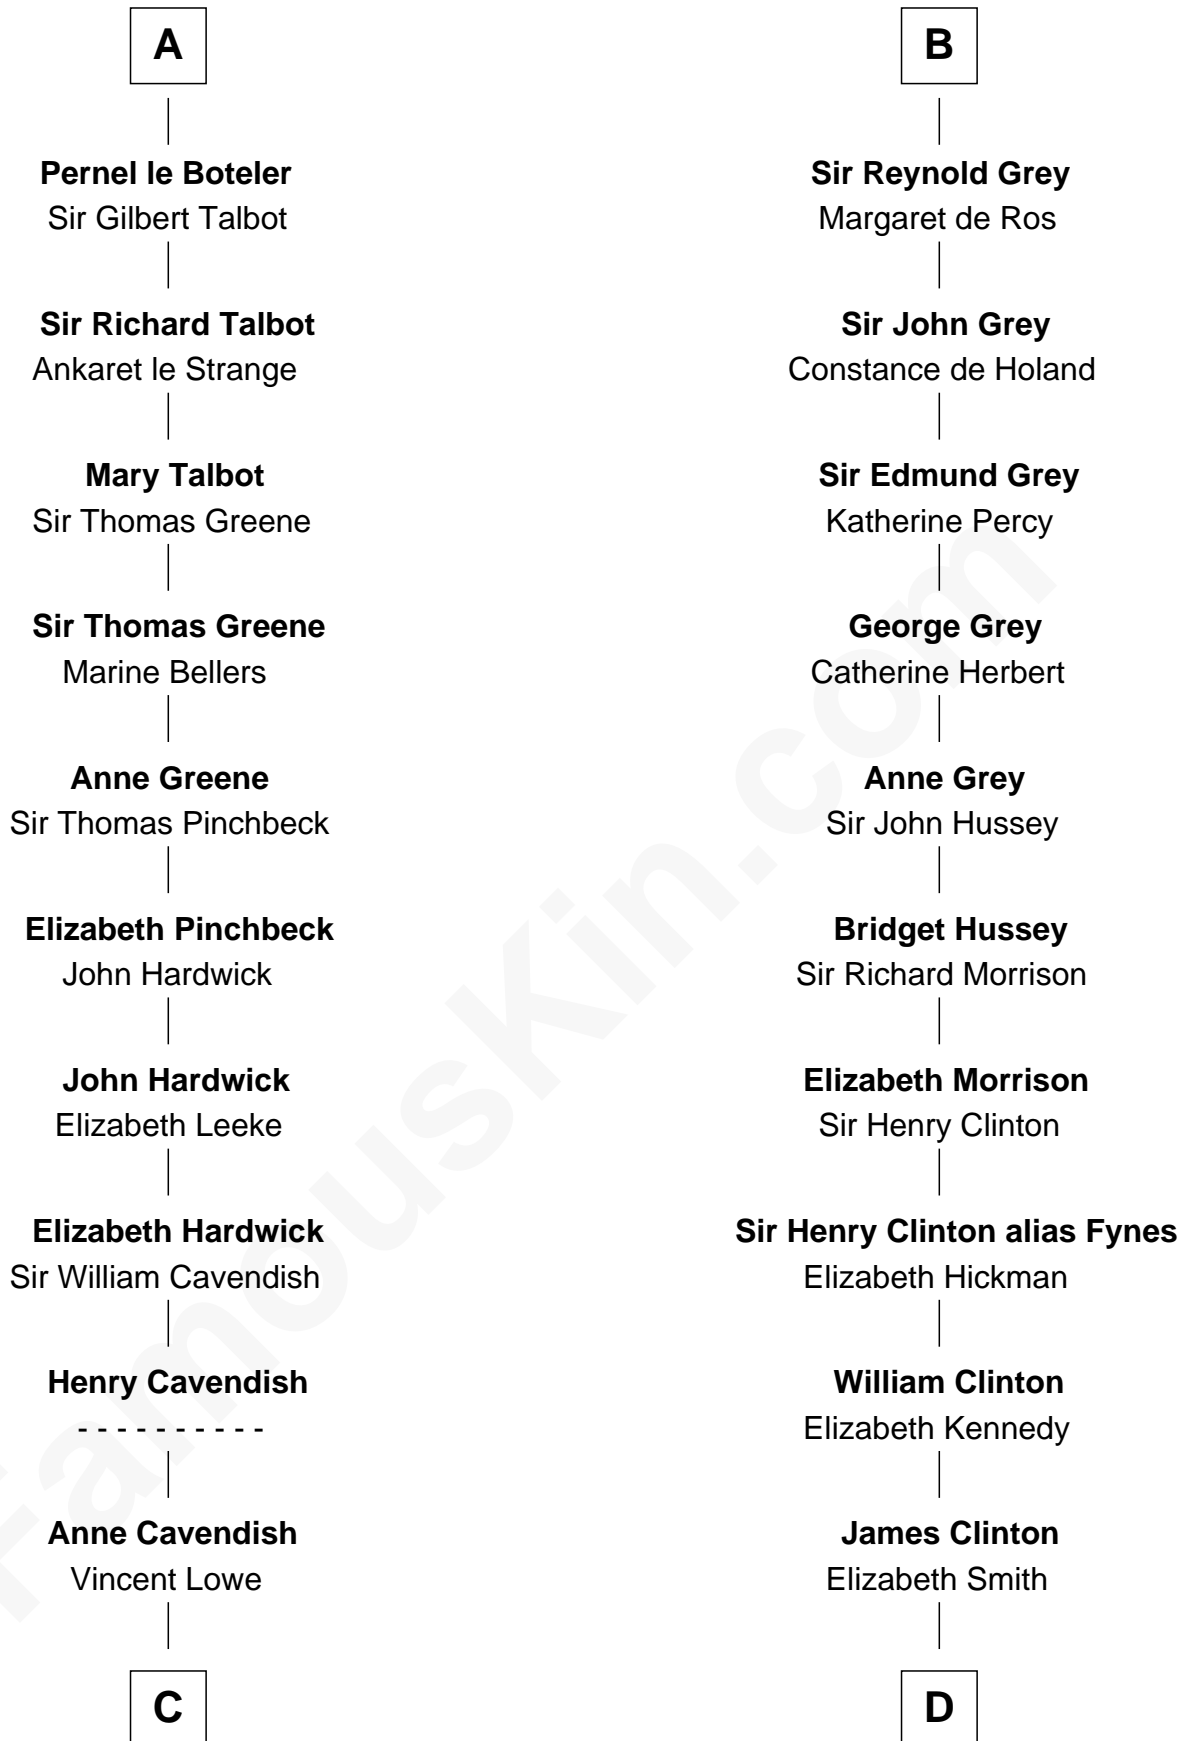

FamousKin.com

Relationship Chart of

John Carroll

Founder of Georgetown University

19th cousin 2 times removed of

DeWitt Clinton

6th Governor of New York

William de Say

C

Jane Lowe
Col. Henry Sewall

Elizabeth Sewall
William Digges

Anne Digges
Henry Darnall

Eleanor Darnall
Daniel Carroll

John Carroll
Founder, Georgetown University

D

Charles Clinton
Elizabeth Denniston