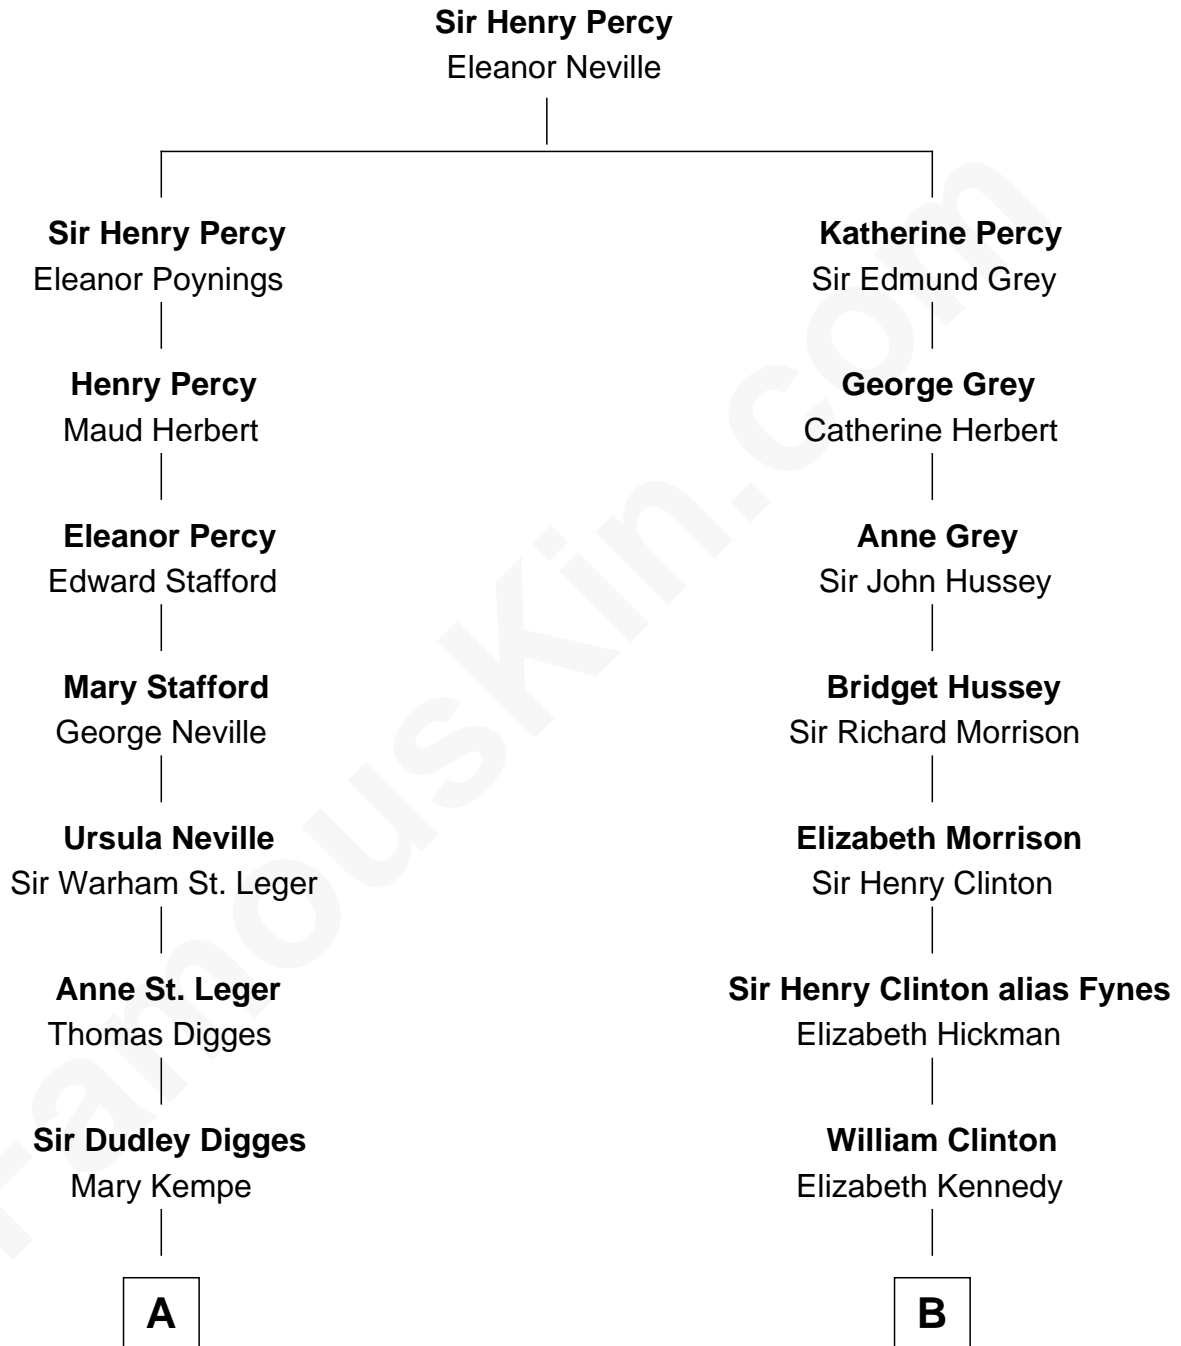

FamousKin.com

Relationship Chart of

John Carroll

Founder of Georgetown University

10th cousin 1 time removed of

DeWitt Clinton

6th Governor of New York

A

Edward Digges
Elizabeth Page

William Digges
Elizabeth Sewall

Anne Digges
Henry Darnall

Eleanor Darnall
Daniel Carroll

John Carroll
Founder, Georgetown University

B

James Clinton
Elizabeth Smith

Charles Clinton
Elizabeth Denniston

Gen. James Clinton
Mary DeWitt

DeWitt Clinton
6th Governor of New York